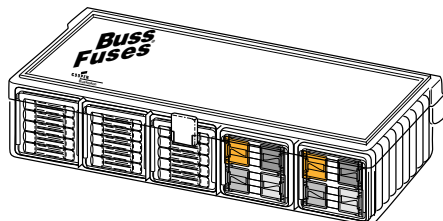

	Boxes		Boxes		Boxes		Boxes
AGA-5	(1)	AGW-15	(1)	ATM-2	(1)	MAX-20	(1)
AGA-20	(1)	AGW-20	(1)	ATM-3	(1)	MAX-30	(1)
AGC-1	(1)	AGX-20	(1)	ATM-4	(1)	MAX-40	(1)
AGC-2	(1)	AGX-30	(1)	ATM-5	(1)	MAX-50	(1)
AGC-3	(2)	ATC-3	(1)	ATM-7-1/2	(1)	MAX-60	(1)
AGC-4	(1)	ATC-4	(1)	ATM-10	(1)	SFE-4	(1)
AGC-5	(2)	ATC-5	(2)	ATM-15	(1)	SFE-6	(1)
AGC-7-1/2	(1)	ATC-7-1/2	(1)	ATM-20	(1)	SFE-7-12	(1)
AGC-10	(2)	ATC-10	(5)	ATM-25	(1)	SFE-9	(1)
AGC-15	(2)	ATC-15	(7)	ATM-30	(1)	SFE-14	(1)
AGC-20	(6)	ATC-20	(8)	GBC-8	(1)	SFE-20	(6)
AGC-25	(2)	ATC-25	(4)	GBC-16	(1)	SFE-30	(1)
AGC-25	(7)	ATC-30	(7)	GBC-25	(1)		
AGC-30	(1)						
AGC-35	(1)						

## No. 200 Glass Tube and Blade-Type Fuses

CATALOG SYMBOL: NO.200  
DISPLAY SIZE: 4" x 6-3/4" x 10"

- Most popular glass tube and blade-type fuses.
- The "200" — 40 boxes (172 fuses).
- Rack has Buss inventory feature.
- Rack comes free!

	Boxes		Boxes
AGC-1	(1)	ATM-2	(1)
AGC-2	(1)	ATM-3	(1)
AGC-3	(1)	ATM-4	(1)
AGC-5	(1)	ATM-5	(1)
AGC-7-1/2	(1)	ATM-7-1/2	(1)
AGC-10	(1)	ATM-10	(1)
AGC-15	(1)	ATM-15	(1)
AGC-20	(1)	ATM-20	(1)
AGC-25	(1)	ATM-25	(1)
AGC-30	(1)	ATM-30	(1)
ATC-3	(1)	CBC-8	(1)
ATC-4	(1)	MAX-20	(1)
ATC-5	(1)	MAX-30	(1)
ATC-7-1/2	(1)	MAX-40	(2)
ATC-10	(1)	MAX-50	(1)
ATC-15	(1)	MAX-60	(2)
ATC-20	(2)	SFE-14	(1)
ATC-25	(1)	SFE-20	(1)
ATC-30	(1)		

## No. 201 Glass Tube and Blade-Type Fuses

CATALOG SYMBOL: NO. 201  
BOX SIZE: 3" x 4" x 10"

- Most popular glass tube and blade-type fuses.
- The "201" — 40 boxes (172 fuses).
- Comes in handy, clear plastic service kit.
- Fuse assortment same as the "200".