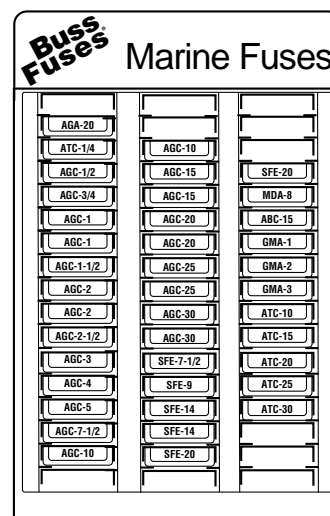

## No. 150 MINI® - Fuses

CATALOG SYMBOL: NO.150  
DISPLAY SIZE: 4" x 6-3/4" x 10"

- The "150".
- Twenty boxes (100 fuses).
- Racks have inventory/reorder feature.
- Racks come free!

	Boxes		Boxes
ATM-2	(1)	ATM-10	(5)
ATM-3	(1)	ATM-15	(3)
ATM-4	(1)	ATM-20	(3)
ATM-5	(1)	ATM-25	(2)
ATM-7-1/2	(2)	ATM-30	(1)

## No. 245 MAXI™ - Fuses

CATALOG SYMBOL: NO.245  
DISPLAY SIZE: 4" x 6-3/4" x 10"

- The "245".
- Twelve "1-in" boxes of Maxi-Fuses.
- Rack comes free!

	Boxes		Boxes
MAX-20	(1)	MAX-50	(2)
MAX-30	(2)	MAX-60	(2)
MAX-40	(5)		

## No. M200 Marine Fuse Kit

CATALOG SYMBOL: NO.M200  
DISPLAY SIZE: 4" x 6-3/4" x 10"

- 40 boxes (200 fuses).
- Contains the most popular marine fuses (includes time-delay and instrument fuses).
- Rack comes free!