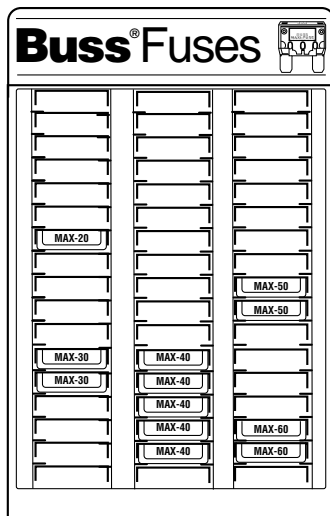

# Display and Box Fuse Assortments

## No. 150 MINI® - Fuses

CATALOG SYMBOL: NO.150  
DISPLAY SIZE: 4" x 6-3/4" x 10"

- The "150".
- Twenty boxes (100 fuses).
- Racks have inventory/reorder feature.
- Racks come free!

	Boxes		Boxes
ATM-2	(1)	ATM-10	(5)
ATM-3	(1)	ATM-15	(3)
ATM-4	(1)	ATM-20	(3)
ATM-5	(1)	ATM-25	(2)
ATM-7-1/2	(2)	ATM-30	(1)

## No. 245 MAXI™ - Fuses

CATALOG SYMBOL: NO.245  
DISPLAY SIZE: 4" x 6-3/4" x 10"

- The "245".
- Twelve "1-in" boxes of Maxi-Fuses.
- Rack comes free!

	Boxes		Boxes
MAX-20	(1)	MAX-50	(2)
MAX-30	(2)	MAX-60	(2)
MAX-40	(5)		

## No. M200 Marine Fuse Kit

CATALOG SYMBOL: NO.M200  
DISPLAY SIZE: 4" x 6-3/4" x 10"

- 40 boxes (200 fuses).
- Contains the most popular marine fuses (includes time-delay and instrument fuses).
- Rack comes free!