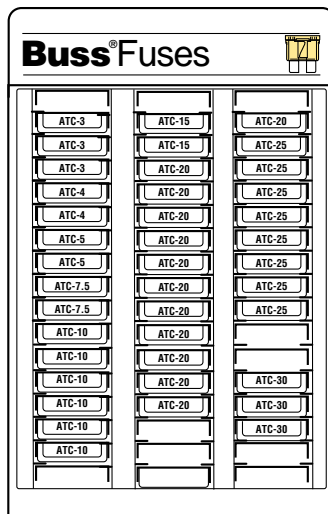

No. 204 ATC® Blade-Type Assortment

CATALOG SYMBOL: NO.204
DISPLAY SIZE: 4" x 6-3/4" x 10"

- 40 boxes (200 fuses).
- The "204".
- Complete assortment of ATC blade-type fuses.
- Rack comes free!

	Boxes		Boxes
ATC-3	(3)	ATC-15	(2)
ATC-4	(2)	ATC-20	(12)
ATC-5	(2)	ATC-25	(8)
ATC-7-1/2	(2)	ATC-30	(3)
ATC-10	(6)