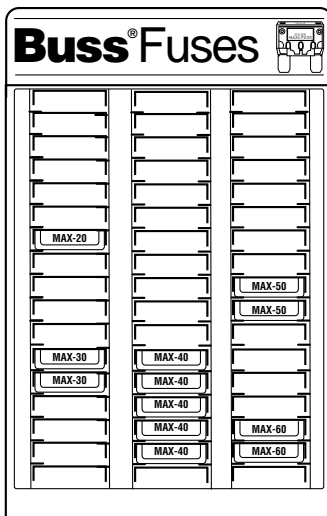

No. 245 MAXI™ - Fuses

CATALOG SYMBOL: NO.245
DISPLAY SIZE: 4" x 6-3/4" x 10"

- The "245".
- Twelve "1-in" boxes of Maxi-Fuses.
- Rack comes free!

	Boxes		Boxes
MAX-20	(1)	MAX-50	(2)
MAX-30	(2)	MAX-60	(2)
MAX-40	(5)