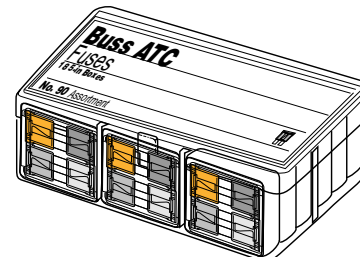

| | Boxes | | Boxes |
|-----------|-------|-----------|-------|
| AGC-1 | (1) | ATM-2 | (1) |
| AGC-2 | (1) | ATM-3 | (1) |
| AGC-3 | (1) | ATM-4 | (1) |
| AGC-5 | (1) | ATM-5 | (1) |
| AGC-7-1/2 | (1) | ATM-7-1/2 | (1) |
| AGC-10 | (1) | ATM-10 | (1) |
| AGC-15 | (1) | ATM-15 | (1) |
| AGC-20 | (1) | ATM-20 | (1) |
| AGC-25 | (1) | ATM-25 | (1) |
| AGC-30 | (1) | ATM-30 | (1) |
| ATC-3 | (1) | CBC-8 | (1) |
| ATC-4 | (1) | MAX-20 | (1) |
| ATC-5 | (1) | MAX-30 | (1) |
| ATC-7-1/2 | (1) | MAX-40 | (2) |
| ATC-10 | (1) | MAX-50 | (1) |
| ATC-15 | (1) | MAX-60 | (2) |
| ATC-20 | (2) | SFE-14 | (1) |
| ATC-25 | (1) | SFE-20 | (1) |
| ATC-30 | (1) | | |

No. 104 ATC® Fuses

CATALOG SYMBOL: NO.104
DISPLAY SIZE: 4" x 6-3/4" x 10"

- The "104".
- One hundred ATC fuses (20 boxes).
- Rack has inventory/reorder feature.
- Rack comes free!

| | Boxes | | Boxes |
|-----------|-------|--------|-------|
| ATC-3 | (1) | ATC-15 | (2) |
| ATC-4 | (1) | ATC-20 | (6) |
| ATC-5 | (1) | ATC-25 | (3) |
| ATC-7-1/2 | (1) | ATC-30 | (3) |
| ATC-10 | (2) | | |

No. 90 ATC® Fuses

CATALOG SYMBOL: NO.90
BOX SIZE: 2-7/8" x 2-7/8" x 4-1/8"

- The "90".
- Ninety ATC fuses packaged in a clear, see-thru plastic box service kit.
- Contains 18 boxes.

| | Boxes | | Boxes |
|-----------|-------|--------|-------|
| ATC-3 | (1) | ATC-15 | (2) |
| ATC-4 | (1) | ATC-20 | (5) |
| ATC-5 | (1) | ATC-25 | (3) |
| ATC-7-1/2 | (1) | ATC-30 | (2) |
| ATC-10 | (2) | | |

Buss display and fuse assortments are compact. They don't waste space. Display and storage are minimal

- Simple, easy and meaningful catalog numbering system.
- Every assortment has the right fuse mix per actual usage. No dead inventory.
- Box assortments are durable, easily carried plastic cases. All "5-in" boxes of ATC, ATM and glass tube fuses plus the "1-in" boxes of MAXI fuses fit all slots in all existing service and dealer display racks.