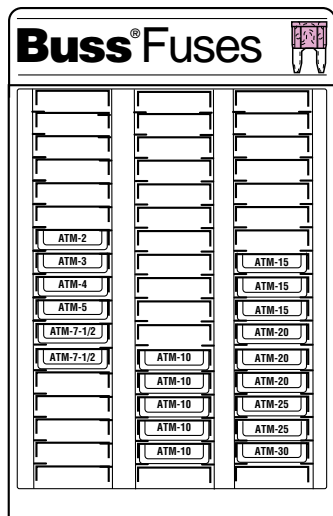

No. 205 ATC® Blade-Type Assortment

CATALOG SYMBOL: NO.205
DISPLAY SIZE: 4" x 6-3/4" x 10"

- 40 boxes (200 fuses).
- The "205".
- Electronic glass tube fuses.
- Rack comes free!

| | Boxes | | Boxes |
|-----------|-------|-----------|-------|
| AGC-1/2 | (1) | MDL-1-1/2 | (1) |
| AGC-1 | (2) | MDL-2 | (2) |
| AGC-1-1/2 | (1) | MDL-3 | (2) |
| AGC-2 | (2) | MDL-4 | (1) |
| AGC-3 | (2) | MDL-5 | (1) |
| AGC-4 | (1) | MDL-6 | (1) |
| AGC-5 | (2) | MDL-7 | (1) |
| AGC-6 | (1) | MDL-8 | (1) |
| AGC-7 | (1) | GLH-7 | (3) |
| AGC-8 | (1) | GMA-500mA | (1) |
| AGC-10 | (1) | GMA-1A | (1) |
| ABC-10 | (1) | GMA-2A | (1) |
| ABC-15 | (3) | GMA-3A | (1) |
| ABC-20 | (1) | GMA-5A | (1) |
| MDL-1/2 | (1) | | |
| MDL-1 | (2) | | |

Buss display and fuse assortments are compact. They don't waste space. Display and storage are minimal

- Simple, easy and meaningful catalog numbering system.
- Every assortment has the right fuse mix per actual usage. No dead inventory.
- Box assortments are durable, easily carried plastic cases. All "5-in" boxes of ATC, ATM and glass tube fuses plus the "1-in" boxes of MAXI fuses fit all slots in all existing service and dealer display racks.

Display and Box Fuse Assortments

No. 150 MINI® - Fuses

CATALOG SYMBOL: NO.150
DISPLAY SIZE: 4" x 6-3/4" x 10"

- The "150".
- Twenty boxes (100 fuses).
- Racks have inventory/reorder feature.
- Racks come free!