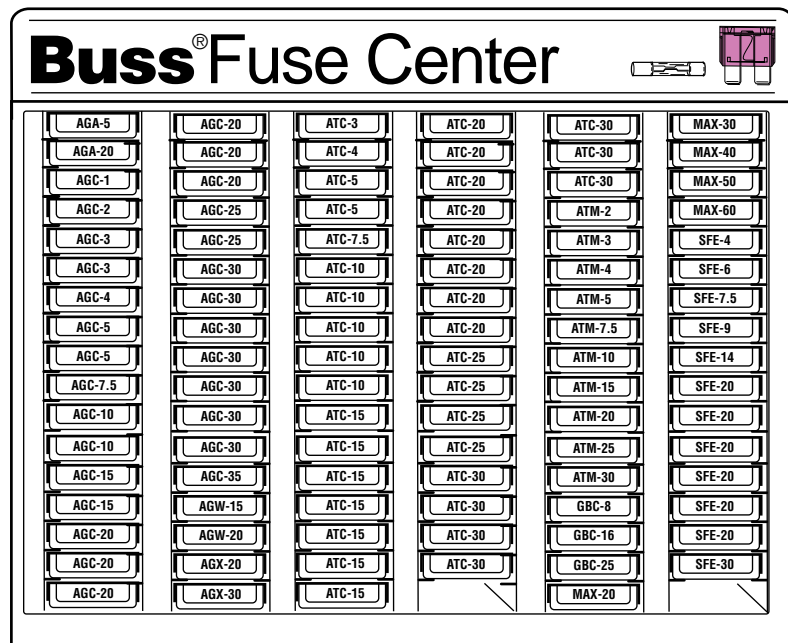

Display and Box Fuse Assortments

No. 500 Glass Tube and Blade-Type Assortment

CATALOG SYMBOL: NO. 500
DISPLAY SIZE: 4-3/4" x 12-1/2" x 13-3/4"

- 100 Boxes (480 fuses).
- A complete and well-balanced stock.
- Meets every service need for American and foreign cars and trucks, new and old.
- Rack comes free!

| | Boxes | | Boxes | | Boxes | | Boxes |
|-----------|-------|-----------|-------|-----------|-------|----------|-------|
| AGA-5 | (1) | AGW-15 | (1) | ATM-2 | (1) | MAX-20 | (1) |
| AGA-20 | (1) | AGW-20 | (1) | ATM-3 | (1) | MAX-30 | (1) |
| AGC-1 | (1) | AGX-20 | (1) | ATM-4 | (1) | MAX-40 | (1) |
| AGC-2 | (1) | AGX-30 | (1) | ATM-5 | (1) | MAX-50 | (1) |
| AGC-3 | (2) | ATC-3 | (1) | ATM-7-1/2 | (1) | MAX-60 | (1) |
| AGC-4 | (1) | ATC-4 | (1) | ATM-10 | (1) | SFE-4 | (1) |
| AGC-5 | (2) | ATC-5 | (2) | ATM-15 | (1) | SFE-6 | (1) |
| AGC-7-1/2 | (1) | ATC-7-1/2 | (1) | ATM-20 | (1) | SFE-7-12 | (1) |
| AGC-10 | (2) | ATC-10 | (5) | ATM-25 | (1) | SFE-9 | (1) |
| AGC-15 | (2) | ATC-15 | (7) | ATM-30 | (1) | SFE-14 | (1) |
| AGC-20 | (6) | ATC-20 | (8) | GBC-8 | (1) | SFE-20 | (6) |
| AGC-25 | (2) | ATC-25 | (4) | GBC-16 | (1) | SFE-30 | (1) |
| AGC-25 | (7) | ATC-30 | (7) | GBC-25 | (1) | | |
| AGC-30 | (1) | | | | | | |
| AGC-35 | (1) | | | | | | |

No. 200 Glass Tube and Blade-Type Fuses

CATALOG SYMBOL: NO.200
DISPLAY SIZE: 4" x 6-3/4" x 10"

- Most popular glass tube and blade-type fuses.
- The "200" — 40 boxes (172 fuses).
- Rack has Buss inventory feature.
- Rack comes free!