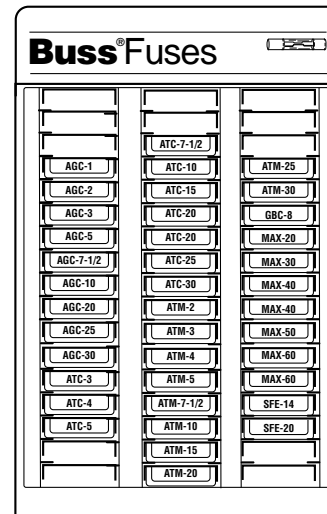

No. 200 Glass Tube and Blade-Type Fuses

CATALOG SYMBOL: NO.200
DISPLAY SIZE: 4" x 6-3/4" x 10"

- Most popular glass tube and blade-type fuses.
- The "200" — 40 boxes (172 fuses).
- Rack has Buss inventory feature.
- Rack comes free!

	Boxes		Boxes
AGC-1	(1)	ATM-2	(1)
AGC-2	(1)	ATM-3	(1)
AGC-3	(1)	ATM-4	(1)
AGC-5	(1)	ATM-5	(1)
AGC-7-1/2	(1)	ATM-7-1/2	(1)
AGC-10	(1)	ATM-10	(1)
AGC-15	(1)	ATM-15	(1)
AGC-20	(1)	ATM-20	(1)
AGC-25	(1)	ATM-25	(1)
AGC-30	(1)	ATM-30	(1)
ATC-3	(1)	CBC-8	(1)
ATC-4	(1)	MAX-20	(1)
ATC-5	(1)	MAX-30	(1)
ATC-7-1/2	(1)	MAX-40	(2)
ATC-10	(1)	MAX-50	(1)
ATC-15	(1)	MAX-60	(2)
ATC-20	(2)	SFE-14	(1)
ATC-25	(1)	SFE-20	(1)
ATC-30	(1)