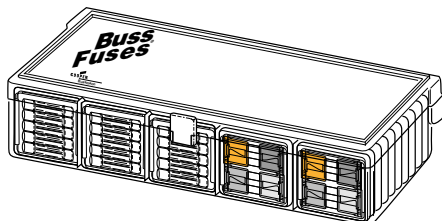

No. 200 Glass Tube and Blade-Type Fuses

CATALOG SYMBOL: NO.200
DISPLAY SIZE: 4" x 6-3/4" x 10"

- Most popular glass tube and blade-type fuses.
- The "200" — 40 boxes (172 fuses).
- Rack has Buss inventory feature.
- Rack comes free!

| | Boxes | | Boxes |
|-----------|-------|-----------|-------|
| AGC-1 | (1) | ATM-2 | (1) |
| AGC-2 | (1) | ATM-3 | (1) |
| AGC-3 | (1) | ATM-4 | (1) |
| AGC-5 | (1) | ATM-5 | (1) |
| AGC-7-1/2 | (1) | ATM-7-1/2 | (1) |
| AGC-10 | (1) | ATM-10 | (1) |
| AGC-15 | (1) | ATM-15 | (1) |
| AGC-20 | (1) | ATM-20 | (1) |
| AGC-25 | (1) | ATM-25 | (1) |
| AGC-30 | (1) | ATM-30 | (1) |
| ATC-3 | (1) | CBC-8 | (1) |
| ATC-4 | (1) | MAX-20 | (1) |
| ATC-5 | (1) | MAX-30 | (1) |
| ATC-7-1/2 | (1) | MAX-40 | (2) |
| ATC-10 | (1) | MAX-50 | (1) |
| ATC-15 | (1) | MAX-60 | (2) |
| ATC-20 | (2) | SFE-14 | (1) |
| ATC-25 | (1) | SFE-20 | (1) |
| ATC-30 | (1) | | |

Display and Box Fuse Assortments

No. 201 Glass Tube and Blade-Type Fuses

CATALOG SYMBOL: NO. 201
BOX SIZE: 3" x 4" x 10"

- Most popular glass tube and blade-type fuses.
- The "201" — 40 boxes (172 fuses).
- Comes in handy, clear plastic service kit.
- Fuse assortment same as the "200".