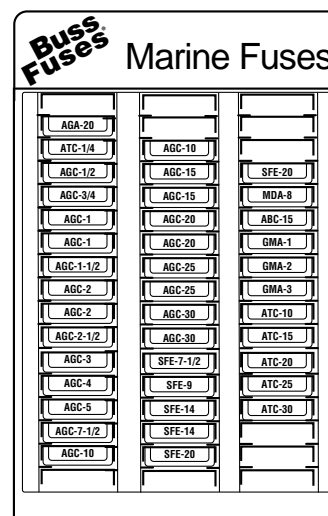

| | Boxes | | Boxes |
|-----------|-------|--------|-------|
| ATM-2 | (1) | ATM-10 | (5) |
| ATM-3 | (1) | ATM-15 | (3) |
| ATM-4 | (1) | ATM-20 | (3) |
| ATM-5 | (1) | ATM-25 | (2) |
| ATM-7-1/2 | (2) | ATM-30 | (1) |

No. 245 MAXI™ - Fuses

CATALOG SYMBOL: NO.245
DISPLAY SIZE: 4" x 6-3/4" x 10"

- The "245".
- Twelve "1-in" boxes of Maxi-Fuses.
- Rack comes free!

| | Boxes | | Boxes |
|--------|-------|--------|-------|
| MAX-20 | (1) | MAX-50 | (2) |
| MAX-30 | (2) | MAX-60 | (2) |
| MAX-40 | (5) | | |

No. M200 Marine Fuse Kit

CATALOG SYMBOL: NO.M200
DISPLAY SIZE: 4" x 6-3/4" x 10"

- 40 boxes (200 fuses).
- Contains the most popular marine fuses (includes time-delay and instrument fuses).
- Rack comes free!