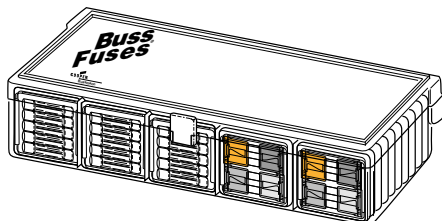

	Boxes		Boxes		Boxes		Boxes
AGA-5	(1)	AGW-15	(1)	ATM-2	(1)	MAX-20	(1)
AGA-20	(1)	AGW-20	(1)	ATM-3	(1)	MAX-30	(1)
AGC-1	(1)	AGX-20	(1)	ATM-4	(1)	MAX-40	(1)
AGC-2	(1)	AGX-30	(1)	ATM-5	(1)	MAX-50	(1)
AGC-3	(2)	ATC-3	(1)	ATM-7-1/2	(1)	MAX-60	(1)
AGC-4	(1)	ATC-4	(1)	ATM-10	(1)	SFE-4	(1)
AGC-5	(2)	ATC-5	(2)	ATM-15	(1)	SFE-6	(1)
AGC-7-1/2	(1)	ATC-7-1/2	(1)	ATM-20	(1)	SFE-7-12	(1)
AGC-10	(2)	ATC-10	(5)	ATM-25	(1)	SFE-9	(1)
AGC-15	(2)	ATC-15	(7)	ATM-30	(1)	SFE-14	(1)
AGC-20	(6)	ATC-20	(8)	GBC-8	(1)	SFE-20	(6)
AGC-25	(2)	ATC-25	(4)	GBC-16	(1)	SFE-30	(1)
AGC-25	(7)	ATC-30	(7)	GBC-25	(1)		
AGC-30	(1)						
AGC-35	(1)						

No. 200 Glass Tube and Blade-Type Fuses

CATALOG SYMBOL: NO.200
DISPLAY SIZE: 4" x 6-3/4" x 10"

- Most popular glass tube and blade-type fuses.
- The "200" — 40 boxes (172 fuses).
- Rack has Buss inventory feature.
- Rack comes free!

	Boxes		Boxes
AGC-1	(1)	ATM-2	(1)
AGC-2	(1)	ATM-3	(1)
AGC-3	(1)	ATM-4	(1)
AGC-5	(1)	ATM-5	(1)
AGC-7-1/2	(1)	ATM-7-1/2	(1)
AGC-10	(1)	ATM-10	(1)
AGC-15	(1)	ATM-15	(1)
AGC-20	(1)	ATM-20	(1)
AGC-25	(1)	ATM-25	(1)
AGC-30	(1)	ATM-30	(1)
ATC-3	(1)	CBC-8	(1)
ATC-4	(1)	MAX-20	(1)
ATC-5	(1)	MAX-30	(1)
ATC-7-1/2	(1)	MAX-40	(2)
ATC-10	(1)	MAX-50	(1)
ATC-15	(1)	MAX-60	(2)
ATC-20	(2)	SFE-14	(1)
ATC-25	(1)	SFE-20	(1)
ATC-30	(1)		

Display and Box Fuse Assortments

No. 201 Glass Tube and Blade-Type Fuses

CATALOG SYMBOL: NO. 201
BOX SIZE: 3" x 4" x 10"

- Most popular glass tube and blade-type fuses.
- The "201" — 40 boxes (172 fuses).
- Comes in handy, clear plastic service kit.
- Fuse assortment same as the "200".