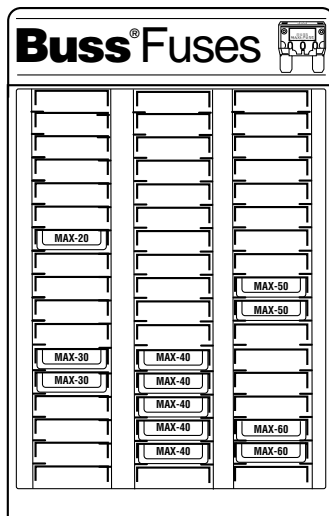

Display and Box Fuse Assortments

No. 150 MINI® - Fuses

CATALOG SYMBOL: NO.150
DISPLAY SIZE: 4" x 6-3/4" x 10"

- The "150".
- Twenty boxes (100 fuses).
- Racks have inventory/reorder feature.
- Racks come free!

	Boxes		Boxes
ATM-2	(1)	ATM-10	(5)
ATM-3	(1)	ATM-15	(3)
ATM-4	(1)	ATM-20	(3)
ATM-5	(1)	ATM-25	(2)
ATM-7-1/2	(2)	ATM-30	(1)

No. 245 MAXI™ - Fuses

CATALOG SYMBOL: NO.245
DISPLAY SIZE: 4" x 6-3/4" x 10"

- The "245".
- Twelve "1-in" boxes of Maxi-Fuses.
- Rack comes free!

	Boxes		Boxes
MAX-20	(1)	MAX-50	(2)
MAX-30	(2)	MAX-60	(2)
MAX-40	(5)		

No. M200 Marine Fuse Kit

CATALOG SYMBOL: NO.M200
DISPLAY SIZE: 4" x 6-3/4" x 10"

- 40 boxes (200 fuses).
- Contains the most popular marine fuses (includes time-delay and instrument fuses).
- Rack comes free!