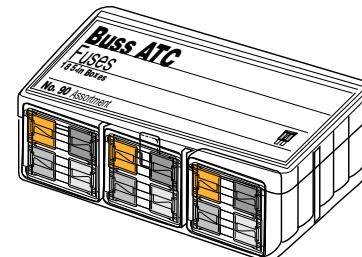

	Boxes		Boxes
AGC-1	(1)	ATM-2	(1)
AGC-2	(1)	ATM-3	(1)
AGC-3	(1)	ATM-4	(1)
AGC-5	(1)	ATM-5	(1)
AGC-7-1/2	(1)	ATM-7-1/2	(1)
AGC-10	(1)	ATM-10	(1)
AGC-15	(1)	ATM-15	(1)
AGC-20	(1)	ATM-20	(1)
AGC-25	(1)	ATM-25	(1)
AGC-30	(1)	ATM-30	(1)
ATC-3	(1)	CBC-8	(1)
ATC-4	(1)	MAX-20	(1)
ATC-5	(1)	MAX-30	(1)
ATC-7-1/2	(1)	MAX-40	(2)
ATC-10	(1)	MAX-50	(1)
ATC-15	(1)	MAX-60	(2)
ATC-20	(2)	SFE-14	(1)
ATC-25	(1)	SFE-20	(1)
ATC-30	(1)		

No. 104 ATC® Fuses

CATALOG SYMBOL: NO.104
DISPLAY SIZE: 4" x 6-3/4" x 10"

- The "104".
- One hundred ATC fuses (20 boxes).
- Rack has inventory/reorder feature.
- Rack comes free!

	Boxes		Boxes
ATC-3	(1)	ATC-15	(2)
ATC-4	(1)	ATC-20	(6)
ATC-5	(1)	ATC-25	(3)
ATC-7-1/2	(1)	ATC-30	(3)
ATC-10	(2)		

No. 90 ATC® Fuses

CATALOG SYMBOL: NO.90
BOX SIZE: 2-7/8" x 2-7/8" x 4-1/8"

- The "90".
- Ninety ATC fuses packaged in a clear, see-thru plastic box service kit.
- Contains 18 boxes.

	Boxes		Boxes
ATC-3	(1)	ATC-15	(2)
ATC-4	(1)	ATC-20	(5)
ATC-5	(1)	ATC-25	(3)
ATC-7-1/2	(1)	ATC-30	(2)
ATC-10	(2)		

Buss display and fuse assortments are compact. They don't waste space. Display and storage are minimal

- Simple, easy and meaningful catalog numbering system.
- Every assortment has the right fuse mix per actual usage. No dead inventory.
- Box assortments are durable, easily carried plastic cases. All "5-in" boxes of ATC, ATM and glass tube fuses plus the "1-in" boxes of MAXI fuses fit all slots in all existing service and dealer display racks.