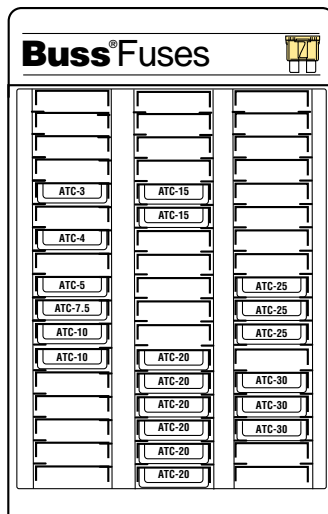

No. 104 ATC® Fuses

CATALOG SYMBOL: NO.104
DISPLAY SIZE: 4" x 6-3/4" x 10"

- The "104".
- One hundred ATC fuses (20 boxes).
- Rack has inventory/reorder feature.
- Rack comes free!

	Boxes		Boxes
ATC-3	(1)	ATC-15	(2)
ATC-4	(1)	ATC-20	(6)
ATC-5	(1)	ATC-25	(3)
ATC-7-1/2	(1)	ATC-30	(3)
ATC-10	(2)