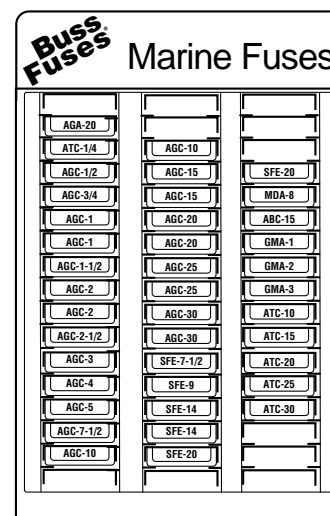

Display and Box Fuse Assortments

No. 150 MINI® - Fuses

CATALOG SYMBOL: NO.150
DISPLAY SIZE: 4" x 6-3/4" x 10"

- The "150".
- Twenty boxes (100 fuses).
- Racks have inventory/reorder feature.
- Racks come free!

	Boxes		Boxes
ATM-2	(1)	ATM-10	(5)
ATM-3	(1)	ATM-15	(3)
ATM-4	(1)	ATM-20	(3)
ATM-5	(1)	ATM-25	(2)
ATM-7-1/2	(2)	ATM-30	(1)

No. 245 MAXI™ - Fuses

CATALOG SYMBOL: NO.245
DISPLAY SIZE: 4" x 6-3/4" x 10"

- The "245".
- Twelve "1-in" boxes of Maxi-Fuses.
- Rack comes free!

	Boxes		Boxes
MAX-20	(1)	MAX-50	(2)
MAX-30	(2)	MAX-60	(2)
MAX-40	(5)		

No. M200 Marine Fuse Kit

CATALOG SYMBOL: NO.M200
DISPLAY SIZE: 4" x 6-3/4" x 10"

- 40 boxes (200 fuses).
- Contains the most popular marine fuses (includes time-delay and instrument fuses).
- Rack comes free!

	Boxes		Boxes
AGA-20	(5)	SFE-7-1/2	(5)
AGC-1/4	(5)	SFE-9	(5)
AGC-1/2	(5)	SFE-14	(10)
AGC-3/4	(5)	SFE-20	(10)
AGC-1	(10)	MDA-8	(5)
AGC-1-1/2	(5)	ABC-15	(5)
AGC-2	(10)	GMA-1	(5)
AGC-2-1/2	(5)	GMA-2	(5)
AGC-3	(5)	GMA-3	(5)
AGC-4	(5)	ATC-10	(5)
AGC-5	(5)	ATC-15	(5)
AGC-7-1/2	(5)	ATC-20	(5)
AGC-10	(10)	ATC-25	(5)
AGC-15	(10)	ATC-30	(5)
AGC-20	(10)		
AGC-25	(10)		
AGC-30	(10)		