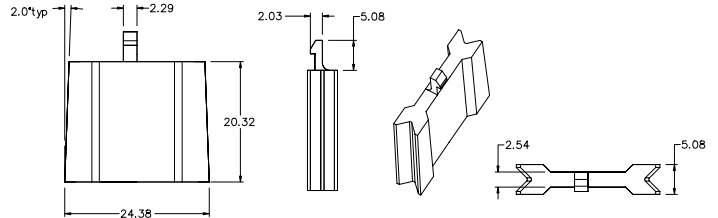

Assembly Accessories - BLOK LOKS™

RoHS

Dimensions in mm / Maße in mm

Part Number / Artikel-Nr.	Remarks / Bemerkungen
03540523Z (250 pcs.)	-

Mounting Accessories - Mounting Standoffs

RoHS

Dimensions in mm / Maße in mm

Part Number / Artikel-Nr.	Remarks / Bemerkungen
03540515Z (10 pcs.)	0.75 Inch / 19mm
03540516Z (10 pcs.)	1 Inch / 25.4mm
03540517Z (10 pcs.)	1.25 Inch / 31.7mm

Assembly/Mounting Accessories

Mounting Accessories - Mounting Module

RoHS

Dimensions in mm / Maße in mm

Part Number / Artikel-Nr.	Remarks / Bemerkungen
03540514Z (40 pcs.)	—

Mounting Leg

RoHS

Dimensions in mm / Maße in mm

Part Number / Artikel-Nr.	Remarks / Bemerkungen
03540541Z (50 pcs.)	2.50 Inch / 63.5mm
03540518Z (50 pcs.)	3 Inch / 76.2mm

Assembly/Mounting Accessories

Mounting Accessories - Flush Mounting Leg

RoHS

Dimensions in mm / Maße in mm

Part Number / Artikel-Nr.	Remarks / Bemerkungen
03540519Z (50 pcs.)	—

Side Mounting Bracket

RoHS

Dimensions in mm / Maße in mm