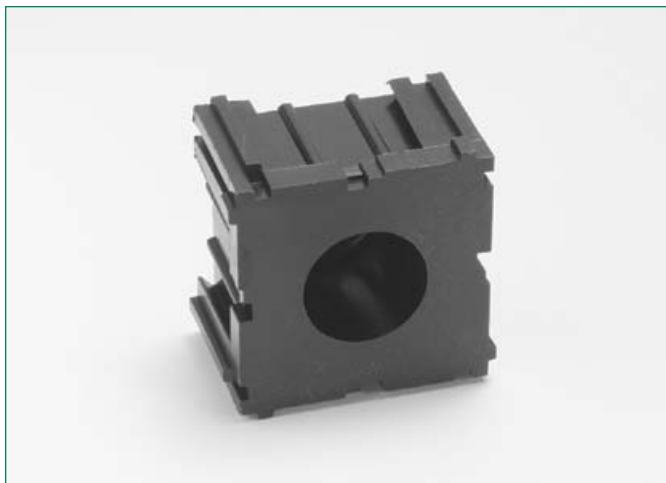

Assembly Accessories - BLOK LOKS™

RoHS

Dimensions in mm / Maße in mm

Part Number / Artikel-Nr.	Remarks / Bemerkungen
03540523Z (250 pcs.)	-

Mounting Accessories - Mounting Standoffs

RoHS

Dimensions in mm / Maße in mm

Part Number / Artikel-Nr.	Remarks / Bemerkungen
03540515Z (10 pcs.)	0.75 Inch / 19mm
03540516Z (10 pcs.)	1 Inch / 25.4mm
03540517Z (10 pcs.)	1.25 Inch / 31.7mm

Assembly/Mounting Accessories

Mounting Accessories - Mounting Module

RoHS

Dimensions in mm / Maße in mm

Part Number / Artikel-Nr.	Remarks / Bemerkungen
03540514Z (40 pcs.)	—

Mounting Leg

RoHS

Dimensions in mm / Maße in mm

Part Number / Artikel-Nr.	Remarks / Bemerkungen
03540541Z (50 pcs.)	2.50 Inch / 63.5mm
03540518Z (50 pcs.)	3 Inch / 76.2mm

Assembly/Mounting Accessories

Mounting Accessories - Flush Mounting Leg

RoHS

Dimensions in mm / Maße in mm

Part Number / Artikel-Nr.	Remarks / Bemerkungen
03540519Z (50 pcs.)	—

Side Mounting Bracket

RoHS

Dimensions in mm / Maße in mm