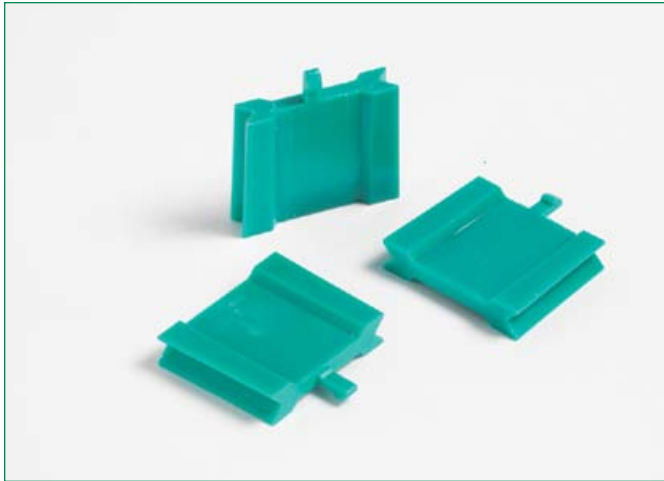

Assembly Accessories - BLOK LOKS™

RoHS

Dimensions in mm / Maße in mm

Part Number / Artikel-Nr.	Remarks / Bemerkungen
03540523Z (250 pcs.)	-

Mounting Accessories - Mounting Standoffs

RoHS

Dimensions in mm / Maße in mm

Part Number / Artikel-Nr.	Remarks / Bemerkungen
03540515Z (10 pcs.)	0.75 Inch / 19mm
03540516Z (10 pcs.)	1 Inch / 25.4mm
03540517Z (10 pcs.)	1.25 Inch / 31.7mm

Assembly/Mounting Accessories

Mounting Accessories - Mounting Module

RoHS

Dimensions in mm / Maße in mm

Part Number / Artikel-Nr.	Remarks / Bemerkungen
03540514Z (40 pcs.)	—

Mounting Leg

RoHS

Dimensions in mm / Maße in mm

Part Number / Artikel-Nr.	Remarks / Bemerkungen
03540541Z (50 pcs.)	2.50 Inch / 63.5mm
03540518Z (50 pcs.)	3 Inch / 76.2mm