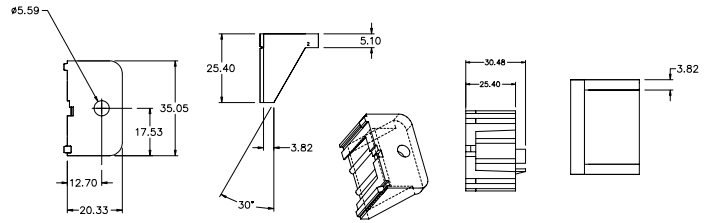

Part Number / Artikel-Nr.	Remarks / Bemerkungen
03540515Z (10 pcs.)	0.75 Inch / 19mm
03540516Z (10 pcs.)	1 Inch / 25.4mm
03540517Z (10 pcs.)	1.25 Inch / 31.7mm

Assembly/Mounting Accessories

**Mounting Accessories - Mounting Module**

RoHS

Dimensions in mm / Maße in mm

Part Number / Artikel-Nr.	Remarks / Bemerkungen
03540514Z (40 pcs.)	-

**Mounting Leg**

RoHS

Dimensions in mm / Maße in mm

Part Number / Artikel-Nr.	Remarks / Bemerkungen
03540541Z (50 pcs.)	2.50 Inch / 63.5mm
03540518Z (50 pcs.)	3 Inch / 76.2mm

Assembly/Mounting Accessories

**Mounting Accessories - Flush Mounting Leg**

RoHS

Dimensions in mm / Maße in mm

Part Number / Artikel-Nr.	Remarks / Bemerkungen
03540519Z (50 pcs.)	—

**Side Mounting Bracket**

RoHS

Dimensions in mm / Maße in mm

Part Number / Artikel-Nr.	Remarks / Bemerkungen
03540540Z (50 pcs.)	—

Assembly/Mounting Accessories