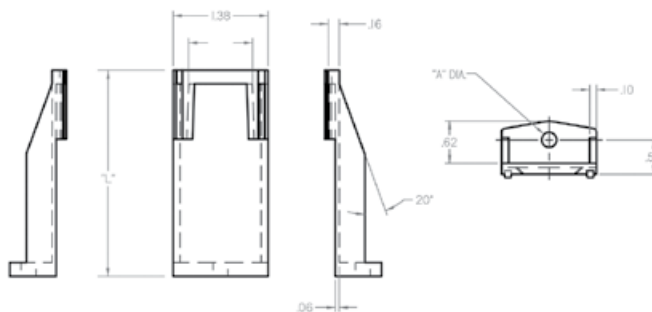

Assembly Accessories - BLOK LOKS™

RoHS

Dimensions in mm / Maße in mm

Part Number / Artikel-Nr.	Remarks / Bemerkungen
03540523Z (250 pcs.)	-

Mounting Accessories - Mounting Standoffs

RoHS

Dimensions in mm / Maße in mm

Part Number / Artikel-Nr.	Remarks / Bemerkungen
03540515Z (10 pcs.)	0.75 Inch / 19mm
03540516Z (10 pcs.)	1 Inch / 25.4mm
03540517Z (10 pcs.)	1.25 Inch / 31.7mm

Assembly/Mounting Accessories

Mounting Accessories - Mounting Module

RoHS

Dimensions in mm / Maße in mm

Part Number / Artikel-Nr.	Remarks / Bemerkungen
03540514Z (40 pcs.)	—

Mounting Leg

RoHS

Dimensions in mm / Maße in mm

Part Number / Artikel-Nr.	Remarks / Bemerkungen
03540541Z (50 pcs.)	2.50 Inch / 63.5mm
03540518Z (50 pcs.)	3 Inch / 76.2mm

Assembly/Mounting Accessories

Mounting Accessories - Flush Mounting Leg

RoHS

Dimensions in mm / Maße in mm

Part Number / Artikel-Nr.	Remarks / Bemerkungen
03540519Z (50 pcs.)	—

Side Mounting Bracket

RoHS

Dimensions in mm / Maße in mm