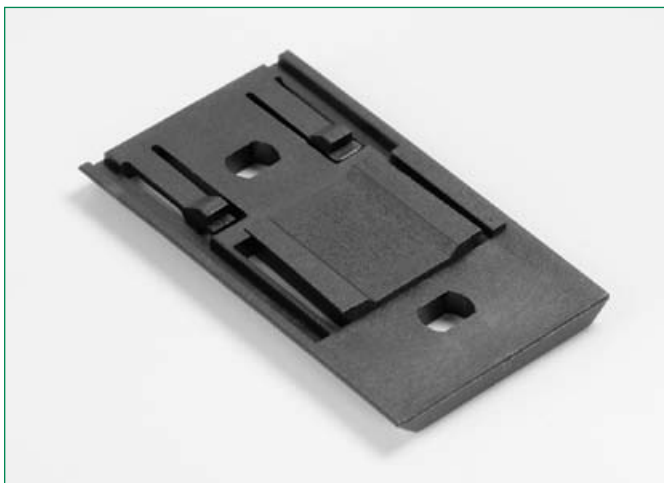

Side Mounting Bracket

RoHS

Dimensions in mm / Maße in mm