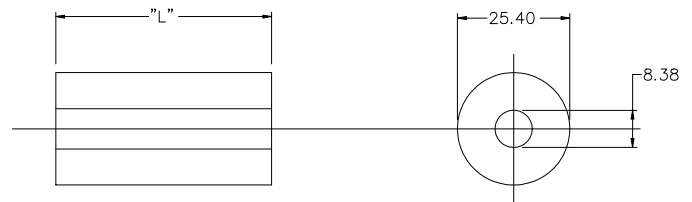

Assembly Accessories - BLOK LOKS™

RoHS

Dimensions in mm / Maße in mm

Part Number / Artikel-Nr.	Remarks / Bemerkungen
03540523Z (250 pcs.)	-

Mounting Accessories - Mounting Standoffs

RoHS

Dimensions in mm / Maße in mm

Part Number / Artikel-Nr.	Remarks / Bemerkungen
03540515Z (10 pcs.)	0.75 Inch / 19mm
03540516Z (10 pcs.)	1 Inch / 25.4mm
03540517Z (10 pcs.)	1.25 Inch / 31.7mm

Assembly/Mounting Accessories

Mounting Accessories - Mounting Module

RoHS

Dimensions in mm / Maße in mm

Part Number / Artikel-Nr.	Remarks / Bemerkungen
03540514Z (40 pcs.)	—

Mounting Leg

RoHS

Dimensions in mm / Maße in mm

Part Number / Artikel-Nr.	Remarks / Bemerkungen
03540541Z (50 pcs.)	2.50 Inch / 63.5mm
03540518Z (50 pcs.)	3 Inch / 76.2mm

Assembly/Mounting Accessories

Mounting Accessories - Flush Mounting Leg

RoHS

Dimensions in mm / Maße in mm

Part Number / Artikel-Nr.	Remarks / Bemerkungen
03540519Z (50 pcs.)	—

Side Mounting Bracket

RoHS

Dimensions in mm / Maße in mm