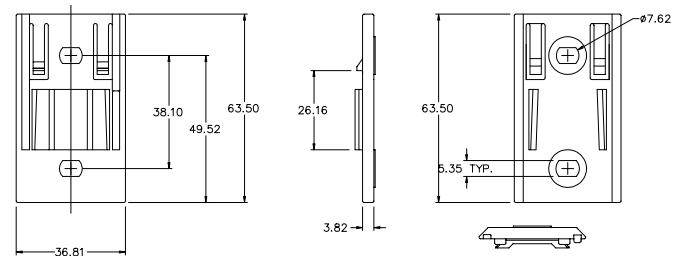

Part Number / Artikel-Nr.	Remarks / Bemerkungen
03540515Z (10 pcs.)	0.75 Inch / 19mm
03540516Z (10 pcs.)	1 Inch / 25.4mm
03540517Z (10 pcs.)	1.25 Inch / 31.7mm

Assembly/Mounting Accessories

**Mounting Accessories - Mounting Module**

RoHS

Dimensions in mm / Maße in mm

Part Number / Artikel-Nr.	Remarks / Bemerkungen
03540514Z (40 pcs.)	-

**Mounting Leg**

RoHS

Dimensions in mm / Maße in mm

Part Number / Artikel-Nr.	Remarks / Bemerkungen
03540541Z (50 pcs.)	2.50 Inch / 63.5mm
03540518Z (50 pcs.)	3 Inch / 76.2mm

Assembly/Mounting Accessories

**Mounting Accessories - Flush Mounting Leg**

RoHS

Dimensions in mm / Maße in mm

Part Number / Artikel-Nr.	Remarks / Bemerkungen
03540519Z (50 pcs.)	—

**Side Mounting Bracket**

RoHS

Dimensions in mm / Maße in mm

Part Number / Artikel-Nr.	Remarks / Bemerkungen
03540540Z (50 pcs.)	—

Assembly/Mounting Accessories