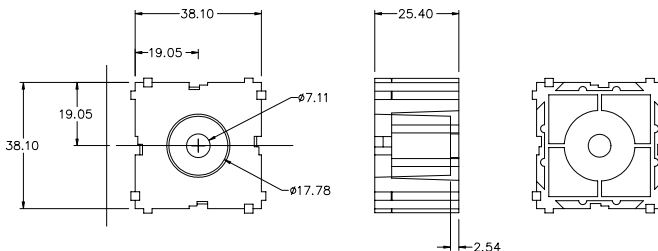

Assembly Accessories - BLOK LOKS™

RoHS

Dimensions in mm / Maße in mm

Part Number / Artikel-Nr.	Remarks / Bemerkungen
03540523Z (250 pcs.)	-

Mounting Accessories - Mounting Standoffs

RoHS

Dimensions in mm / Maße in mm

Part Number / Artikel-Nr.	Remarks / Bemerkungen
03540515Z (10 pcs.)	0.75 Inch / 19mm
03540516Z (10 pcs.)	1 Inch / 25.4mm
03540517Z (10 pcs.)	1.25 Inch / 31.7mm

Assembly/Mounting Accessories

Mounting Accessories - Mounting Module

RoHS

Dimensions in mm / Maße in mm

Part Number / Artikel-Nr.	Remarks / Bemerkungen
03540514Z (40 pcs.)	—

Mounting Leg

RoHS

Dimensions in mm / Maße in mm

Part Number / Artikel-Nr.	Remarks / Bemerkungen
03540541Z (50 pcs.)	2.50 Inch / 63.5mm
03540518Z (50 pcs.)	3 Inch / 76.2mm

Assembly/Mounting Accessories

Mounting Accessories - Flush Mounting Leg

RoHS

Dimensions in mm / Maße in mm

Part Number / Artikel-Nr.	Remarks / Bemerkungen
03540519Z (50 pcs.)	—

Side Mounting Bracket

RoHS

Dimensions in mm / Maße in mm