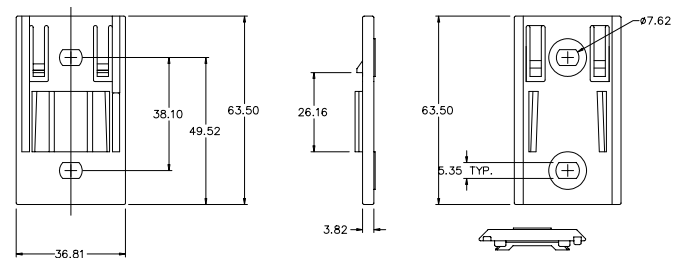

Part Number / Artikel-Nr.	Remarks / Bemerkungen
03540515Z (10 pcs.)	0.75 Inch / 19mm
03540516Z (10 pcs.)	1 Inch / 25.4mm
03540517Z (10 pcs.)	1.25 Inch / 31.7mm

Assembly/Mounting Accessories

Mounting Accessories - Mounting Module

RoHS

Dimensions in mm / Maße in mm

Part Number / Artikel-Nr.	Remarks / Bemerkungen
03540514Z (40 pcs.)	—

Mounting Leg

RoHS

Dimensions in mm / Maße in mm

Part Number / Artikel-Nr.	Remarks / Bemerkungen
03540541Z (50 pcs.)	2.50 Inch / 63.5mm
03540518Z (50 pcs.)	3 Inch / 76.2mm

Assembly/Mounting Accessories

Mounting Accessories - Flush Mounting Leg

RoHS

Dimensions in mm / Maße in mm

Part Number / Artikel-Nr.	Remarks / Bemerkungen
03540519Z (50 pcs.)	—

Side Mounting Bracket

RoHS

Dimensions in mm / Maße in mm