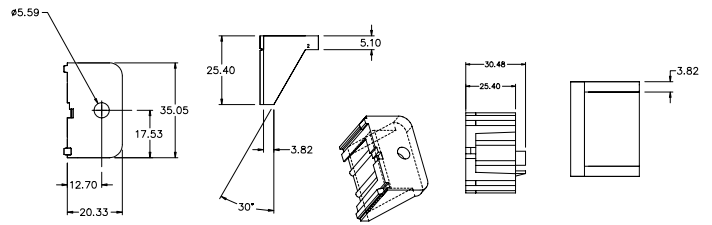

Assembly Accessories - BLOK LOKS™

RoHS

Dimensions in mm / Maße in mm

Part Number / Artikel-Nr.	Remarks / Bemerkungen
03540523Z (250 pcs.)	-

Mounting Accessories - Mounting Standoffs

RoHS

Dimensions in mm / Maße in mm

Part Number / Artikel-Nr.	Remarks / Bemerkungen
03540515Z (10 pcs.)	0.75 Inch / 19mm
03540516Z (10 pcs.)	1 Inch / 25.4mm
03540517Z (10 pcs.)	1.25 Inch / 31.7mm

Assembly/Mounting Accessories

Mounting Accessories - Mounting Module

RoHS

Dimensions in mm / Maße in mm

Part Number / Artikel-Nr.	Remarks / Bemerkungen
03540514Z (40 pcs.)	—

Mounting Leg

RoHS

Dimensions in mm / Maße in mm

Part Number / Artikel-Nr.	Remarks / Bemerkungen
03540541Z (50 pcs.)	2.50 Inch / 63.5mm
03540518Z (50 pcs.)	3 Inch / 76.2mm

Assembly/Mounting Accessories

Mounting Accessories - Flush Mounting Leg

RoHS

Dimensions in mm / Maße in mm

Part Number / Artikel-Nr.	Remarks / Bemerkungen
03540519Z (50 pcs.)	—

Side Mounting Bracket

RoHS

Dimensions in mm / Maße in mm