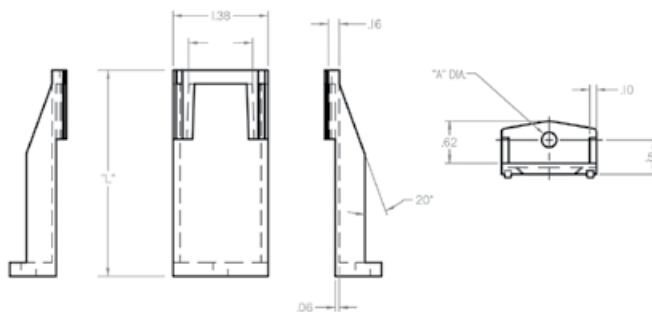

Part Number / Artikel-Nr.	Remarks / Bemerkungen
03540515Z (10 pcs.)	0.75 Inch / 19mm
03540516Z (10 pcs.)	1 Inch / 25.4mm
03540517Z (10 pcs.)	1.25 Inch / 31.7mm

Assembly/Mounting Accessories

**Mounting Accessories - Mounting Module**

RoHS

Dimensions in mm / Maße in mm

Part Number / Artikel-Nr.	Remarks / Bemerkungen
03540514Z (40 pcs.)	-

**Mounting Leg**

RoHS

Dimensions in mm / Maße in mm

Part Number / Artikel-Nr.	Remarks / Bemerkungen
03540541Z (50 pcs.)	2.50 Inch / 63.5mm
03540518Z (50 pcs.)	3 Inch / 76.2mm

Assembly/Mounting Accessories

**Mounting Accessories - Flush Mounting Leg**

RoHS

Dimensions in mm / Maße in mm

Part Number / Artikel-Nr.	Remarks / Bemerkungen
03540519Z (50 pcs.)	—

**Side Mounting Bracket**

RoHS

Dimensions in mm / Maße in mm

Part Number / Artikel-Nr.	Remarks / Bemerkungen
03540540Z (50 pcs.)	—

Assembly/Mounting Accessories