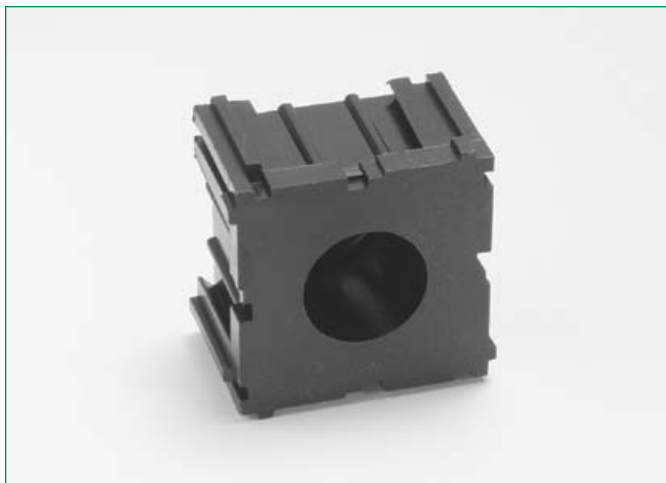

**Assembly Accessories - BLOK LOKS™**

RoHS

Dimensions in mm / Maße in mm

Part Number / Artikel-Nr.	Remarks / Bemerkungen
03540523Z (250 pcs.)	-

**Mounting Accessories - Mounting Standoffs**

RoHS

Dimensions in mm / Maße in mm

Part Number / Artikel-Nr.	Remarks / Bemerkungen
03540515Z (10 pcs.)	0.75 Inch / 19mm
03540516Z (10 pcs.)	1 Inch / 25.4mm
03540517Z (10 pcs.)	1.25 Inch / 31.7mm

Assembly/Mounting Accessories

**Mounting Accessories - Mounting Module**

RoHS

Dimensions in mm / Maße in mm

Part Number / Artikel-Nr.	Remarks / Bemerkungen
03540514Z (40 pcs.)	-

**Mounting Leg**

RoHS

Dimensions in mm / Maße in mm

Part Number / Artikel-Nr.	Remarks / Bemerkungen
03540541Z (50 pcs.)	2.50 Inch / 63.5mm
03540518Z (50 pcs.)	3 Inch / 76.2mm

Assembly/Mounting Accessories

**Mounting Accessories - Flush Mounting Leg**

RoHS

Dimensions in mm / Maße in mm

Part Number / Artikel-Nr.	Remarks / Bemerkungen
03540519Z (50 pcs.)	—

**Side Mounting Bracket**