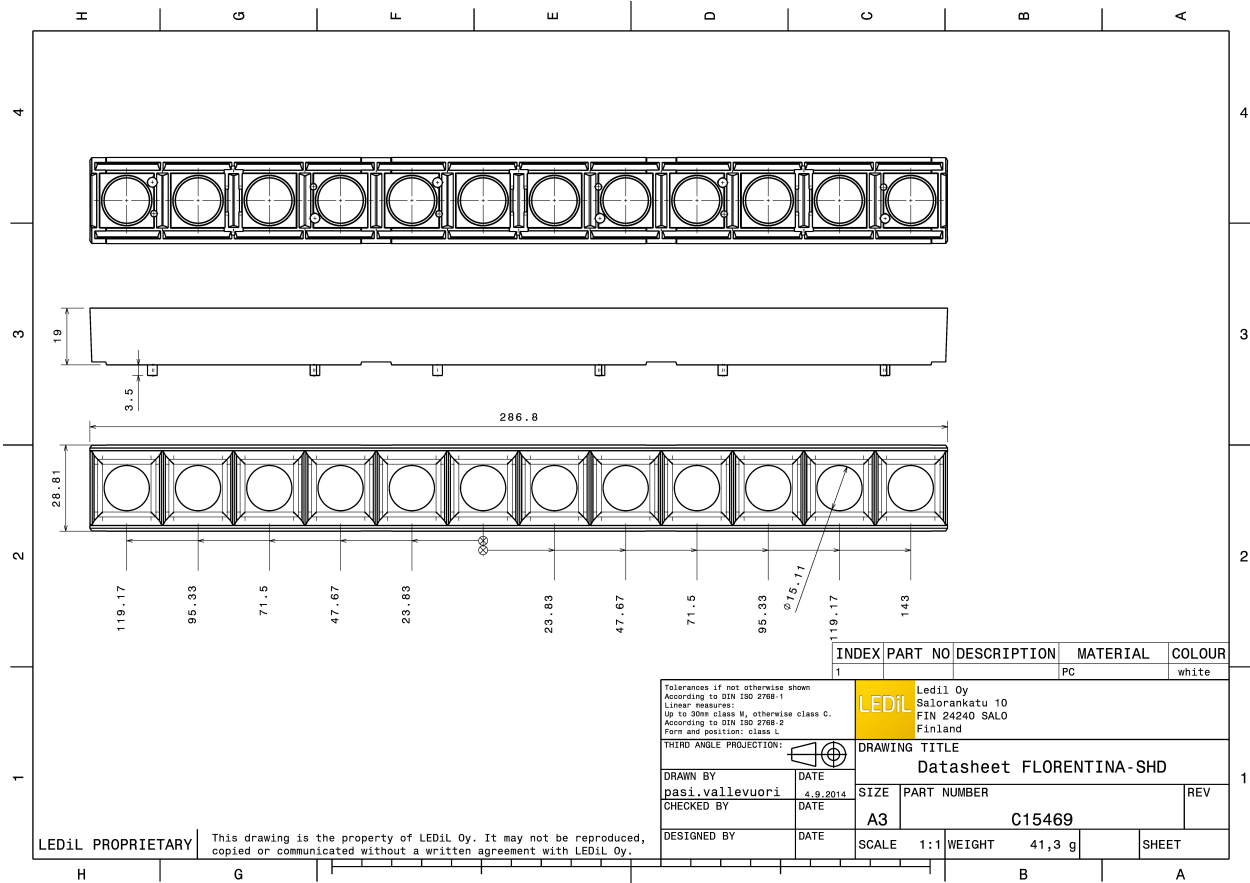

FLORENTINA-SHD-WHT

White shade for FLORENTINA (12X1) assemblies

TECHNICAL SPECIFICATIONS:

Dimensions	286.8 x 28.8 mm
Height	19 mm
Fastening	pin
ROHS compliant	yes ⓘ

MATERIAL SPECIFICATIONS:

Component	Type	Material	Colour	Finish
FLORENTINA-SHD-WHT	Shade	PC	white	

ORDERING INFORMATION:

Component	Qty in box	MOQ	MPQ	Box weight (kg)
C15469_FLORENTINA-SHD-WHT » Box size: 320 x 311 x 271 mm	100	32	1	5.4

GENERAL INFORMATION:

NOTE: The typical beam angle will be changed by different color, chip size and chip position tolerance. The typical total beam angle is the full angle measured where the luminous intensity is half of the peak value.