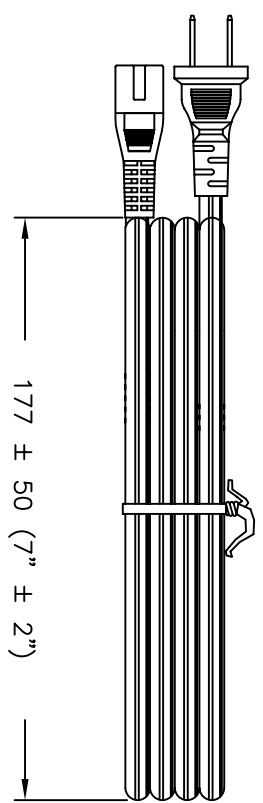

VOLEX RESERVES THE RIGHT TO ALTER NON-CRITICAL DIMENSIONS WITHOUT NOTICE.

PACKAGING: FOLD & TIE

**NOTES:**

- 1) CORDAGE: 18/2/SPT-2/60°C/BLACK, LEAD FREE
- 2) APPROVALS: (UL) (CSA)
- 3) RATING: 7 AMP/125 VOLTS
- 4) FLAME RATING : VW-1
- 5) CORDAGE O.D. : .137" x .272" (REF.)
- 6) PACKAGING: 25 PIECES/CARTON
- 7) ALL DIMENSIONS IN MILLIMETERS UNLESS OTHERWISE NOTED.

REV	DESCRIPTION	DATE
1	C.U.D - NEW RELEASE	08/18/05
2	UPDATED PART # & RATING	06/13/07

SCALE:	ECD:	ITEM DESCRIPTION
NDT TD SCALE	N/A	CORSET - NORTH AMERICAN POWER SUPPLY CORD (6' 7")
TOLERANCE UNLESS OTHERWISE SPECIFIED		
.XXX ± .005		
.XX ± .02		
.X ± .03		
ANGULAR ± 1/32°		

Clinton, AR

Kanata, Canada

APPROVED	DRAWN BY	DATE:
MAF	PAR	08/18/05
PART NO. 17038A 10 C3		