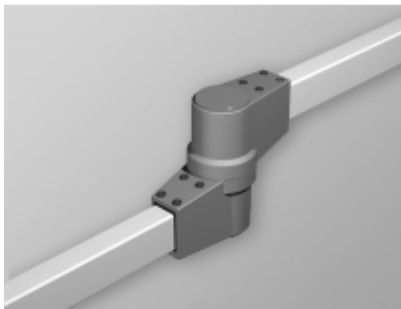

Quality Products. Service Excellence.

Tara Plus Intermediate Joint *TPSSIJ Series*

- Accepts 60x40mm rectangular tube.
- Die-cast Aluminum G Al Si 12.
- Integrated movement stop.
- One piece bellow.
- Rotates 300°.