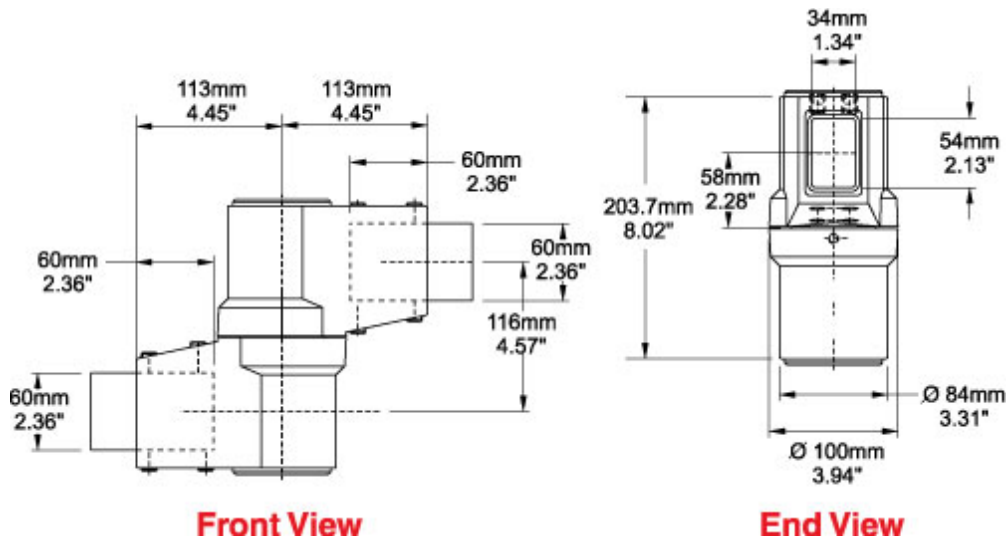

Quality Products. Service Excellence.

Tara Plus Intermediate Joint *TPSSIJ Series*

- Accepts 60x40mm rectangular tube.
- Die-cast Aluminum G Al Si 12.
- Integrated movement stop.
- One piece bellow.
- Rotates 300°.

Part No. **R149-015-000**

Data subject to change without notice