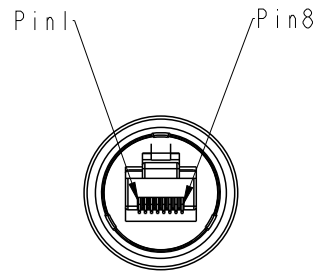

REV.	ECN NO.	DATE	SIGN	DESCRIPTION
B	C190683	2019-05-02	Allen	Update Note.

Conn.1

Waterproof Rate: IP67

1 RCP-5SAMMM-TLM7000
COLOR: BLACK

3 RCP-5SAMMM-TLM7000
COLOR: BLACK

Conn.2

RCP5SM-RCP5SM-TL7B XX
 XX : 01~99Meters
 01 : 01Meter
 02 : 02Meters
 :
 :
 99 : 99Meters
 Cable Length(L): 01~99Meters

- Note:
- * \varnothing Important Dimension To Check
 - * Waterproof Rate: IP67
 - * Housing: Nylon+GF, Black
 - * Lock Nut: Nylon+GF, Black
 - * RJ Plug: Shield, Phosphor Bronze, Gold Plated
 - * Cable: CAT5E FTP 24#*4P+D+AL/MY, 6.5
 - * Cable Length Tolerance:
 - 01M: ±40mm
 - 02M~05M: ±60mm
 - 06M~10M: ±100mm
 - 11M~30M: ±200mm
 - 31M~99M: ±500mm

Shield	Drain Wire	Shield
8	Brown 棕	8
7	White/Brown 白/棕	7
6	Green 綠	6
5	White/Blue 白/藍	5
4	Blue 藍	4
3	White/Green 白/綠	3
2	Orange 橘	2
1	White/Orange 白/橘	1
Conn.1	Wire Color	Conn.2

Pin Out

UNIT:mm		TITLE RJ DOUBLE-ENDED, WITH CONN
TOLERANCE .X ±0.25 .XX ±0.1 .XXX ±0.05 ANGLES ±1°	SCALE 4:5	SIZE A4
	REV. B	SHEET 1 OF 1
	WC-REV. A.2	\varnothing : Inspection item