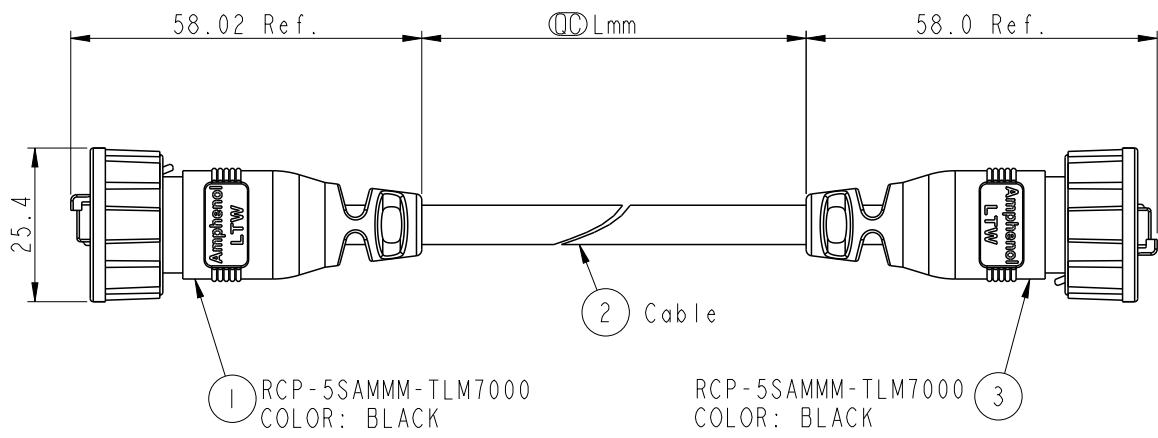

REV.	ECN NO.	DATE	SIGN	DESCRIPTION
B	C190683	2019-05-02	Allen	Update Note.

Conn.1

Waterproof Rate: IP67

1 RCP-5SAMMM-TLM7000
COLOR: BLACK

3 RCP-5SAMMM-TLM7000
COLOR: BLACK

Conn.2

RCP5SM-RCP5SM-TL7B XX
 XX : 01~99Meters
 01 : 01Meter
 02 : 02Meters
 :
 :
 99 : 99Meters
 Cable Length(L): 01~99Meters

- Note:
- * \varnothing Important Dimension To Check
 - * Waterproof Rate: IP67
 - * Housing: Nylon+GF, Black
 - * Lock Nut: Nylon+GF, Black
 - * RJ Plug: Shield, Phosphor Bronze, Gold Plated
 - * Cable: CAT5E FTP 24#*4P+D+AL/MY, 6.5
 - * Cable Length Tolerance:
 - 01M: ±40mm
 - 02M~05M: ±60mm
 - 06M~10M: ±100mm
 - 11M~30M: ±200mm
 - 31M~99M: ±500mm

Shield	Drain Wire	Shield
8	Brown 棕	8
7	White/Brown 白/棕	7
6	Green 綠	6
5	White/Blue 白/藍	5
4	Blue 藍	4
3	White/Green 白/綠	3
2	Orange 橘	2
1	White/Orange 白/橘	1
Conn.1	Wire Color	Conn.2

Pin Out

UNIT:mm		TITLE RJ DOUBLE-ENDED, WITH CONN
TOLERANCE .X ±0.25 .XX ±0.1 .XXX ±0.05 ANGLES ±1°	SCALE 4:5	SIZE A4
	REV. B	SHEET 1 OF 1
	WC-REV. A.2	\varnothing : Inspection item