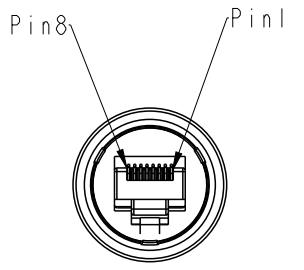

REV.	ECN NO.	DATE	SIGN	DESCRIPTION
B	C190683	2019-05-02	Allen	Update Note.

Conn.1

Waterproof Rate: IP67

1 RCP-5SAMMM-TLM7000
COLOR: BLACK

3 RCP-5SAMMM-TLM7000
COLOR: BLACK

Conn.2

RCP5SM-RCP5SM-TL7B XX
 XX : 01~99Meters
 01 : 01Meter
 02 : 02Meters
 :
 :
 99 : 99Meters
 Cable Length(L): 01~99Meters

- Note:
- * \varnothing Important Dimension To Check
 - * Waterproof Rate: IP67
 - * Housing: Nylon+GF, Black
 - * Lock Nut: Nylon+GF, Black
 - * RJ Plug: Shield, Phosphor Bronze, Gold Plated
 - * Cable: CAT5E FTP 24#*4P+D+AL/MY, 6.5
 - * Cable Length Tolerance:
 - 01M: ±40mm
 - 02M~05M: ±60mm
 - 06M~10M: ±100mm
 - 11M~30M: ±200mm
 - 31M~99M: ±500mm

Shield	Drain Wire	Shield
8	Brown 棕	8
7	White/Brown 白/棕	7
6	Green 綠	6
5	White/Blue 白/藍	5
4	Blue 藍	4
3	White/Green 白/綠	3
2	Orange 橘	2
1	White/Orange 白/橘	1
Conn.1	Wire Color	Conn.2

Pin Out

UNIT:mm		TITLE RJ DOUBLE-ENDED, WITH CONN
TOLERANCE .X ±0.25 .XX ±0.1 .XXX ±0.05 ANGLES ±1°	SCALE 4:5	SIZE A4
	REV. B	SHEET 1 OF 1
	WC-REV. A.2	\varnothing : Inspection item