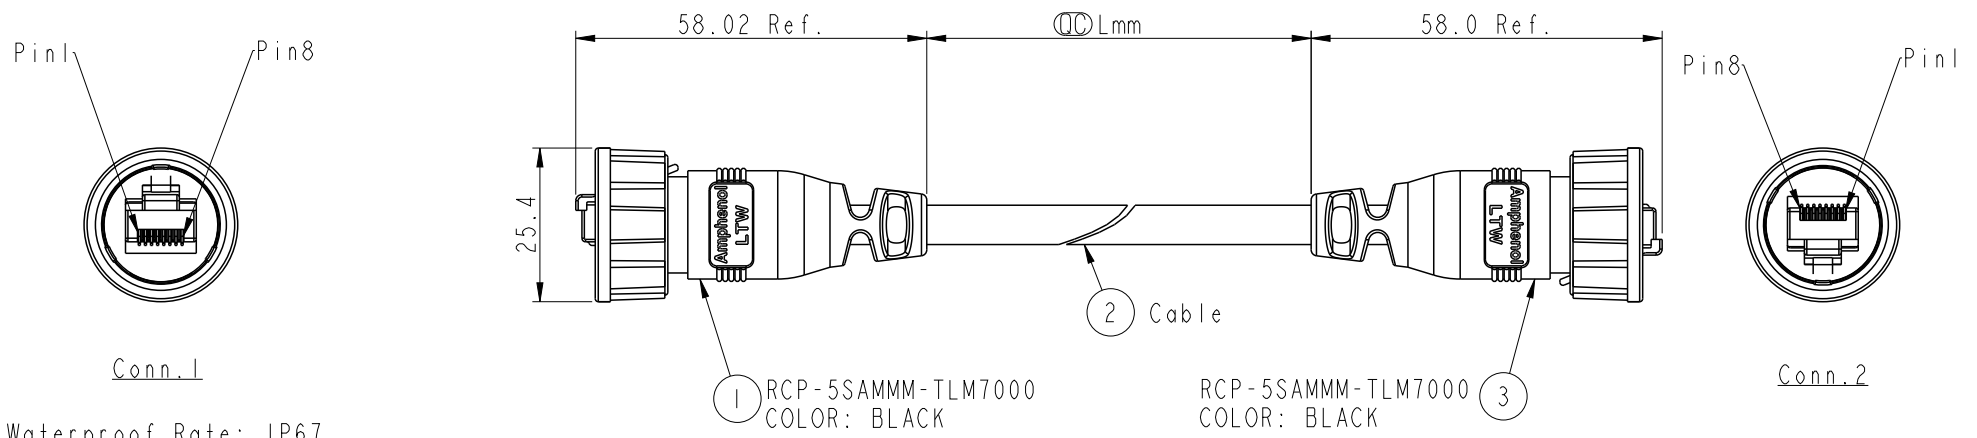

REV.	ECN NO.	DATE	SIGN	DESCRIPTION
B	C190683	2019-05-02	Allen	Update Note.

Waterproof Rate: IP67

RCP5SM-RCP5SM-TL7B XX
 XX : 01~99Meters
 01 : 01Meter
 02 : 02Meters
 :
 :
 :
 99 : 99Meters
 Cable Length(L): 01~99Meters

- Note:
- * \varnothing Important Dimension To Check
 - * Waterproof Rate: IP67
 - * Housing: Nylon+GF, Black
 - * Lock Nut: Nylon+GF, Black
 - * RJ Plug: Shield, Phosphor Bronze, Gold Plated
 - * Cable: CAT5E FTP 24#*4P+D+AL/MY, 6.5
 - * Cable Length Tolerance:
 - 01M: ±40mm
 - 02M~05M: ±60mm
 - 06M~10M: ±100mm
 - 11M~30M: ±200mm
 - 31M~99M: ±500mm

Shield	Drain Wire	Shield
8	Brown 棕	8
7	White/Brown 白/棕	7
6	Green 綠	6
5	White/Blue 白/藍	5
4	Blue 藍	4
3	White/Green 白/綠	3
2	Orange 橘	2
1	White/Orange 白/橘	1
Conn.1	Wire Color	Conn.2

Pin Out

UNIT:mm		TITLE RJ DOUBLE-ENDED, WITH CONN	ITEM NO	DRAWN BY Allen	DATE 2019-05-02
TOLERANCE .X ±0.25 .XX ±0.1 .XXX ±0.05 ANGLES ±1°	SCALE 4:5	SIZE A4	DWG NO RCP5SM-RCP5SM-TL7BXX	CHECKED BY Jane	DATE 2019-05-02
REV. B	WC-REV. A.2	SHEET 1 OF 1	CUSTOMER ALTW	APPROVED BY Neo	DATE 2019-05-02