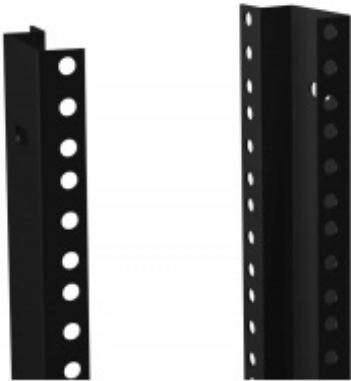

Round Hole Punched Combination Mounting Rail **RCHR**

Series

Use with RCHS and RCHV Series

Features

- RCHS/RCHV rack cabinets ship with two pairs.
- Sold in pairs.
- Finished in rugged black textured powder paint.
- Includes amhal strut mounting hardware (black clip nuts are not included).

| Part No. | Use with Cabinet Panel Height | |
|-----------------|-------------------------------|------------|
| | Units | Rack Units |
| RCHR1908 | 8.75 | 5U |
| RCHR1910 | 10.50 | 6U |
| RCHR1914 | 14.00 | 8U |
| RCHR1917 | 17.50 | 10U |
| RCHR1922 | 22.75 | 13U |
| RCHR1928 | 28.00 | 16U |