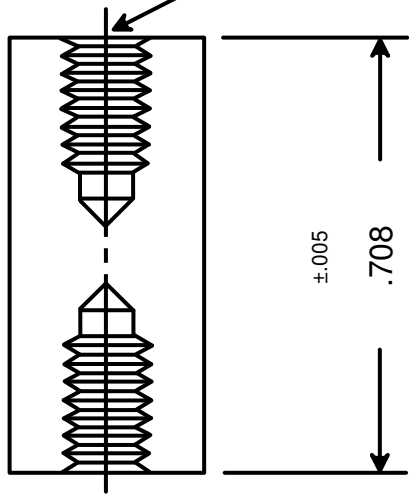

M3X0.5 X .248 DEEP TYP.  
(6.3 MM)

**RoHS  
COMPLIANT**

RAF ELECTRONIC HARDWARE  
95 SILVERMINE RD. SEYMOUR, CT. 06483  
TEL: { 203 } 888-2133  
FAX: { 203 } 888-9860  
WEB: <http://www.rafhdwe.com>

a Division of **MW Industries, Inc.**

DRAWING NOT TO SCALE

DRAWN BY: <b>GARY HUPPRICH</b>	DATE 11/02/10	TOLERANCES { EXCEPT AS NOTED }	TITLE <b>HEX FEMALE STANDOFF</b>
	CHECKED BY:		
MATERIAL <b>STAINLESS STEEL</b>	FINISH <b>NONE</b>	DECIMAL ±.005	PART NO. <b>M1267-3005-SS</b>