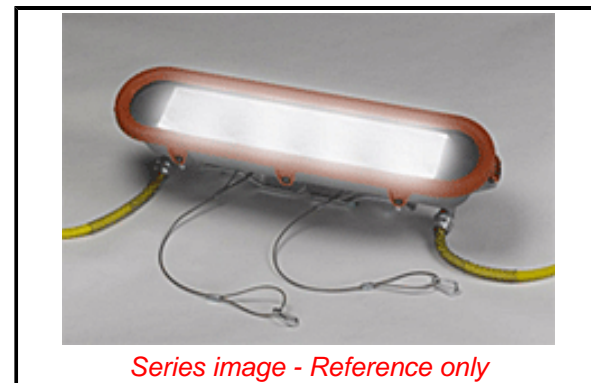

PLEASE CHECK WWW.MOLEX.COM FOR LATEST PART INFORMATION

Part Number: [1302430031](#)
Status: **Active**
Overview: [Wide-Area Lighting Products](#)
Description: Haztex Wide Area LED Work Light, 4 x 20W, 12/3 SOOW 0.91m (3.0'), with in Flying Lead

Documents:

[Drawing (PDF)](#) [RoHS Certificate of Compliance (PDF)](#)
[Product Specification PS-130243-002-001 (PDF)](#)

General

Product Family	Portable Lighting
Series	130243
Comments	Class 1, Division 2, Groups B, C, and D, Class 1, Division 2, Groups B, C, and D
Exclude SD Check	Yes
NEMA Configuration	N/A
NEMA Rating	NEMA 3R
Outlet	None
Overview	Wide-Area Lighting Products
Product Name	Haztex
Type	Wide Area Lamps
UPC	78172539695

Physical

Cord Length - Primary	0.91m (3.0')
Cord Length - Secondary	N/A
Depth	176.90m (6.960")
Duty	Hazardous
Guard Included	No
Guard Type	N/A
Height	166.50mm (6.555")
Length	706.37mm (27.810")
Material - Globe	Clear Polycarbonate
Material - Guard	Silicone Rubber
Mounting Style	Variable
Packaging Type	Carton
Socket Construction	N/A

Electrical

Bulb Type	LED
Cord Type - Primary	12/3 SOOW
Lamp Type	20W LED
Lamp Wattage - Maximum	20W x 4
Lumens	5270
On/Off Switch	No
Voltage (Fixture) - Maximum	120V, 277V

Material Info

Engineering Number	1076HZ2F003123

Reference - Drawing Numbers

Product Specification	PS-130243-002-001
Sales Drawing	SD-130243-1001

EU ELV

Not Relevant

EU RoHS

Not Reviewed

REACH SVHC

Not Reviewed

Halogen-Free

Status

Not Reviewed

For more information, please visit [Contact US](#)

China ROHS

Not Reviewed

ELV

Not Relevant

RoHS Phthalates

Not Reviewed

Search Parts in this Series

[130243 Series](#)