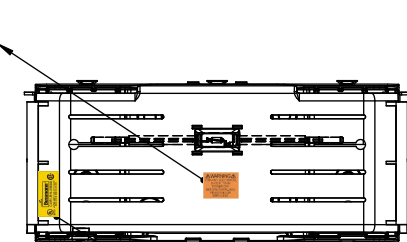

RM25600-1CR WITH CVRI-RH-25600 INSTALLED