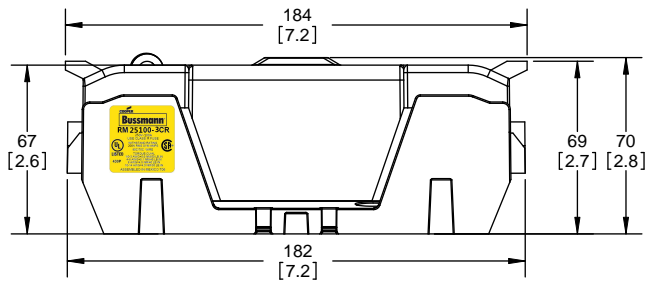

SCALE: 1:1      SIZE: A3      SHEET: 4 OF 14

DESIGN UNITS: METRIC (mm)  
UNLESS OTHERWISE SPECIFIED [INCHES]

THIRD ANGLE PROJECTION

**RM25100-3CR**

**RM25100-3CR  
WITH CVR-RH-25100 INSTALLED**

**RM25100-3CR  
WITH CVRI-RH-25100 INSTALLED**