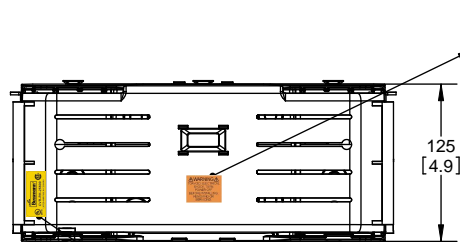

RM25600-1CR WITH CVR-RH-25600 INSTALLED

WARNING
TO AVOID ELECTRICAL SHOCK, TURN POWER OFF BEFORE INSTALLING, REMOVING OR SERVICING.