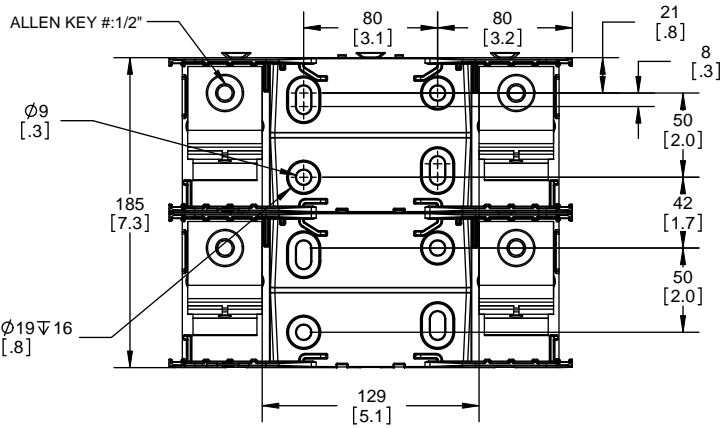

DESIGN UNITS: METRIC (mm)
UNLESS OTHERWISE SPECIFIED [INCHES]

THIRD ANGLE PROJECTION

RM25400-2CR