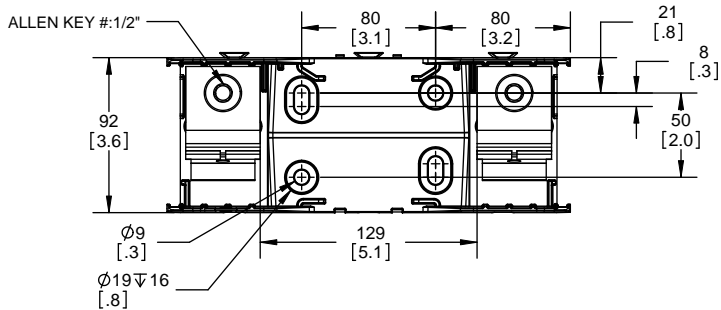

SCALE: 1:1      SIZE: A3      SHEET: 8 OF 14

DESIGN UNITS: METRIC (mm)  
UNLESS OTHERWISE SPECIFIED  
[INCHES]

**RM25400-1CR**

**RM25400-1CR  
WITH CVR-RH-25400 INSTALLED**

**RM25400-1CR  
WITH CVRI-RH-25400 INSTALLED**