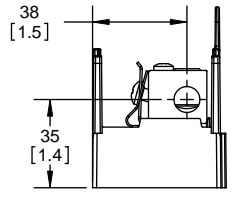

CVR-RH-60100

CVRI-RH-60100

CUT OPEN ALONG THIS DOTTED LINE FOR WIRES ABOVE 6 AWG

COOPER Bussmann
St. Louis MO 63178

TITLE: **Class R fuse holder-CUST-600V**

SCALE: 1:1 SIZE: A3 SHEET: 1 OF 12