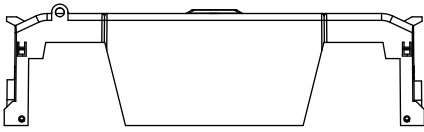

CVR-RH-60400