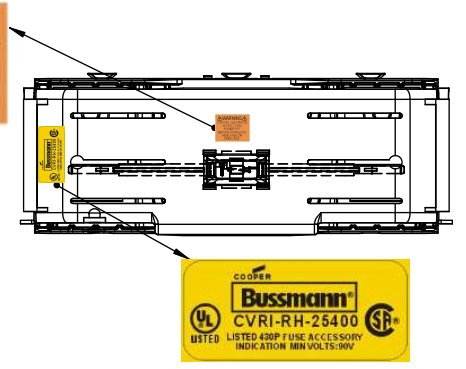

SCALE: 1:1      SIZE: A3      SHEET: 8 OF 14

DESIGN UNITS: METRIC (mm)  
UNLESS OTHERWISE SPECIFIED  
[INCHES]

**RM25400-1CR**

**RM25400-1CR  
WITH CVR-RH-25400 INSTALLED**

**RM25400-1CR  
WITH CVRI-RH-25400 INSTALLED**