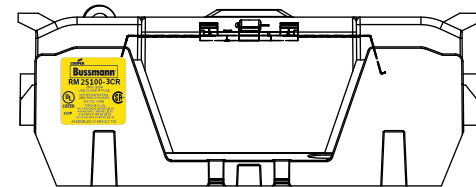

SCALE: 1:1      SIZE: A3      SHEET: 4 OF 14

DESIGN UNITS: METRIC (mm)  
UNLESS OTHERWISE SPECIFIED [INCHES]

THIRD ANGLE PROJECTION

**RM25100-3CR**

**RM25100-3CR  
WITH CVR-RH-25100 INSTALLED**

**RM25100-3CR  
WITH CVRI-RH-25100 INSTALLED**