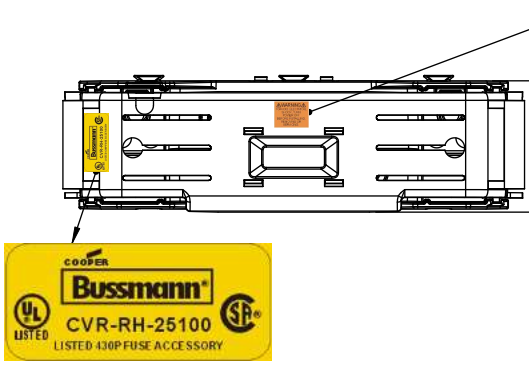

**COOPER Bussmann**  
St. Louis MO 63178

TITLE:  
**Class R fuse holder-CUST**

SCALE: 1:1      SIZE: A3      SHEET: 1 OF 14

PUSH DOWN

LIFT UP

LIFT UP, THEN ROTATE OVER

**COOPER Bussmann**  
St. Louis MO 63178

TITLE:  
**Class R fuse holder-CUST**

SCALE: 1:2      SIZE: A3      SHEET: 2 OF 14

www.Bussmann.com

**RM25100-1CR**

ALLEN KEY #: 3/16" (5.5MM)

**RM25100-1CR WITH CVR-RH-25100 INSTALLED**

**RM25100-1CR WITH CVRI-RH-25100 INSTALLED**

**CVR-RH-25100**

**CVRI-RH-25100**

**COOPER Bussmann**  
St. Louis MO 63178

TITLE: **Class R fuse holder-CUST-250V**

SCALE: 1:1      SIZE: A3      SHEET: 3 OF 14

DESIGN UNITS: METRIC (mm)  
UNLESS OTHERWISE SPECIFIED  
[INCHES]