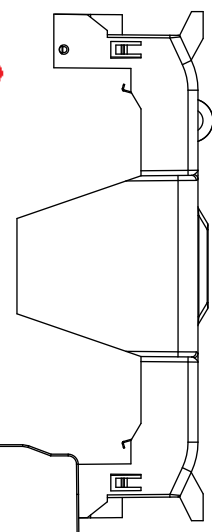

## Class R Fuseblocks Catalog Data

Catalog Number	Covers		Voltage	Current	Number of Poles	Label
	Class R	w/o Indication				
RM25100-1CR	CVR-RH-25100	CVRI-RH-25100	250	100	1	RM25100-1CR
RM25100-2CR					2	RM25100-2CR
RM25100-3CR					3	RM25100-3CR
RM25200-1CR	CVR-RH-25200	CVRI-RH-25200		200	1	RM25200-1CR
RM25200-2CR					2	RM25200-2CR
RM25200-3CR					3	RM25200-3CR
RM25400-1CR	CVR-RH-25400	CVRI-RH-25400		400	1	RM25400-1CR
RM25400-2CR					2	RM25400-2CR
RM25400-3CR					3	RM25400-3CR
RM25600-1CR	CVR-RH-25600	CVRI-RH-25600		600	1	RM25600-1CR
RM25600-2CR					2	RM25600-2CR
RM25600-3CR					3	RM25600-3CR

Catalog Number	Covers		Voltage	Current	Number of Poles	Label
	Class R	w/o Indication				
RM60100-1CR	CVR-RH-60100	CVRI-RH-60100	600	100	1	RM60100-1CR
RM60100-2CR					2	RM60100-2CR
RM60100-3CR					3	RM60100-3CR
RM60200-1CR	CVR-RH-60200	CVRI-RH-60200		200	1	RM60200-1CR
RM60200-2CR					2	RM60200-2CR
RM60200-3CR					3	RM60200-3CR
RM60400-1CR	CVR-RH-60400	CVRI-RH-60400		400	1	RM60400-1CR
RM60400-2CR					2	RM60400-2CR
RM60400-3CR					3	RM60400-3CR
RM60600-1CR	CVR-RH-60600	CVRI-RH-60600		600	1	RM60600-1CR
RM60600-2CR					2	RM60600-2CR
RM60600-3CR					3	RM60600-3CR

**COOPER Bussmann**  
St. Louis MO 63178

TITLE:  
**Class R fuse holder-CUST**

SCALE: 1:1      SIZE: A3      SHEET: 1 OF 14

PUSH DOWN

LIFT UP

LIFT UP, THEN ROTATE OVER

**COOPER Bussmann**  
St. Louis MO 63178

TITLE:  
**Class R fuse holder-CUST**

SCALE: 1:2      SIZE: A3      SHEET: 2 OF 14

www.Bussmann.com

**RM25100-1CR**

ALLEN KEY #: 3/16" (5.5MM)

**RM25100-1CR WITH CVR-RH-25100 INSTALLED**

**RM25100-1CR WITH CVRI-RH-25100 INSTALLED**