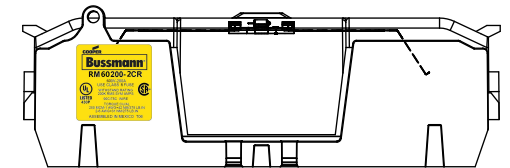

RM60200-2CR

**RM60200-2CR
WITH CVR-RH-60200 INSTALLED**

**RM60200-2CR
WITH CVRI-RH-60200 INSTALLED**

COOPER Bussmann
St. Louis MO 63178

TITLE:
Class R fuse holder-CUST-600V

SCALE: 1:1   SIZE: A3   SHEET: 5 OF 12