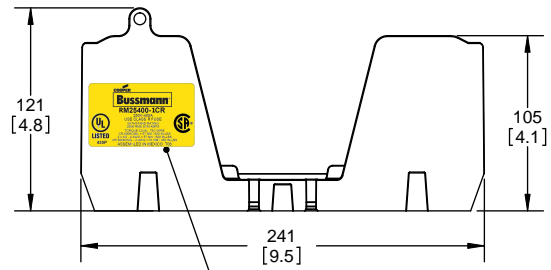

## Class R Fuseblocks Catalog Data

Catalog Number	Covers		Voltage	Current	Number of Poles	Label
	Class R	w/o Indication				
RM25100-1CR	CVR-RH-25100	CVRI-RH-25100	250	100	1	RM25100-1CR
RM25100-2CR					2	RM25100-2CR
RM25100-3CR					3	RM25100-3CR
RM25200-1CR	CVR-RH-25200	CVRI-RH-25200		200	1	RM25200-1CR
RM25200-2CR					2	RM25200-2CR
RM25200-3CR					3	RM25200-3CR
RM25400-1CR	CVR-RH-25400	CVRI-RH-25400		400	1	RM25400-1CR
RM25400-2CR					2	RM25400-2CR
RM25400-3CR					3	RM25400-3CR
RM25600-1CR	CVR-RH-25600	CVRI-RH-25600		600	1	RM25600-1CR
RM25600-2CR					2	RM25600-2CR
RM25600-3CR					3	RM25600-3CR

SCALE: 1:1      SIZE: A3      SHEET: 8 OF 14

DESIGN UNITS: METRIC (mm)  
UNLESS OTHERWISE SPECIFIED  
[INCHES]

**RM25400-1CR**

**RM25400-1CR  
WITH CVR-RH-25400 INSTALLED**

**RM25400-1CR  
WITH CVRI-RH-25400 INSTALLED**