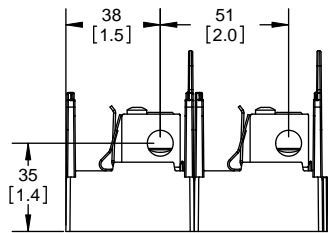

**RM25100-2CR
WITH CVRI-RH-25100 INSTALLED**

COOPER Bussmann
St. Louis MO 63178

Class R fuse holder-CUST-250V

SCALE: 1:1   SIZE: A3   SHEET: 4 OF 14