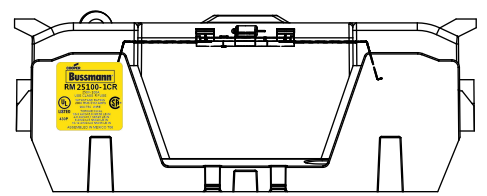

TITLE:  
**Class R fuse holder-CUST**

SCALE: 1:2      SIZE: A3      SHEET: 2 OF 14

www.Bussmann.com

**RM25100-1CR**

ALLEN KEY #: 3/16" (5.5MM)

**RM25100-1CR WITH CVR-RH-25100 INSTALLED**

**RM25100-1CR WITH CVRI-RH-25100 INSTALLED**