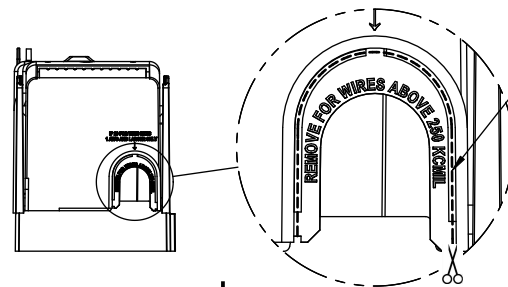

CVRI-RH-25400

COOPER Bussmann
St. Louis MO 63178

TITLE:
Class R fuse holder-CUST-250V

SCALE: 1:1   SIZE: A3   SHEET: 9 OF 14