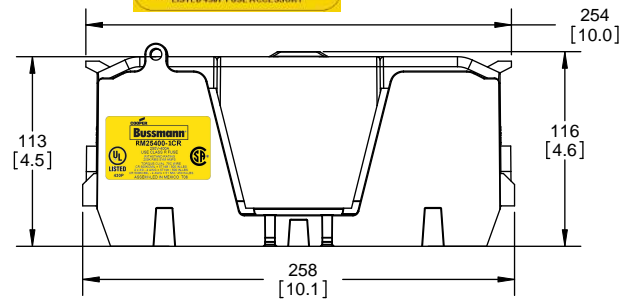

SCALE: 1:1      SIZE: A3      SHEET: 8 OF 14

DESIGN UNITS: METRIC (mm)  
UNLESS OTHERWISE SPECIFIED  
[INCHES]

**RM25400-1CR**

**RM25400-1CR  
WITH CVR-RH-25400 INSTALLED**

**RM25400-1CR  
WITH CVRI-RH-25400 INSTALLED**