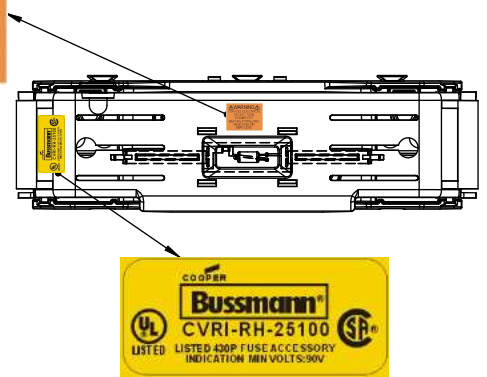

TITLE:  
**Class R fuse holder-CUST**

SCALE: 1:2      SIZE: A3      SHEET: 2 OF 14

www.Bussmann.com

**RM25100-1CR**

ALLEN KEY #: 3/16" (5.5MM)

**RM25100-1CR WITH CVR-RH-25100 INSTALLED**

**RM25100-1CR WITH CVRI-RH-25100 INSTALLED**