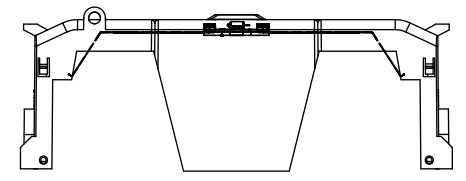

CVRI-RH-25400

COOPER Bussmann
St. Louis MO 63178

TITLE:
Class R fuse holder-CUST-250V

SCALE: 1:1   SIZE: A3   SHEET: 9 OF 14