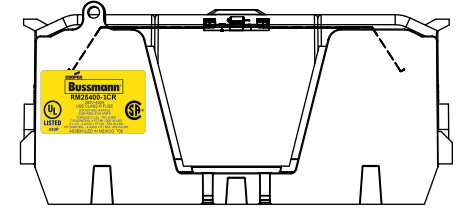

SCALE: 1:1      SIZE: A3      SHEET: 8 OF 14

DESIGN UNITS: METRIC (mm)  
UNLESS OTHERWISE SPECIFIED  
[INCHES]

**RM25400-1CR**

**RM25400-1CR  
WITH CVR-RH-25400 INSTALLED**

**RM25400-1CR  
WITH CVRI-RH-25400 INSTALLED**