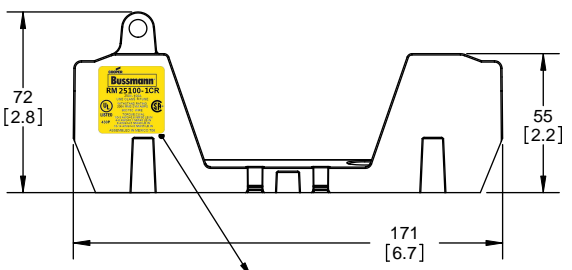

TITLE:  
**Class R fuse holder-CUST**

SCALE: 1:2      SIZE: A3      SHEET: 2 OF 14

www.Bussmann.com

**RM25100-1CR**

ALLEN KEY #: 3/16" (5.5MM)

**RM25100-1CR WITH CVR-RH-25100 INSTALLED**

**RM25100-1CR WITH CVRI-RH-25100 INSTALLED**