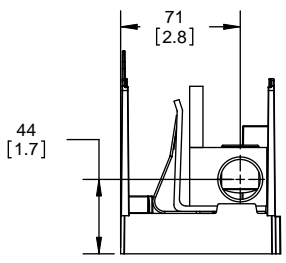

CVRI-RH-25400

COOPER Bussmann
St. Louis MO 63178

TITLE:
Class R fuse holder-CUST-250V

SCALE: 1:1   SIZE: A3   SHEET: 9 OF 14