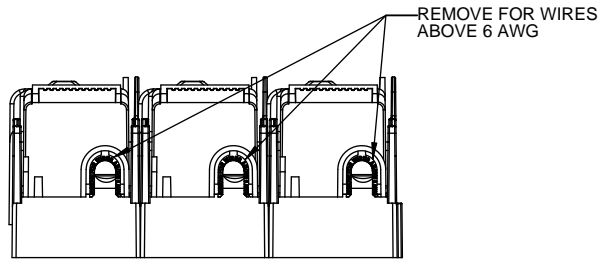

SCALE: 1:1      SIZE: A3      SHEET: 4 OF 14

DESIGN UNITS: METRIC (mm)  
UNLESS OTHERWISE SPECIFIED [INCHES]

THIRD ANGLE PROJECTION

**RM25100-3CR**

**RM25100-3CR  
WITH CVR-RH-25100 INSTALLED**

**RM25100-3CR  
WITH CVRI-RH-25100 INSTALLED**