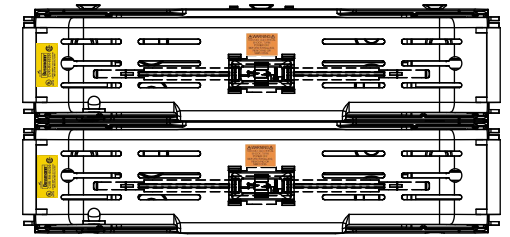

RM60200-2CR

**RM60200-2CR
WITH CVR-RH-60200 INSTALLED**

**RM60200-2CR
WITH CVRI-RH-60200 INSTALLED**

COOPER Bussmann
St. Louis MO 63178

TITLE:
Class R fuse holder-CUST-600V

SCALE: 1:1   SIZE: A3   SHEET: 5 OF 12