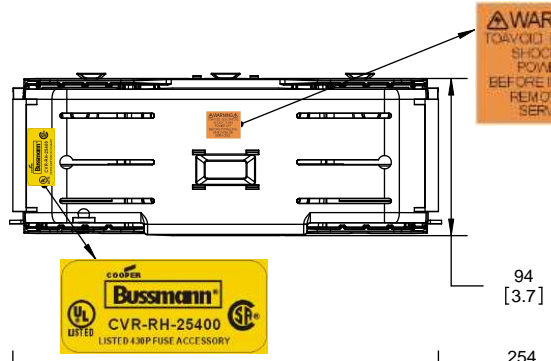

SCALE: 1:1      SIZE: A3      SHEET: 8 OF 14

DESIGN UNITS: METRIC (mm)  
UNLESS OTHERWISE SPECIFIED  
[INCHES]

**RM25400-1CR**

**RM25400-1CR  
WITH CVR-RH-25400 INSTALLED**

**RM25400-1CR  
WITH CVRI-RH-25400 INSTALLED**