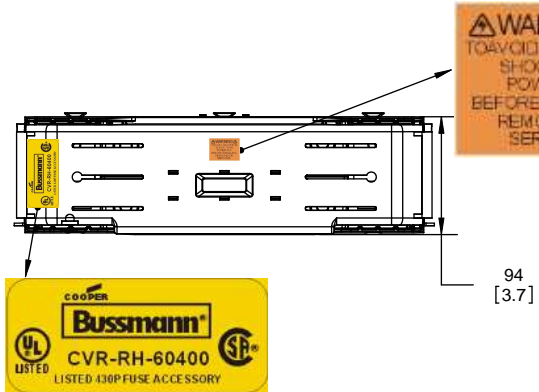

RM60400-1CR WITH CVR-RH-60400 INSTALLED