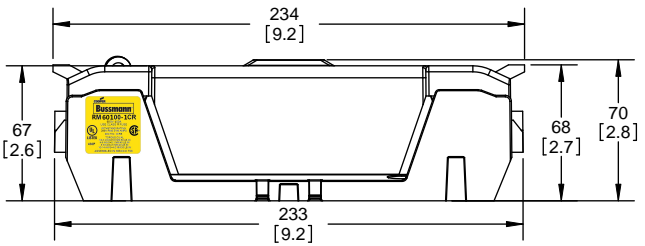

REVISONS			DATE	ECN	BY
REV	ZONE	DESCRIPTION			

RM60100-1CR

RM60100-1CR WITH CVR-RH-60100 INSTALLED

RM60100-1CR WITH CVRI-RH-60100 INSTALLED