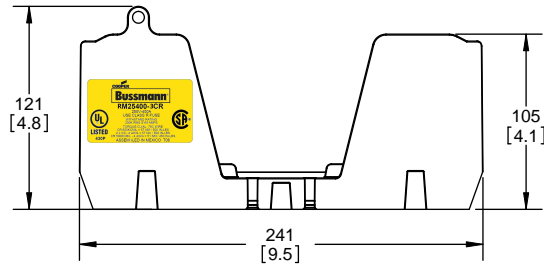

SCALE: 1:1      SIZE: A3      SHEET: 10 OF 14

DESIGN UNITS: METRIC (mm)  
UNLESS OTHERWISE SPECIFIED  
[INCHES]

THIRD ANGLE PROJECTION

RM25400-3CR

RM25400-3CR  
WITH CVR-RH-25400 INSTALLED

RM25400-3CR  
WITH CVRI-RH-25400 INSTALLED