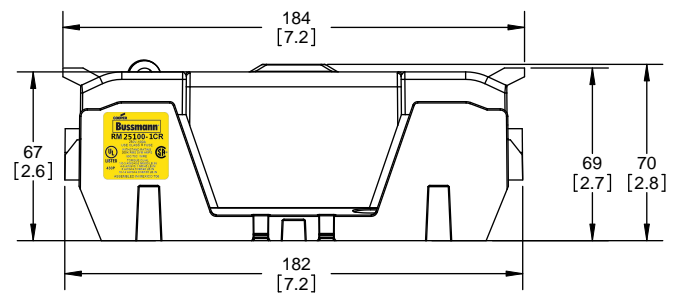

TITLE:  
**Class R fuse holder-CUST**

SCALE: 1:2      SIZE: A3      SHEET: 2 OF 14

www.Bussmann.com

**RM25100-1CR**

ALLEN KEY #: 3/16" (5.5MM)

**RM25100-1CR WITH CVR-RH-25100 INSTALLED**

**RM25100-1CR WITH CVRI-RH-25100 INSTALLED**