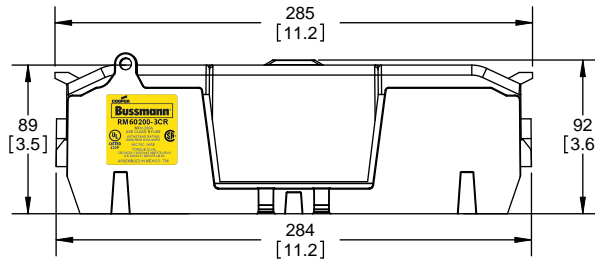

RM60200-3CR

**RM60200-3CR
WITH CVR-RH-60200 INSTALLED**

**RM60200-3CR
WITH CVRI-RH-60200 INSTALLED**

COOPER Bussmann
St. Louis MO 63178

TITLE: **Class R fuse holder-CUST-600V**

SCALE: 1:1   SIZE: A3   SHEET: 6 OF 12