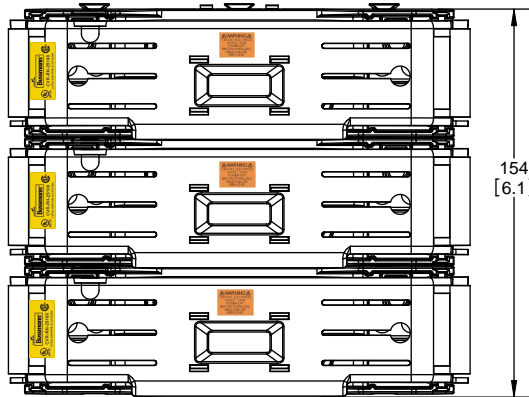

SCALE: 1:1      SIZE: A3      SHEET: 4 OF 14

DESIGN UNITS: METRIC (mm)  
UNLESS OTHERWISE SPECIFIED [INCHES]

THIRD ANGLE PROJECTION

**RM25100-3CR**

**RM25100-3CR  
WITH CVR-RH-25100 INSTALLED**

**RM25100-3CR  
WITH CVRI-RH-25100 INSTALLED**