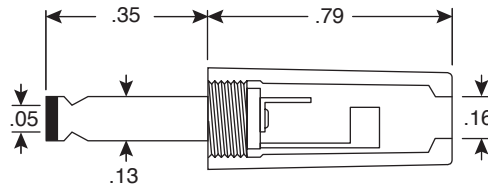

Mini DC Power Plug

17PP200-EX

Mini DC Power Plug

Dimensions: In.

SPECIFICATIONS	
Type:	Miniature DC Power
Net Weight:	1.5 grams
RoHS Compliant by Exemption	

Date Last Revised: 12-8-05

Available from Mouser Electronics
1-800-346-6873
www.mouser.com

KC-300899

17PP200-EX