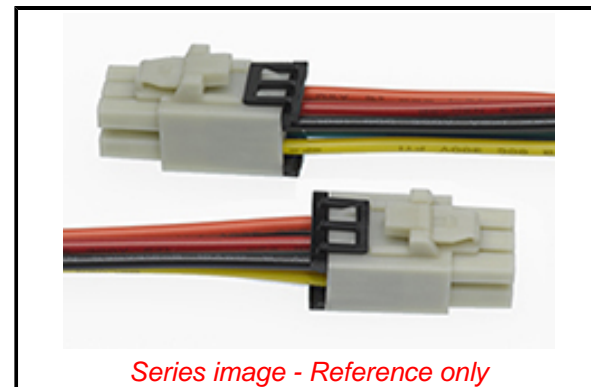

PLEASE CHECK WWW.MOLEX.COM FOR LATEST PART INFORMATION

Part Number: [0451340601](#)
Status: **Active**
Overview: [Ultra-Fit Power Connectors](#)
Description: Ultra-Fit to Ultra-Fit Off-the-Shelf (OTS) Cable Assembly, Dual Row, 150.00mm Length, 6 Circuits, White

Documents:

[Drawing (PDF)](#) [Product Literature (PDF)](#)
[RoHS Certificate of Compliance (PDF)](#)

General

Product Family	Cable Assemblies
Series	45134
Application	Power, Wire-to-Board
Assembly Configuration	Dual Ended Connectors
Connector to Connector	Ultra-Fit-to-Ultra-Fit
Overmolded	No
Overview	Ultra-Fit Power Connectors
Product Literature Order No	987651-6143
Product Name	Ultra-Fit
Type	Discrete Wire Assembly
UPC	889056738712

Physical

Cable Length	150.00mm
Circuits (Loaded)	6
Color - Resin	White
Gender	Female-Female
Lock to Mating Part	Yes
Material - Metal	High Conductivity Copper
Material - Plating Mating	Tin over Nickel
Material - Plating Termination	Tin over Nickel
Material - Resin	Nylon
Net Weight	20.244/g
Number of Rows	2
Packaging Type	Bag
Pitch - Mating Interface	3.50mm
Plating min - Mating	1.524µm
Plating min - Termination	1.524µm
Single Ended	No
Termination Interface: Style	Crimp or Compression
Wire Insulation Diameter	2.35mm
Wire Size AWG	16
Wire/Cable Type	UL 1061

Electrical

Current - Maximum per Contact	11.1A
Voltage - Maximum	300V

Material Info

Reference - Drawing Numbers

Sales Drawing	2012341010-000

Series image - Reference only

EU ELV

Not Relevant

EU RoHS

Compliant

REACH SVHC

Not Contained Per -
ED/71/2019 (16 July
2019)

Halogen-Free

Status

Not Low-Halogen

For more information, please visit [Contact US](#)

China ROHS

ELV

RoHS Phthalates

China RoHS

Green Image

Not Relevant

Not Contained

Search Parts in this Series

[45134 Series](#)

Mates With

Ultra-Fit Right Angle Header [172316](#)

Ultra-Fit Vertical Header [172298](#) ,
[172299](#)