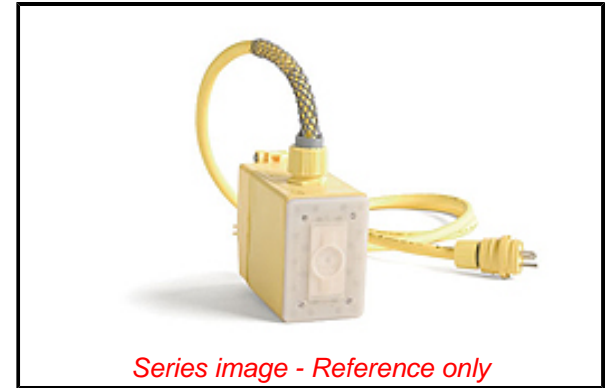

PLEASE CHECK WWW.MOLEX.COM FOR LATEST PART INFORMATION

Part Number: [1301370235](#)
Status: **Active**
Overview: [Watertite Wet-Location Wiring Solutions](#)
Description: Watertite GFCI Multiple Outlet FD Box, (1)NEMA 5-20 Duplex with Flip Lids, 15.24m (50.0') Cord Length, 14/3 SOOW Cord, NEMA 5-20 Watertite Plug

Documents:

[RoHS Certificate of Compliance (PDF)](#)

[Product Literature (PDF)](#)

General

Product Family	Power Distribution
Series	130137
Enclosure Rating	NEMA 4X
GFCI Reset	Manual
Mounting Style	Portable
Open Neutral Relay	No
Overview	Watertite Wet-Location Wiring Solutions
Product Name	Watertite
Receptacle Type	Duplex
Type	GFCI Multiple Outlet Box
UPC	78678828306

Physical

Cord Diameter	15.24mm (.600")
Cord Grip Body Size	F3 3/4"
Cord Length	15.24m (50.0')
Feed-Thru	No
Flip Lid	Yes
Material - Housing	Nylon
Number of Receptacles	1
Packaging Type	Carton

Electrical

Cord Type	12/3 SOOW
Current - Maximum per Contact	20.0A
GFCI	Yes
Ground Continuity Monitor	No
NEMA Configuration	NEMA 5-20
Voltage - Maximum	120V

Material Info

Engineering Number	3304GFB123

Series image - Reference only

EU ELV

Not Relevant

EU RoHS

Not Reviewed

REACH SVHC

Not Reviewed

Halogen-Free

Status

Not Reviewed

For more information, please visit [Contact US](#)

China ROHS

Not Reviewed

ELV

Not Relevant

RoHS Phthalates

Not Reviewed

Search Parts in this Series

[130137 Series](#)