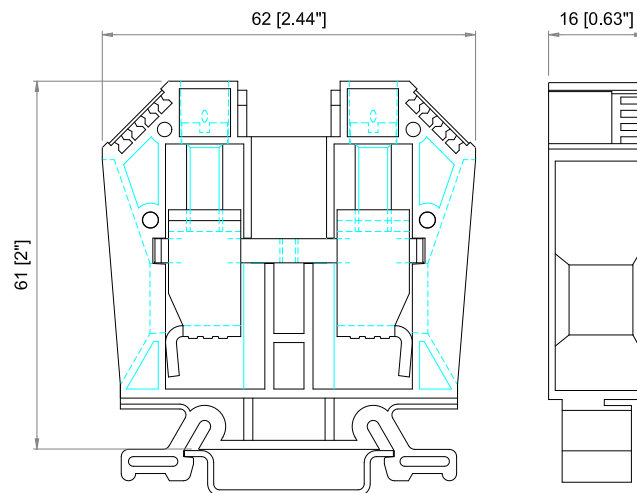

TECHNICAL DATA / DIMENSIONS**Dimensions**

Width mm(in.)	16 (0.63)
Length mm(in.)	62 (2.44)
Height mm(in.)	61 (1.93)
Mounting type (EN 60715)	Omega TH35

Technical data

Maximum load current	150A
Insulating material	PA 66
Self-extinguishing degree acc. to UL94	V2
Rated surge voltage	8kV
Pollution degree	3
Surge voltage category	III
Insulating material group	I
Nominal Voltage	1000V
Nominal Current	150A
Temperature index, insulating material – Elec. UL 746 B - RTI	130°C
Static insulating material lower permissible temperature	-60°C

Connection data

Conductor cross-section solid min/max	2,50 / 50 mm ²
Conductor cross-section stranded min/max	2,50 / 50 mm ²
AWG min/max	14-1/0AWG
Max conductor cross-section stranded with ferrule with plastic sleeve	35 mm ² / L=18 mm
Stripping length	max 17mm

UL1059

SCCR

100kA

AWG 14-1/0 – 600V – 130A

TECHNICAL DRAWINGS

ACCESSORIES

Marking

Item	Description
10134398-001LF	Single-digit marking tag (5 x 3 mm) - white
10134398-002LF ~ 10134398-011LF	Single-digit marking tag (5 x 3 mm) – with marking: 0 ~ 9
10134398-012LF ~ 10134398-036LF	Single-digit marking tag (5 x 3 mm) – with marking: A ~ Z
10134399-001LF	Marking tag adapter – 6 slots for marking tags
10134400-001LF	Marking tags (5 x 12 mm) - white (special marking on request)
10134401-001LF	Marking tags (6 x 12 mm) - white (special marking on request)
10134449-001LF	Tags 6x12mm (39tags x 20cards)

DIN RAIL system - Mounting and Installation material

Item	Description
10134392-001LF	Steel Omega rail 35/7,5mm - 2mt length
10134393-001LF	Slotted steel Omega rail 35/7,5mm - 2mt length
10134394-001LF	Steel Omega rail 35/15mm - 2mt length
10134395-001LF	Slotted steel Omega rail 35/15mm - 2mt length
10134387-001LF	Angled support bracket
10134389-001LF	EURO STOP - End bracket width 9
10134390-001LF	EURO STOP - End bracket width 6
10134391-001LF	EURO STOP - Snap-on end bracket width 6