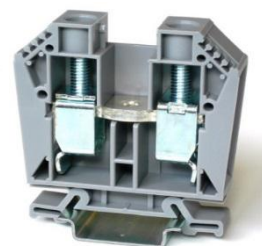

Article: **10134256-001LF**

Feed-through terminal block – Grey

Screw connection - 50mm² / 1/0AWG - Width 16 mm**GENERAL DATA**

Series	EURO 35-50
Item	10134256
Weight/Piece	56 g
Colour	Grey
Q.ty p.pck.	25
Q.ty p. box	400

TECHNICAL DATA / DIMENSIONS**Dimensions**

Width mm(in.)	16 (0.63)
Length mm(in.)	62 (2.44)
Height mm(in.)	61 (1.93)
Mounting type (EN 60715)	Omega TH35

Technical data

Maximum load current	150A
Insulating material	PA 66
Self-extinguishing degree acc. to UL94	V2
Rated surge voltage	8kV
Pollution degree	3
Surge voltage category	III
Insulating material group	I
Nominal Voltage	1000V
Nominal Current	150A
Temperature index, insulating material – Elec. UL 746 B - RTI	130°C
Static insulating material lower permissible temperature	-60°C

Connection data

Conductor cross-section solid min/max	2,50 / 50 mm ²
Conductor cross-section stranded min/max	2,50 / 50 mm ²
AWG min/max	14-1/0AWG
Max conductor cross-section stranded with ferrule with plastic sleeve	35 mm ² / L=18 mm
Stripping length	max 17mm

Screw	M6 – Zinc plated steel
Tightening torque	2.5Nm / 45 Lb-In
Clamp	Zinc plated steel
Current bar	Tin Plated copper alloy

APPROVALS

RINA

EN60947-7-1

50mm² – 1000V – 150A

EN60068-2-11

Salt mist test for 96 hours