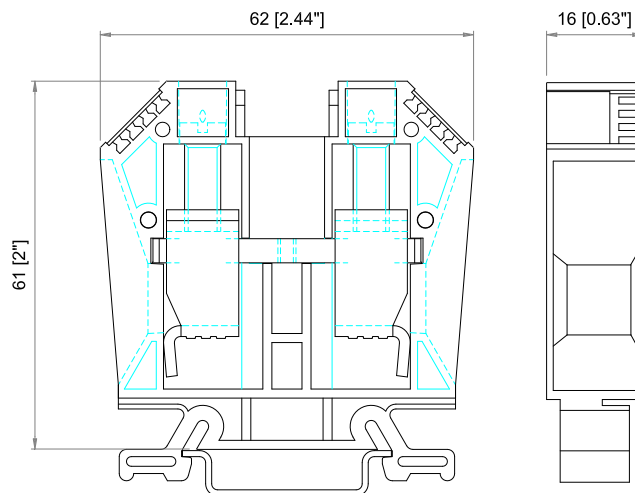

TECHNICAL DATA / DIMENSIONS

Dimensions

Width mm(in.)	16 (0.63)
Length mm(in.)	62 (2.44)
Height mm(in.)	61 (1.93)
Mounting type (EN 60715)	Omega TH35

Technical data

Maximum load current	150A
Insulating material	PA 66
Self-extinguishing degree acc. to UL94	V2
Rated surge voltage	8kV
Pollution degree	3
Surge voltage category	III
Insulating material group	I
Nominal Voltage	1000V
Nominal Current	150A
Temperature index, insulating material – Elec. UL 746 B - RTI	130°C
Static insulating material lower permissible temperature	-60°C

Connection data

Conductor cross-section solid min/max	2,50 / 50 mm ²
Conductor cross-section stranded min/max	2,50 / 50 mm ²
AWG min/max	14-1/0AWG
Max conductor cross-section stranded with ferrule with plastic sleeve	35 mm ² / L=18 mm
Stripping length	max 17mm

UL1059

SCCR

100kA

AWG 14-1/0 – 600V – 130A

TECHNICAL DRAWINGS

ACCESSORIES
Marking

Item	Description
10134398-001LF	Single-digit marking tag (5 x 3 mm) - white
10134398-002LF ~ 10134398-011LF	Single-digit marking tag (5 x 3 mm) – with marking: 0 ~ 9
10134398-012LF ~ 10134398-036LF	Single-digit marking tag (5 x 3 mm) – with marking: A ~ Z
10134399-001LF	Marking tag adapter – 6 slots for marking tags
10134400-001LF	Marking tags (5 x 12 mm) - white (special marking on request)
10134401-001LF	Marking tags (6 x 12 mm) - white (special marking on request)
10134449-001LF	Tags 6x12mm (39tags x 20cards)

DIN RAIL system - Mounting and Installation material

Item	Description
10134392-001LF	Steel Omega rail 35/7,5mm - 2mt length
10134393-001LF	Slotted steel Omega rail 35/7,5mm - 2mt length
10134394-001LF	Steel Omega rail 35/15mm - 2mt length
10134395-001LF	Slotted steel Omega rail 35/15mm - 2mt length
10134387-001LF	Angled support bracket
10134389-001LF	EURO STOP - End bracket width 9
10134390-001LF	EURO STOP - End bracket width 6
10134391-001LF	EURO STOP - Snap-on end bracket width 6