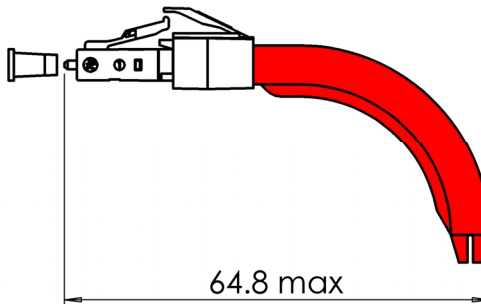

Title : LC long curved boot 90°, pack 100

Series
LC

Issue
26 Nov. 04

Page
1/2

Dimensions : mm [inches]

Short and long boot

Red boot not supplied

Only short boot

GENERAL

- Compatible with LC connectors
- Suitable for use with cable size Ø 1.6 to 2.4 mm
- Flammability = UL94 V0
- Colour : **Grey**
- Packaging : 100

CREATION						RADIALL [®] 101, rue P. Hoffmann 93116 ROSNY/BOIS FRANCE Tel : (33) 0149353535 Fax : (33) 0148546363
N°:						
PEN/EP: 02 05						
Name: LV	26 Nov. 04	Duplex rmk added	LV			
Date: 26 July 04	15 Nov. 04	Color added	LV			
Appr.:	Issue	Revisions	Name	Appr.		

Title : LC long curved boot 90°, pack 100

Series
LC

Issue
26 Nov. 04

Page
2/2

□ LC duplex assembly remark when both short and long boots are used :

Case n°1 :

Same boot on the same fiber,

Same fiber from side A to side B,

The cable length is different (11 mm / connector)

Case n°2 :

Different boot on the same fiber,

Same fiber from side A to side A