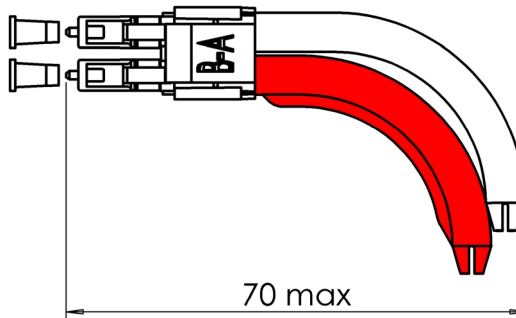

Title : LC long curved boot 90°, pack 100

Series
LC

Issue
26 Nov. 04

Page
1/2

Dimensions : mm [inches]

Short and long boot

Red boot not supplied

Only short boot

GENERAL

- Compatible with LC connectors
- Suitable for use with cable size Ø 1.6 to 2.4 mm
- Flammability = UL94 V0
- Colour : **Grey**
- Packaging : 100

CREATION						RADIALL [®] 101, rue P. Hoffmann 93116 ROSNY/BOIS FRANCE Tel : (33) 0149353535 Fax : (33) 0148546363
N°:						
PEN/EP: 02 05						
Name: LV	26 Nov. 04	Duplex rmk added	LV			
Date: 26 July 04	15 Nov. 04	Color added	LV			
Appr.:	Issue	Revisions	Name	Appr.		

Title : LC long curved boot 90°, pack 100

Series
LC

Issue
26 Nov. 04

Page
2/2

□ LC duplex assembly remark when both short and long boots are used :

Case n°1 :

Same boot on the same fiber,

Same fiber from side A to side B,

The cable length is different (11 mm / connector)

Case n°2 :

Different boot on the same fiber,

Same fiber from side A to side A