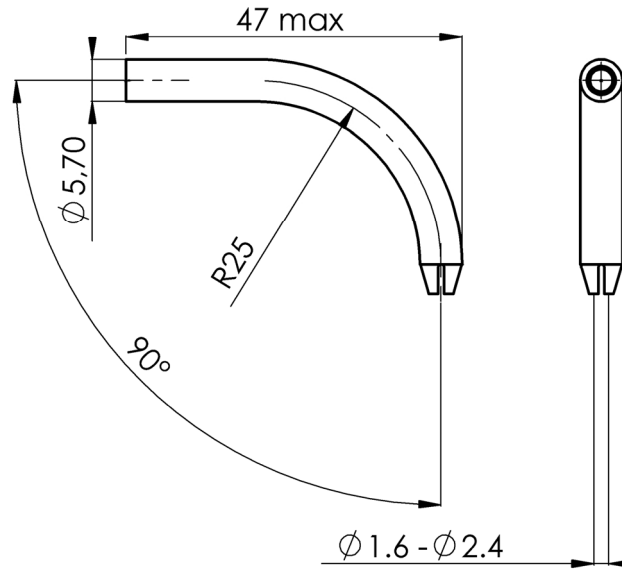

Title : LC long curved boot 90°, pack 100

Series
LC

Issue
26 Nov. 04

Page
1/2

Dimensions : mm [inches]

Short and long boot

Red boot not supplied

Only short boot

GENERAL

- Compatible with LC connectors
- Suitable for use with cable size Ø 1.6 to 2.4 mm
- Flammability = UL94 V0
- Colour : **Grey**
- Packaging : 100

CREATION						RADIALL [®] 101, rue P. Hoffmann 93116 ROSNY/BOIS FRANCE Tel : (33) 0149353535 Fax : (33) 0148546363
N°:						
PEN/EP: 02 05						
Name: LV	26 Nov. 04	Duplex rmk added	LV			
Date: 26 July 04	15 Nov. 04	Color added	LV			
Appr.:	Issue	Revisions	Name	Appr.		

Title : LC long curved boot 90°, pack 100

Series
LC

Issue
26 Nov. 04

Page
2/2

□ LC duplex assembly remark when both short and long boots are used :

Case n°1 :

Same boot on the same fiber,

Same fiber from side A to side B,

The cable length is different (11 mm / connector)

Case n°2 :

Different boot on the same fiber,

Same fiber from side A to side A