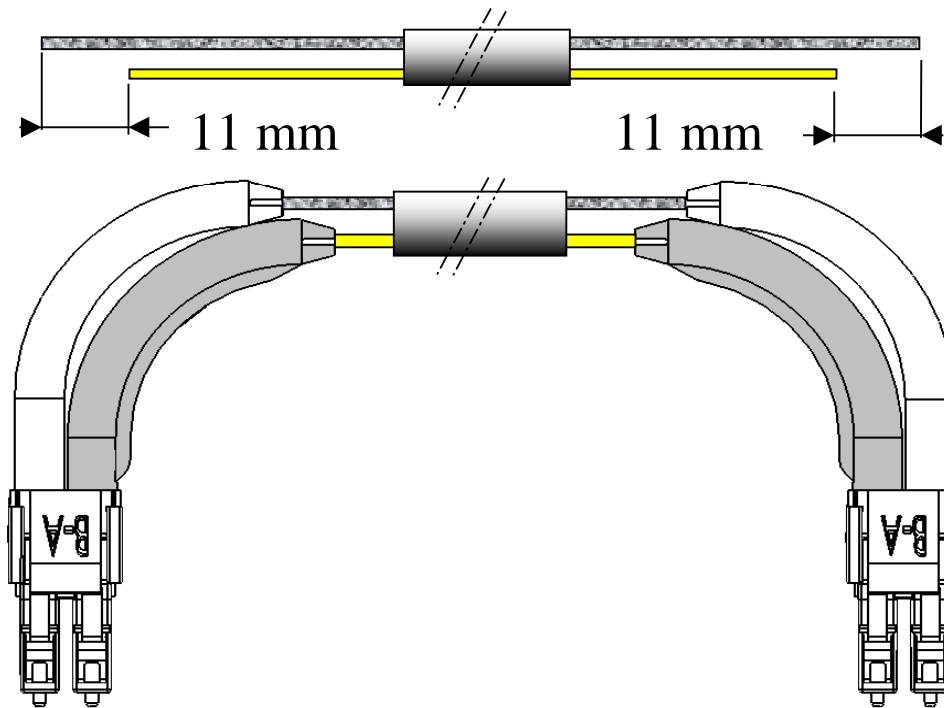

GENERAL

- Compatible with LC connectors
- Suitable for use with cable size Ø 1.6 to 2.4 mm
- Flammability = UL94 V0
- Colour : **Grey**
- Packaging : 100

CREATION						RADIALL [®] 101, rue P. Hoffmann 93116 ROSNY/BOIS FRANCE Tel : (33) 0149353535 Fax : (33) 0148546363
N°:						
PEN/EP: 02 05						
Name: LV	26 Nov. 04	Duplex rmk added	LV			
Date: 26 July 04	15 Nov. 04	Color added	LV			
Appr.:	Issue	Revisions	Name	Appr.		

Title : LC long curved boot 90°, pack 100

Series
LC

Issue
26 Nov. 04

Page
2/2

□ LC duplex assembly remark when both short and long boots are used :

Case n°1 :

Same boot on the same fiber,

Same fiber from side A to side B,

The cable length is different (11 mm / connector)

Case n°2 :

Different boot on the same fiber,

Same fiber from side A to side A