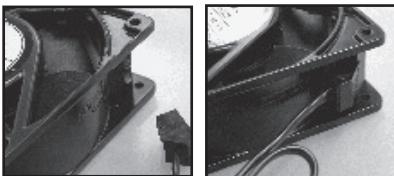

Fan Cords & Daisy Chains

C45 C90 C180 C180T

SPT-1, 2x 18AWG, 105C

Example: 3-head daisy chain with a 72 inch lead and an AC plug.

| Head Style | Number of Heads | Lead Length | Termination |
|---|--|--|--|
| C45 - | 3DC - | 72 | P |
| C45 = 45 deg. C90 = 90 deg. C180 = straight C180T = "T" shaped | blank = 1 2DC = 2 3DC = 3 4DC = 4 6DC = 6 9DC = 9 | Lead length in inches. 12" increment is standard for stock product. | blank = blunt cut ST = Stripped and Tinned P = NEMA 1-15 AC plug added EURO = European plug |

DAISY CHAINS...

permit multiple connections of fans to a single power source. Product is available from stock in 2, 3, 4, 6 and 9 head configurations with lead lengths ranging from 12"-12'.

Each head is separated by 12" of cord'. Standard product is blunt cut, but cords are usually available with AC plugs on request for an additional charge.