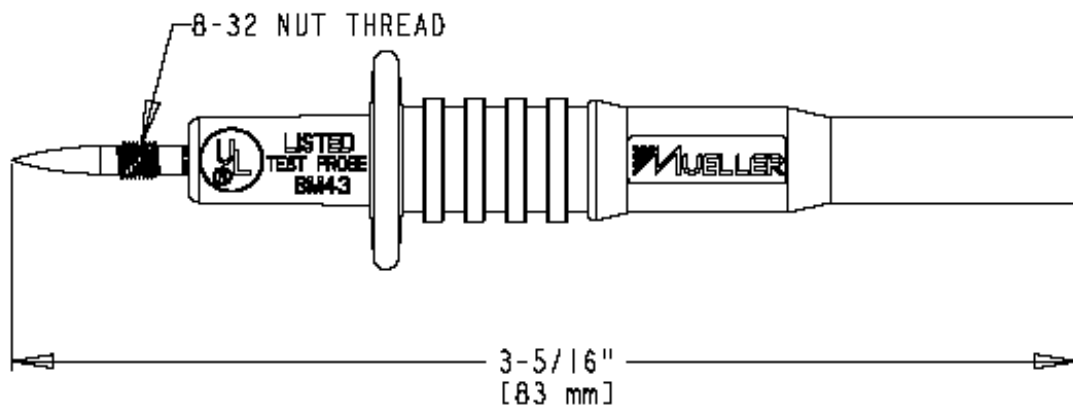

Part Number: BU-26106-*

Description: Insulated plug-On Test Prod With 8-32 Thread

2607

- Insulated plug-On Test Prod With 8-32 Thread
- Compatible with all shrouded, unshrouded, or retractable 0.16" (4mm) banana plugs
- Length: 3.3" (83 mm)
- *Std Colors: -0 Black -2 Red
- Material: Housing: Nylon; Contact: Nickel-plated brass
- Rating: 1000 Volts, 20 Amps, IEC 1010 Compliant