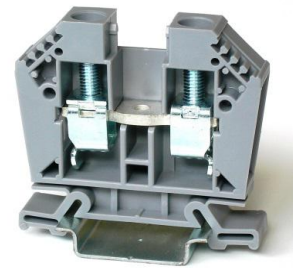

Euro Feed-through Terminal Block

Article: **10134255-001LF**

Feed-through terminal block - Grey
Screw connection - 25mm² / 4AWG - Width 12 mm

GENERAL DATA

Series	EURO 16-25
Item	10134255
Weight/Piece	29.4 g
Colour	Grey
Q.ty p.pck.	25
Q.ty p. box	500

TECHNICAL DATA / DIMENSIONS

Dimensions

Width mm(in.)	12 (0.46)
Length mm(in.)	56 (2.2)
Height mm(in.)	49 (1.93)
Mounting type (EN 60715)	Omega TH35

Technical data

Maximum load current	101A
Insulating material	PA 66
Self-extinguishing degree acc. to UL94	V2
Rated surge voltage	8kV
Pollution degree	3
Surge voltage category	III
Insulating material group	I
Nominal Voltage	1000V
Nominal Current	101A
Temperature index, insulating material – Elec. UL 746 B - RTI	130°C
Static insulating material lower permissible temperature	-60°C

Connection data

Conductor cross-section solid min/max	1.50 / 25 mm ²
Conductor cross-section stranded min/max	1.50 / 16 mm ²

AWG min/max	14-4AWG
Max conductor cross-section stranded with ferrule with plastic sleeve	25 mm ² / L=18 mm
Stripping length	max 12mm / 0.475in
Screw	M5 – Zinc plated steel
Tightening torque	2.0Nm / 30 Lb-In
Clamp	Zinc plated steel
Current bar	Tin Plated copper alloy