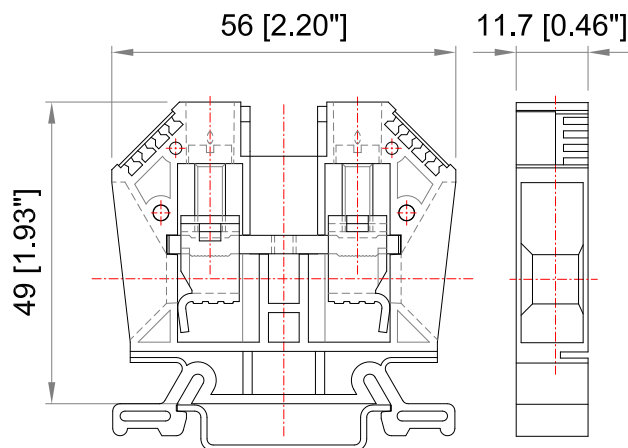

TECHNICAL DATA / DIMENSIONS

Dimensions

Width mm(in.)	12 (0.46)
Length mm(in.)	56 (2.2)
Height mm(in.)	49 (1.93)
Mounting type (EN 60715)	Omega TH35

Technical data

Maximum load current	101A
Insulating material	PA 66
Self-extinguishing degree acc. to UL94	V2
Rated surge voltage	8kV
Pollution degree	3
Surge voltage category	III
Insulating material group	I
Nominal Voltage	1000V
Nominal Current	101A
Temperature index, insulating material – Elec. UL 746 B - RTI	130°C
Static insulating material lower permissible temperature	-60°C

Connection data

Conductor cross-section solid min/max	1.50 / 25 mm ²
Conductor cross-section stranded min/max	1.50 / 16 mm ²

AWG min/max	14-4AWG
Max conductor cross-section stranded with ferrule with plastic sleeve	25 mm ² / L=18 mm
Stripping length	max 12mm / 0.475in
Screw	M5 – Zinc plated steel
Tightening torque	2.0Nm / 30 Lb-In
Clamp	Zinc plated steel
Current bar	Tin Plated copper alloy

AWG 14-4 – 600V – 85A

TECHNICAL DRAWINGS

ACCESSORIES

Marking

Item	Description
10134398-001LF	Single-digit marking tag (5 x 3 mm) - white
10134398-002LF ~ 10134398-011LF	Single-digit marking tag (5 x 3 mm) – with marking: 0 ~ 9
10134398-012LF ~ 10134398-036LF	Single-digit marking tag (5 x 3 mm) – with marking: A ~ Z
10134399-001LF	Marking tag adapter – 6 slots for marking tags
10134400-001LF	Marking tags (5 x 12 mm) - white (special marking on request)
10134401-001LF	Marking tags (6 x 12 mm) - white (special marking on request)
10134449-001LF	Tags 6x12mm (39tags x 20cards)

DIN RAIL system - Mounting and Installation material

Item	Description
10134392-001LF	Steel Omega rail 35/7,5mm - 2mt length
10134393-001LF	Slotted steel Omega rail 35/7,5mm - 2mt length
10134394-001LF	Steel Omega rail 35/15mm - 2mt length
10134395-001LF	Slotted steel Omega rail 35/15mm - 2mt length
10134387-001LF	Angled support bracket
10134389-001LF	EURO STOP - End bracket width 9
10134390-001LF	EURO STOP - End bracket width 6
10134391-001LF	EURO STOP - Snap-on end bracket width 6