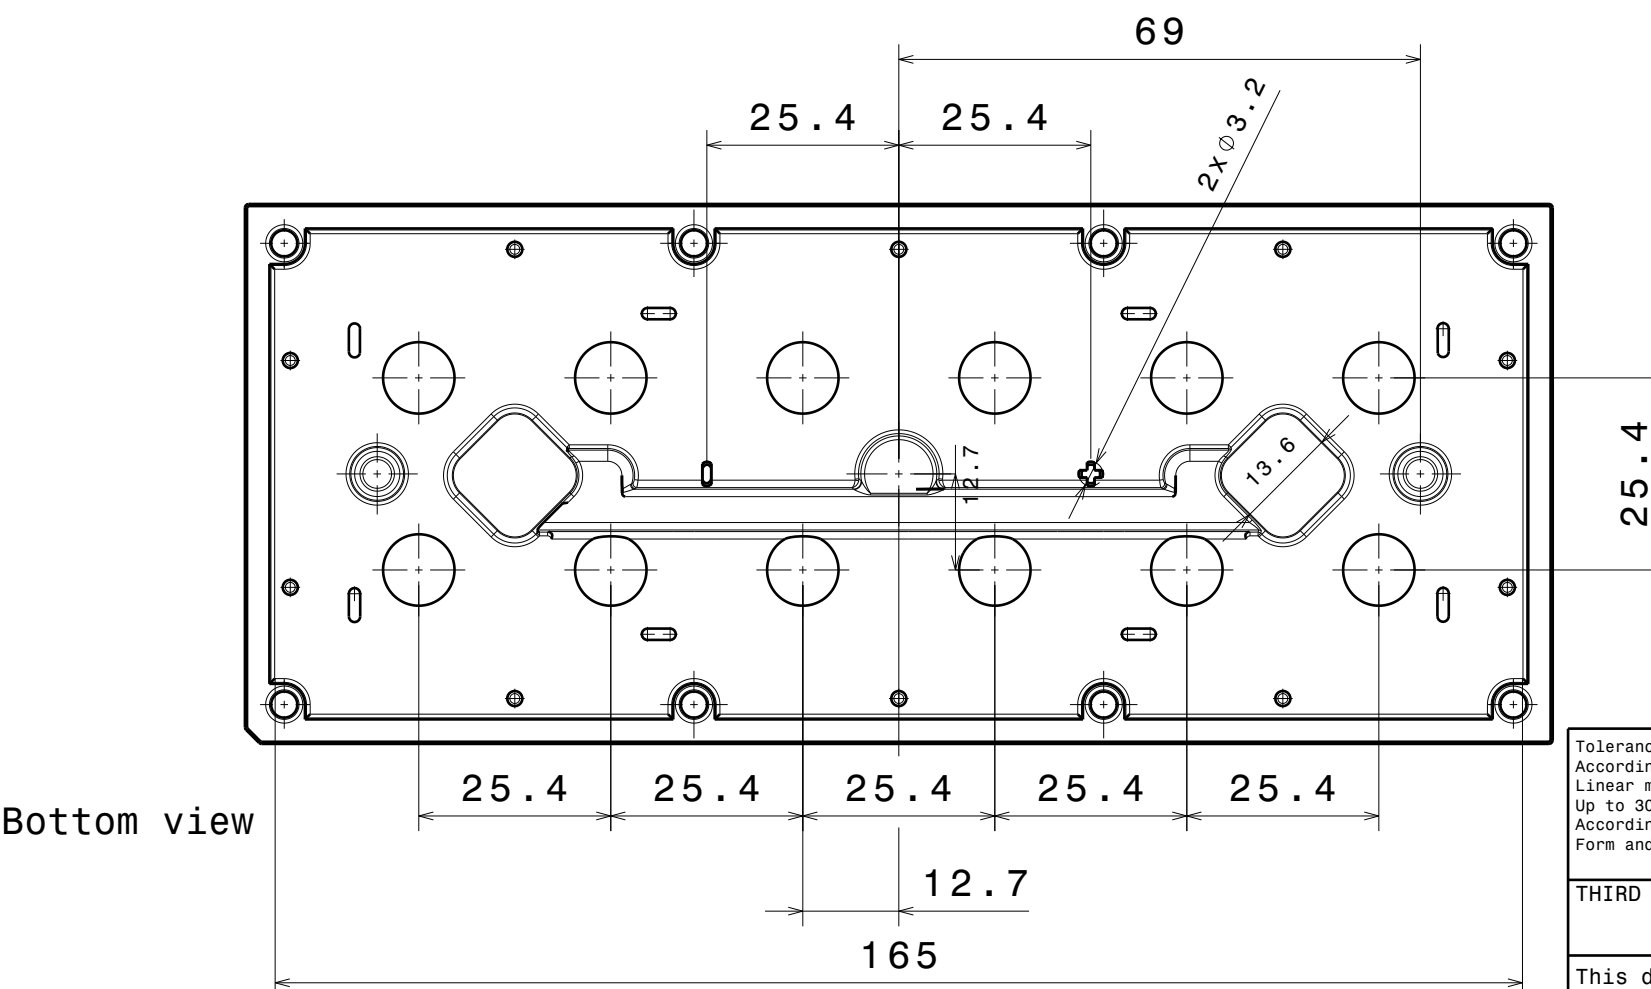

Section view B-B
Scale: 2:1

Section view A-A

INDEX	PART NO	DESCRIPTION	MATERIAL	COLOUR
1	C14017	STRADA-IP-2X6-DWC-90	PMMA	clear

Tolerances if not otherwise shown
According to DIN ISO 2768-1
Linear measures:
Up to 30mm class M, otherwise class C.
According to DIN ISO 2768-2
Form and position: class L

LEDiL LediL Oy
Salorankatu 10
FIN 24240 SALO
Finland

THIRD ANGLE PROJECTION:

DRAWING TITLE
C14017_STRADA-IP-2X6-DWC-90

This drawing is the property of LEDiL Oy. It may not be reproduced, copied or communicated without a written agreement with LEDiL Oy.

SIZE **A3** PART NUMBER **C14017**

SCALE 1:1 WEIGHT 46,2 g SHEET 1/1