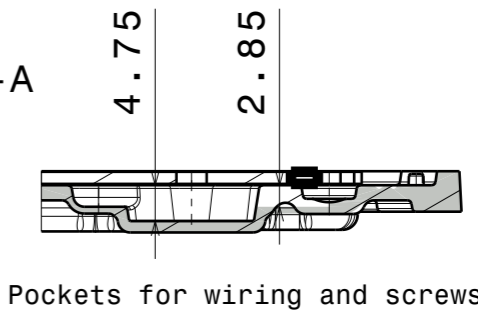

Section view B-B  
Scale: 2:1

Section view A-A

INDEX	PART NO	DESCRIPTION	MATERIAL	COLOUR
1	C14017	STRADA-IP-2X6-DWC-90	PMMA	clear

Tolerances if not otherwise shown  
According to DIN ISO 2768-1  
Linear measures:  
Up to 30mm class M, otherwise class C.  
According to DIN ISO 2768-2  
Form and position: class L

SIZE PART NUMBER  
**A3 C14017**

SCALE 1:1 WEIGHT 46,2 g SHEET 1/1