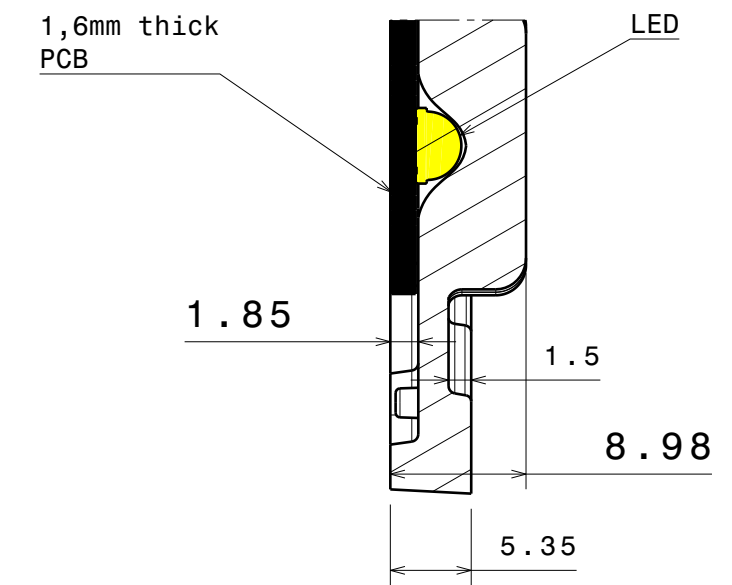

Section view B-B
Scale: 2:1

Section view A-A

INDEX	PART NO	DESCRIPTION	MATERIAL	COLOUR
1	C14017	STRADA-IP-2X6-DWC-90	PMMA	clear

Tolerances if not otherwise shown
According to DIN ISO 2768-1
Linear measures:
Up to 30mm class M, otherwise class C.
According to DIN ISO 2768-2
Form and position: class L

LEDiL LediL Oy
Salorankatu 10
FIN 24240 SALO
Finland

THIRD ANGLE PROJECTION:

DRAWING TITLE
C14017_STRADA-IP-2X6-DWC-90

This drawing is the property of LEDiL Oy. It may not be reproduced, copied or communicated without a written agreement with LEDiL Oy.

SIZE **A3** PART NUMBER **C14017**

SCALE 1:1 WEIGHT 46,2 g SHEET 1/1