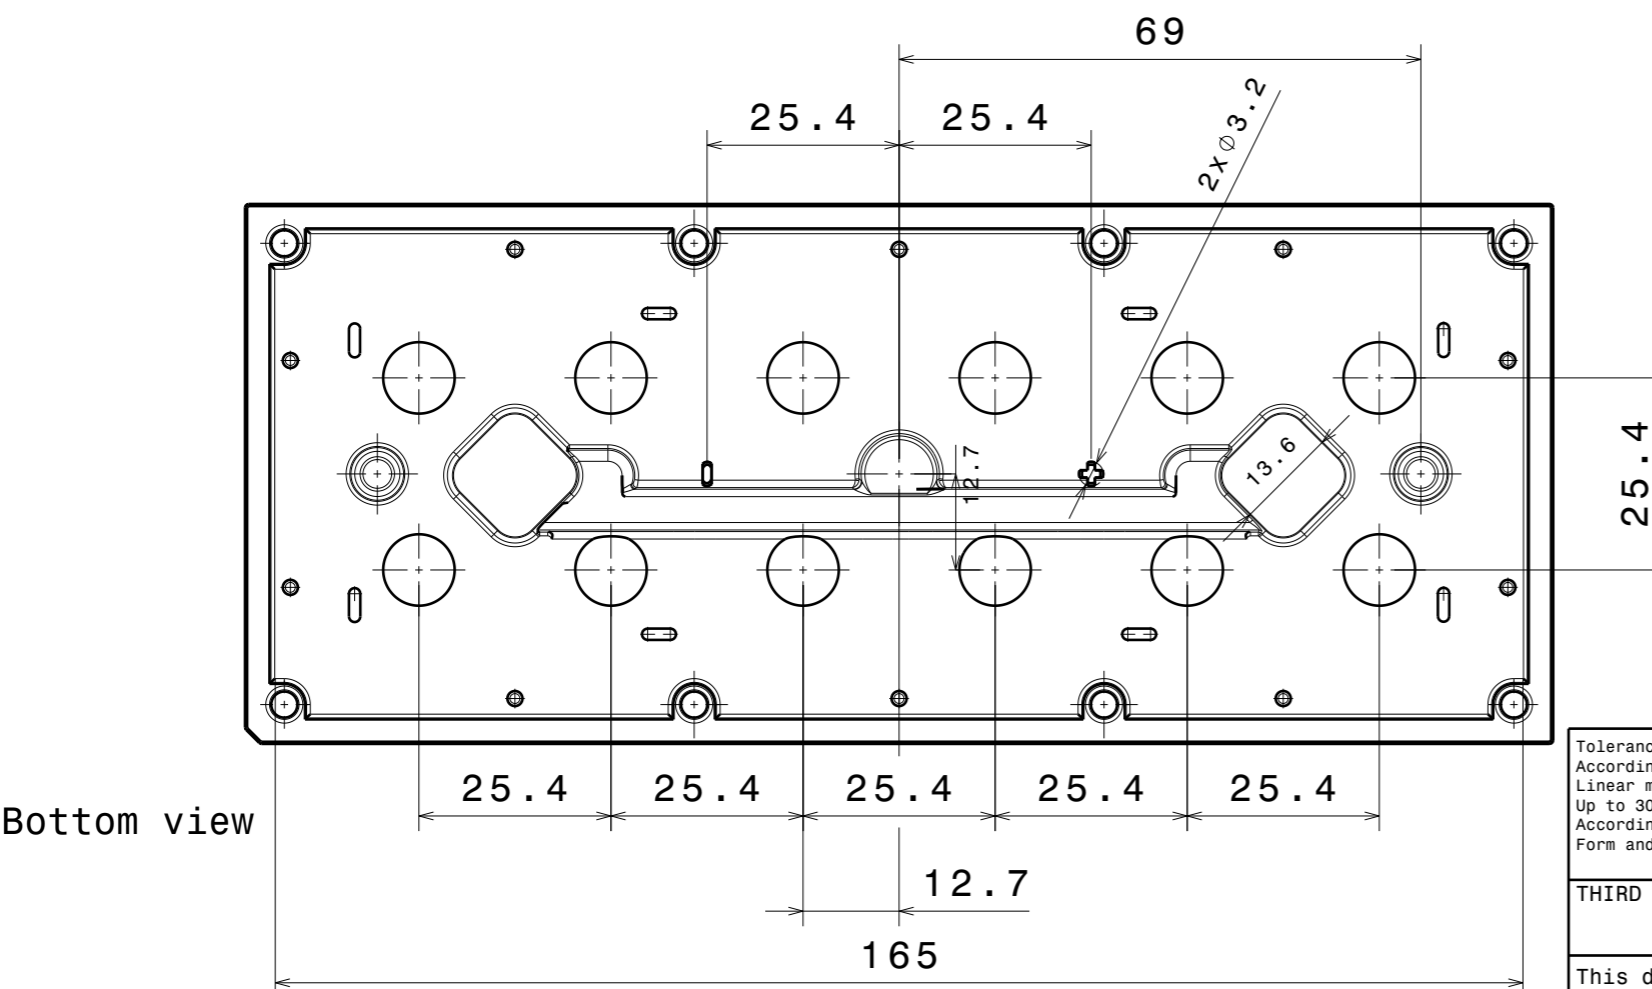

Section view B-B  
Scale: 2:1

Section view A-A

INDEX	PART NO	DESCRIPTION	MATERIAL	COLOUR
1	C14017	STRADA-IP-2X6-DWC-90	PMMA	clear

Tolerances if not otherwise shown  
According to DIN ISO 2768-1  
Linear measures:  
Up to 30mm class M, otherwise class C.  
According to DIN ISO 2768-2  
Form and position: class L

**LEDiL** LediL Oy  
Salorankatu 10  
FIN 24240 SALO  
Finland

THIRD ANGLE PROJECTION:

DRAWING TITLE  
**C14017\_STRADA-IP-2X6-DWC-90**

This drawing is the property of LEDiL Oy. It may not be reproduced, copied or communicated without a written agreement with LEDiL Oy.

SIZE PART NUMBER  
**A3 C14017**

SCALE 1:1 WEIGHT 46,2 g SHEET 1/1