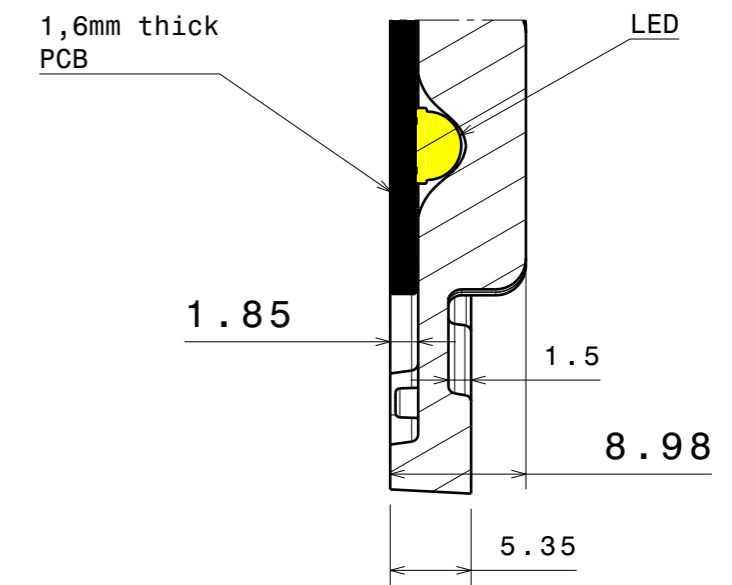

Section view B-B  
Scale: 2:1

Section view A-A

INDEX	PART NO	DESCRIPTION	MATERIAL	COLOUR
1	C14017	STRADA-IP-2X6-DWC-90	PMMA	clear

Tolerances if not otherwise shown  
According to DIN ISO 2768-1  
Linear measures:  
Up to 30mm class M, otherwise class C.  
According to DIN ISO 2768-2  
Form and position: class L

SIZE PART NUMBER  
**A3 C14017**

SCALE 1:1 WEIGHT 46,2 g SHEET 1/1