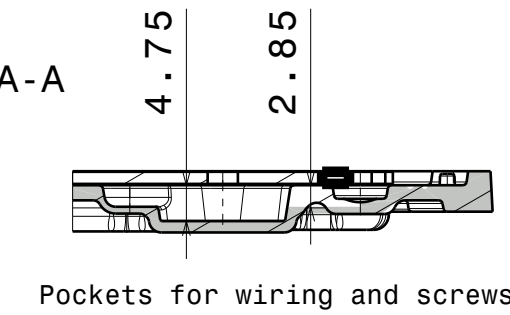

Section view B-B
Scale: 2:1

Section view A-A

INDEX	PART NO	DESCRIPTION	MATERIAL	COLOUR
1	C14017	STRADA-IP-2X6-DWC-90	PMMA	clear

Tolerances if not otherwise shown
According to DIN ISO 2768-1
Linear measures:
Up to 30mm class M, otherwise class C.
According to DIN ISO 2768-2
Form and position: class L

SIZE **A3** PART NUMBER **C14017**

SCALE 1:1 WEIGHT 46,2 g SHEET 1/1