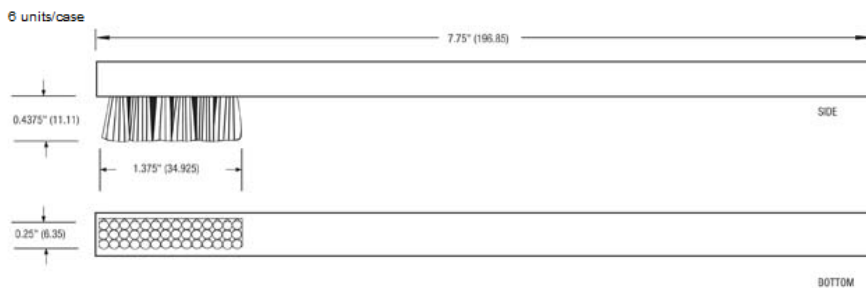

## Product Dimensions

2020-1 Brush 1 3/8" x 1/4" Horse Hair

**2021-1 Brush 1 3/8" x 1/4" Hog Hair**

**2022-1 Brush 2 1/8" x 7/8" Hog Hair**

**2025-1 Brush 1 3/8" x 1/4 Soft Brass**

**2027-1 Brush 7/8" x 3/8" Hog Hair**