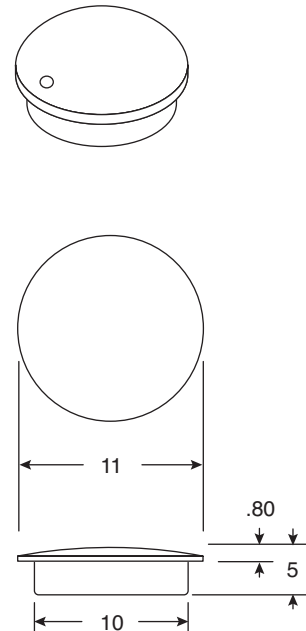

Part Number	Color	Marking	Marking Color
450-C151	Red	Plain	-
450-C152	Yellow	Plain	-
450-C153	Blue	Plain	-
450-C154	Green	Plain	-
450-C155	Gray	Plain	-
450-C156	Black	Plain	-
450-C159	Orange	Plain	-
450-CL151	Red	Line	White
450-CL152	Yellow	Line	White
450-CL153	Blue	Line	White
450-CL154	Green	Line	White
450-CL155	Gray	Line	Black
450-CL156	Black	Line	White
450-CL159	Orange	Line	White
450-CS151	Red	Dot	White
450-CS152	Yellow	Dot	White
450-CS153	Blue	Dot	White
450-CS154	Green	Dot	White
450-CS155	Gray	Dot	Black
450-CS156	Black	Dot	White
450-CS159	Orange	Dot	White

DIMENSIONS: mm

SPECIFICATIONS	
Material:	Plastic
Tolerance:	+/-0.20
Markings:	Plain, Line, Dot
Fits Knobs:	450-CK1532, 450-CK1560, 450-CK1564, 450-CKL560, 450-CKL564