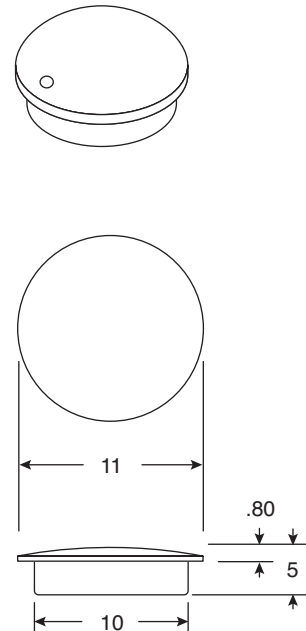

# Color Coded Plastic Caps

450-C15X, 450-CL15X,  
 and 450-CS15X Series

Date Last Revised: 08-17-15

Part Number	Color	Marking	Marking Color
450-C151	Red	Plain	-
450-C152	Yellow	Plain	-
450-C153	Blue	Plain	-
450-C154	Green	Plain	-
450-C155	Gray	Plain	-
450-C156	Black	Plain	-
450-C159	Orange	Plain	-
450-CL151	Red	Line	White
450-CL152	Yellow	Line	White
450-CL153	Blue	Line	White
450-CL154	Green	Line	White
450-CL155	Gray	Line	Black
450-CL156	Black	Line	White
450-CL159	Orange	Line	White
450-CS151	Red	Dot	White
450-CS152	Yellow	Dot	White
450-CS153	Blue	Dot	White
450-CS154	Green	Dot	White
450-CS155	Gray	Dot	Black
450-CS156	Black	Dot	White
450-CS159	Orange	Dot	White

DIMENSIONS: mm

## SPECIFICATIONS

<b>Material:</b>	Plastic
<b>Tolerance:</b>	+/-0.20
<b>Markings:</b>	Plain, Line, Dot
<b>Fits Knobs:</b>	450-CK1532, 450-CK1560, 450-CK1564, 450-CKL560, 450-CKL564

Available from Mouser Electronics  
 1-800-346-6873 / [www.mouser.com](http://www.mouser.com)