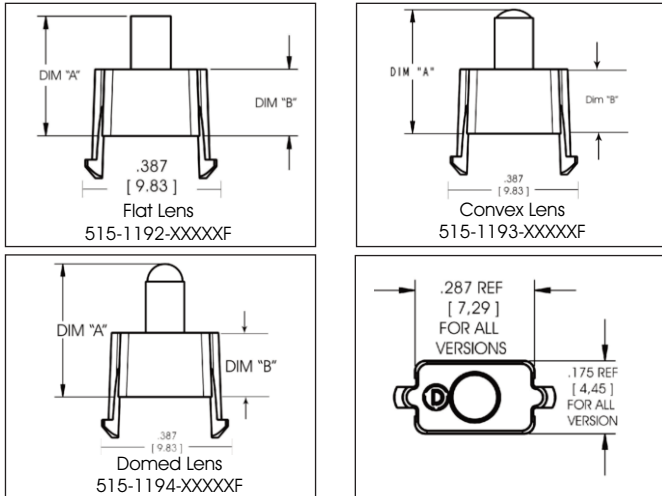

## Optopipe® Vertical Lightpipes 3mm Diameter

### Application

Dialight Optopipe® vertical light pipes provide an excellent solution for products that contain a PCB that is parallel to the panel in need of indication. These UL94-V0 Water Clear Polycarbonate light pipes are secured to the PCB using a custom snap-fit base that is easy to install. Vertical light pipes are ideal for building automation and other industrial applications where light needs to be transferred from a parallel PC board, or the environment is subject to shock and vibration. A good way to utilize low voltage and low current LEDs, Dialight's optopipes provide a great way to efficiently transfer light.

### Features & Benefits:

- Lengths varying from .250" to 1.250"
- Three lens styles for optimal viewing angles; Flat, Domed, and Convex
- Designed for both single and multi-color LEDs
- Positive snap in mounting to PCB with opaque light barrier
- Low-voltage and minimal power consumption
- Light is produced through photonic emission, not as a by-product of a radiating heat source
- Molded from RoHS compliant UL94-V0 Water Clear Polycarbonate with an oxygen index of 35%.
- Designed to be used with Dialight surface mount led's plcc-2 and plcc-4 pad layout shown, 597-XXXX-207f. See the surface mount selector guide for led operating characteristics. Lower profile surface mount led's in 598 and 597 series can be used as well as, reverse mount led's. Please consult factory for availability.
- Available in clear lens (F) and diffused textured lens (DF)

### Order Codes

Part Number	DIM "A" inches (mm)	DIM "B" inches (mm)	Lens Shape
515-1192-00250F	.250 (6.35)	.197 (5)	Flat
515-1192-00550F	.550 (13.97)	.375 (9.53)	Flat
515-1192-01000F	1.000 (25.4)	.375 (9.53)	Flat
515-1194-00300F	.300 (7.62)	.197 (5)	Domed
515-1194-00350F	.350 (8.89)	.197 (5)	Domed
515-1194-00450F	.450 (11.43)	.197 (5)	Domed
515-1194-01000F	1.000 (25.4)	.375 (9.53)	Domed