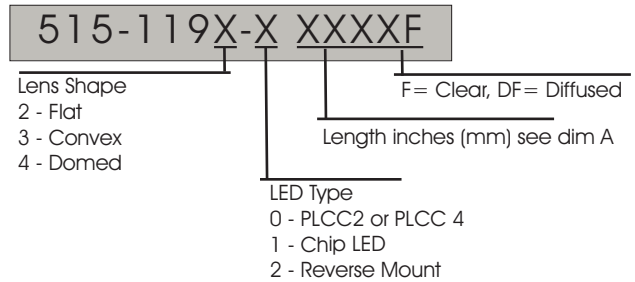

## Optopipe® Vertical Lightpipes 3mm Diameter

### Features & Benefits:

- Lengths varying from .250" to 1.250"
- Three lens styles for optimal viewing angles; Flat, Domed, and Convex
- Designed for both single and multi-color LEDs
- Positive snap in mounting to PCB with opaque light barrier
- Low-voltage and minimal power consumption
- Light is produced through photonic emission, not as a by-product of a radiating heat source
- Molded from RoHS compliant UL94-V0 Water Clear Polycarbonate with an oxygen index of 35%.
- Designed to be used with Dialight surface mount led's plcc-2 and plcc-4 pad layout shown, 597-XXXX-207f. See the surface mount selector guide for led operating characteristics. Lower profile surface mount led's in 598 and 597 series can be used as well as, reverse mount led's. Please consult factory for availability.
- Available in clear lens (F) and diffused textured lens (DF)

### Order Codes

Part Number	DIM "A" inches (mm)	DIM "B" inches (mm)	Lens Shape
515-1192-00250F	.250 (6.35)	.197 (5)	Flat
515-1192-00550F	.550 (13.97)	.375 (9.53)	Flat
515-1192-01000F	1.000 (25.4)	.375 (9.53)	Flat
515-1194-00300F	.300 (7.62)	.197 (5)	Domed
515-1194-00350F	.350 (8.89)	.197 (5)	Domed
515-1194-00450F	.450 (11.43)	.197 (5)	Domed
515-1194-01000F	1.000 (25.4)	.375 (9.53)	Domed