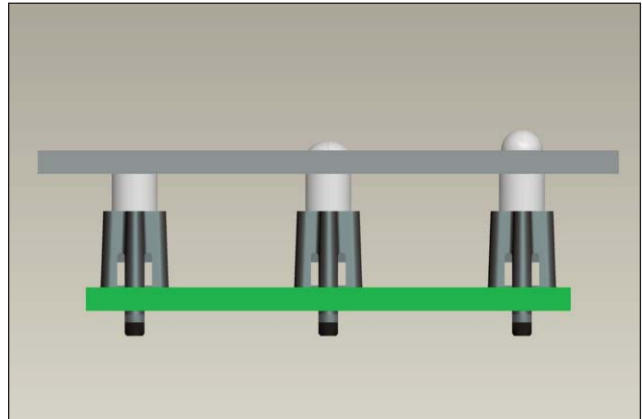

## Optopipe® Vertical Lightpipes 3mm Diameter

### Application

Dialight Optopipe® vertical light pipes provide an excellent solution for products that contain a PCB that is parallel to the panel in need of indication. These UL94-V0 Water Clear Polycarbonate light pipes are secured to the PCB using a custom snap-fit base that is easy to install. Vertical light pipes are ideal for building automation and other industrial applications where light needs to be transferred from a parallel PC board, or the environment is subject to shock and vibration. A good way to utilize low voltage and low current LEDs, Dialight's optopipes provide a great way to efficiently transfer light.

### Features & Benefits:

- Lengths varying from .250" to 1.250"
- Three lens styles for optimal viewing angles; Flat, Domed, and Convex
- Designed for both single and multi-color LEDs
- Positive snap in mounting to PCB with opaque light barrier
- Low-voltage and minimal power consumption
- Light is produced through photonic emission, not as a by-product of a radiating heat source
- Molded from RoHS compliant UL94-V0 Water Clear Polycarbonate with an oxygen index of 35%.
- Designed to be used with Dialight surface mount led's plcc-2 and plcc-4 pad layout shown, 597-XXXX-207f. See the surface mount selector guide for led operating characteristics. Lower profile surface mount led's in 598 and 597 series can be used as well as, reverse mount led's. Please consult factory for availability.
- Available in clear lens (F) and diffused textured lens (DF)