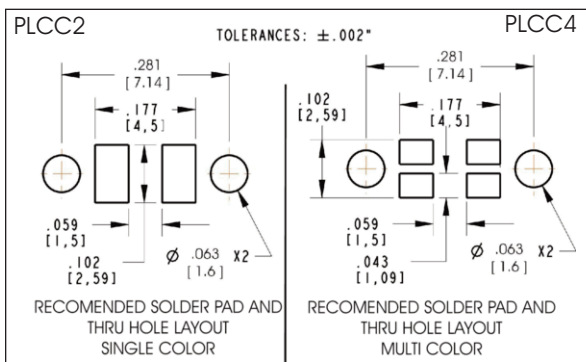

## Optopipe® Vertical Lightpipes 3mm Diameter

### Application

Dialight Optopipe® vertical light pipes provide an excellent solution for products that contain a PCB that is parallel to the panel in need of indication. These UL94-V0 Water Clear Polycarbonate light pipes are secured to the PCB using a custom snap-fit base that is easy to install. Vertical light pipes are ideal for building automation and other industrial applications where light needs to be transferred from a parallel PC board, or the environment is subject to shock and vibration. A good way to utilize low voltage and low current LEDs, Dialight's optopipes provide a great way to efficiently transfer light.

### Features & Benefits:

- Lengths varying from .250" to 1.250"
- Three lens styles for optimal viewing angles; Flat, Domed, and Convex
- Designed for both single and multi-color LEDs
- Positive snap in mounting to PCB with opaque light barrier
- Low-voltage and minimal power consumption
- Light is produced through photonic emission, not as a by-product of a radiating heat source
- Molded from RoHS compliant UL94-V0 Water Clear Polycarbonate with an oxygen index of 35%.
- Designed to be used with Dialight surface mount led's plcc-2 and plcc-4 pad layout shown, 597-XXXX-207f. See the surface mount selector guide for led operating characteristics. Lower profile surface mount led's in 598 and 597 series can be used as well as, reverse mount led's. Please consult factory for availability.
- Available in clear lens (F) and diffused textured lens (DF)

### Order Codes

Part Number	DIM "A" inches (mm)	DIM "B" inches (mm)	Lens Shape
515-1192-00250F	.250 (6.35)	.197 (5)	Flat
515-1192-00550F	.550 (13.97)	.375 (9.53)	Flat
515-1192-01000F	1.000 (25.4)	.375 (9.53)	Flat
515-1194-00300F	.300 (7.62)	.197 (5)	Domed
515-1194-00350F	.350 (8.89)	.197 (5)	Domed
515-1194-00450F	.450 (11.43)	.197 (5)	Domed
515-1194-01000F	1.000 (25.4)	.375 (9.53)	Domed