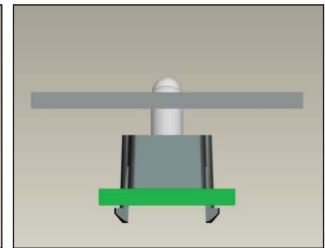

## Optopipe® Vertical Lightpipes 3mm Diameter

### Application

Dialight Optopipe® vertical light pipes provide an excellent solution for products that contain a PCB that is parallel to the panel in need of indication. These UL94-V0 Water Clear Polycarbonate light pipes are secured to the PCB using a custom snap-fit base that is easy to install. Vertical light pipes are ideal for building automation and other industrial applications where light needs to be transferred from a parallel PC board, or the environment is subject to shock and vibration. A good way to utilize low voltage and low current LEDs, Dialight's optopipes provide a great way to efficiently transfer light.

### Features & Benefits:

- Lengths varying from .250" to 1.250"
- Three lens styles for optimal viewing angles; Flat, Domed, and Convex
- Designed for both single and multi-color LEDs
- Positive snap in mounting to PCB with opaque light barrier
- Low-voltage and minimal power consumption
- Light is produced through photonic emission, not as a by-product of a radiating heat source
- Molded from RoHS compliant UL94-V0 Water Clear Polycarbonate with an oxygen index of 35%.
- Designed to be used with Dialight surface mount led's plcc-2 and plcc-4 pad layout shown, 597-XXXX-207f. See the surface mount selector guide for led operating characteristics. Lower profile surface mount led's in 598 and 597 series can be used as well as, reverse mount led's. Please consult factory for availability.
- Available in clear lens (F) and diffused textured lens (DF)