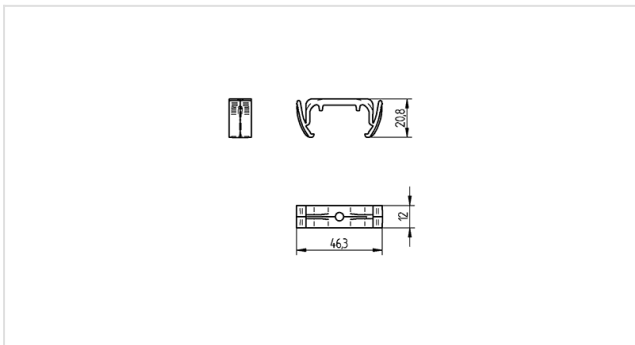

37.132.-303

Licht-Komponenten
LED Platinen-Anschlusselement

Color:

schwarz

Part no.:

37.132.-303.80

Description

- Screw fixing: Sheet metal screw St 4.2x12 or cylinder head screw M4x12 (max. head height 4 mm/1.16``)

Product name:

Mounting clip for vertical farming LED modules

Color:

black

Mounting method 1:

Screw mount

Pkg.:

1