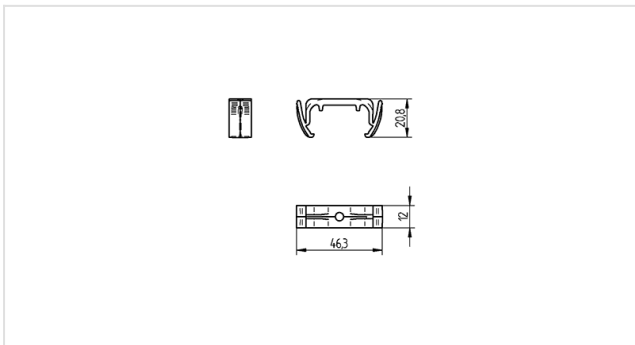

37.132.-303

Licht-Komponenten
LED Platinen-Anschlusselement

Color: schwarz
Part no.: 37.132.-303.80

Description

- Screw fixing: Sheet metal screw St 4.2x12 or cylinder head screw M4x12 (max. head height 4 mm/1.16``)

Product name:	Mounting clip for vertical farming LED modules
Color:	black
Mounting method 1:	Screw mount
Pkg.:	1