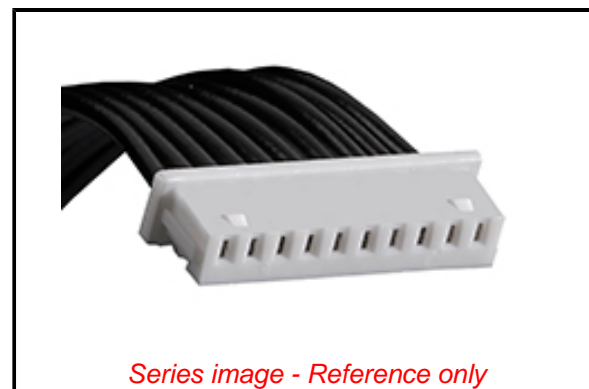

PLEASE CHECK WWW.MOLEX.COM FOR LATEST PART INFORMATION

Part Number: [0151341002](#)
Status: **Active**
Overview: [PicoBlade Connector System](#)
Description: PicoBlade-to-PicoBlade Off-the-Shelf (OTS) Cable Assembly, Single Row, 150.00mm Length, 10 Circuits, Natural

Documents:

[3D Model](#) [RoHS Certificate of Compliance (PDF)](#)
[Drawing (PDF)](#) [Product Literature (PDF)](#)

General

Product Family	Cable Assemblies
Series	15134
Application	Signal, Wire-to-Board, Wire-to-Wire
Assembly Configuration	Dual Ended Connectors
Connector to Connector	PicoBlade-to-PicoBlade
Overmolded	No
Overview	PicoBlade Connector System
Product Literature Order No	987651-6143
Product Name	PicoBlade
Type	Discrete Wire Assembly
UPC	191128412315

Physical

Cable Length	150.00mm
Circuits (Loaded)	10
Color - Resin	Natural
Gender	Female-Female
Lock to Mating Part	Yes
Material - Metal	Phosphor Bronze
Material - Plating Mating	Tin
Material - Plating Termination	Tin
Material - Resin	Polyester
Net Weight	5.330/g
Number of Rows	1
Packaging Type	Bag
Pitch - Mating Interface	1.25mm
Plating min - Mating	0.889µm
Plating min - Termination	0.914µm
Single Ended	No
Termination Interface: Style	Crimp or Compression
Wire Insulation Diameter	0.90mm
Wire Size AWG	28
Wire/Cable Type	UL 1061

Electrical

Current - Maximum per Contact	1.0A
Voltage - Maximum	125V

Material Info

Reference - Drawing Numbers

Sales Drawing	2012343240-000

Series image - Reference only

EU ELV

Not Relevant

EU RoHS

Compliant

REACH SVHC

Not Contained Per -
ED/71/2019 (16 July
2019)

Halogen-Free

Status

Not Low-Halogen

For more information, please visit [Contact US](#)

China ROHS

ELV

RoHS Phthalates

China RoHS

Green Image

Not Relevant

Not Contained

Search Parts in this Series

[15134 Series](#)

Mates With

PicoBlade Header [53261](#) , [53047](#) , [53398](#) ,
[53048](#)
PicoBlade Plug Housing [51047](#)