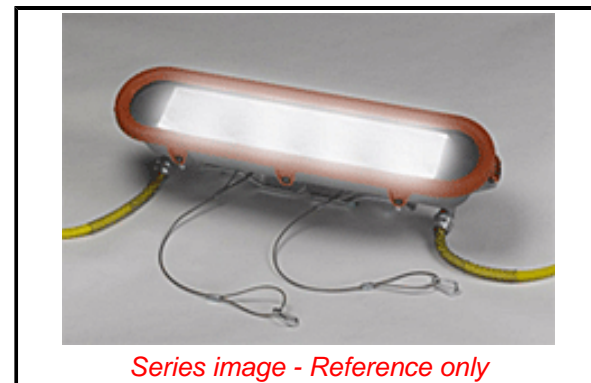

PLEASE CHECK WWW.MOLEX.COM FOR LATEST PART INFORMATION

Part Number: [1302430030](#)
Status: **Active**
Overview: [Wide-Area Lighting Products](#)
Description: Haztex Wide Area LED Work Light, 4 x 20W, with 90o Brad Power Plug

Documents:

[Drawing (PDF)](#) [RoHS Certificate of Compliance (PDF)](#)
[Product Specification PS-130243-002-001 (PDF)](#)

General

Product Family	Portable Lighting
Series	130243
Comments	Class 1, Division 2, Groups B, C, and D, Class 1, Division 2, Groups B, C, and D
Exclude SD Check	Yes
NEMA Configuration	N/A
NEMA Rating	NEMA 3R
Outlet	None
Overview	Wide-Area Lighting Products
Product Name	Haztex
Type	Wide Area Lamps
UPC	78172539694

Physical

Cord Length - Primary	N/A
Cord Length - Secondary	N/A
Depth	176.90m (6.960")
Duty	Hazardous
Guard Included	No
Guard Type	N/A
Height	166.50mm (6.555")
Length	706.37mm (27.810")
Material - Globe	Clear Polycarbonate
Material - Guard	Silicone Rubber
Mounting Style	Variable
Packaging Type	Carton
Socket Construction	N/A

Electrical

Bulb Type	LED
Lamp Type	20W LED
Lamp Wattage - Maximum	20W x 4
Lumens	5270
On/Off Switch	No
Voltage (Fixture) - Maximum	120V, 277V

Material Info

Engineering Number	1076HZ21L19BPC

Reference - Drawing Numbers

Product Specification	PS-130243-002-001
Sales Drawing	SD-130243-1001

EU ELV

Not Reviewed

EU RoHS

Not Reviewed

REACH SVHC

Not Reviewed

Halogen-Free

Status

Not Reviewed

For more information, please visit [Contact US](#)

China ROHS

Not Reviewed

ELV

Not Relevant

RoHS Phthalates

Not Reviewed

Search Parts in this Series

[130243 Series](#)