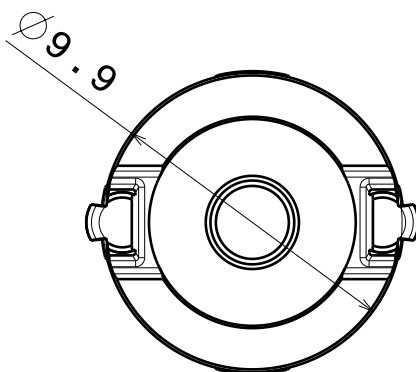

<b>Ordering number</b>	<b>FA11856</b>		
<b>Description</b>	<b>FA11856_Lisa2-O-90-clip16-XP</b>		
Family	Lisa2	FWHM	48+18 degrees
Type	Assembly	Efficiency	-
LED	XP-E	cd/lm	-
Color	Black	Gerber File	Available
Diameter	9.9 mm		
Height	7 mm		
Style	Round		
Optic Material	PMMA		
Holder Material	PC		
Fastening	Glue, tape		
Status	Ready		

D

C

B

A

4

4

Lens

3

hh

19.10.2009

SIZE

A4

DRAWING NUMBER

REV

1

SCALE