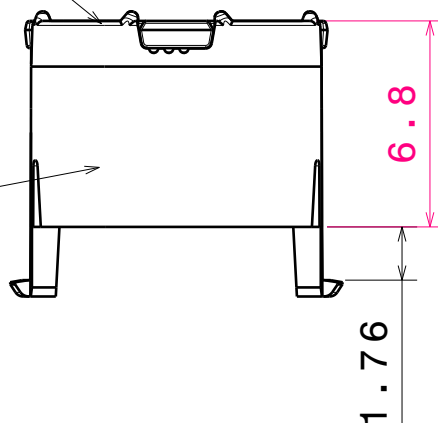

2

2

Materials:
Lens PMMA
Holder PC

1

1

This drawing is our property.
It can't be reproduced
or communicated without
our written agreement.

L
T
F
F

e
e
i
i
N
n

d
h

DRAWING TITLE

Datasheet Lisa2-clip16-XP series Assy

DRAWN BY

DATE

p

30.12.2009

CHECKED BY

DATE

s

n

23.12.2009

DESIGNED BY

DATE

hh

19.10.2009

SIZE

A4

DRAWING NUMBER

REV

1

SCALE

4:1

WEIGHT (g)

SHEET

1/1

D

A