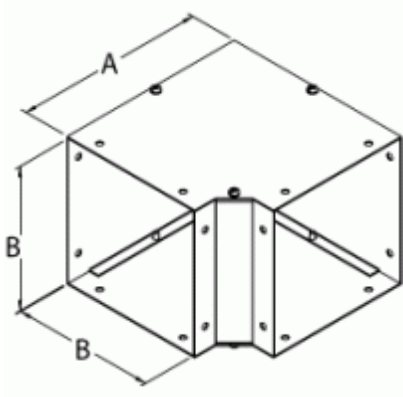

Quality Products. Service Excellence.

90 degree Elbow *CWEL90 Series*

Painted Steel

Part No.	Size
CWEL290	2.5 x 2.5
CWEL490	4 x 4
CWEL690	6 x 6
CWEL890	8 x 8
CWEL1090	10 x 10
CWEL1290	12 x 12

Unpainted Galvanized

Part No.	Size
CWEL290G	2.5 x 2.5
CWEL490G	4 x 4
CWEL690G	6 x 6
CWEL890G	8 x 8
CWEL1090G	10 x 10
CWEL1290G	12 x 12

Data subject to change without notice

© 2020. Hammond Manufacturing Ltd. All rights reserved.