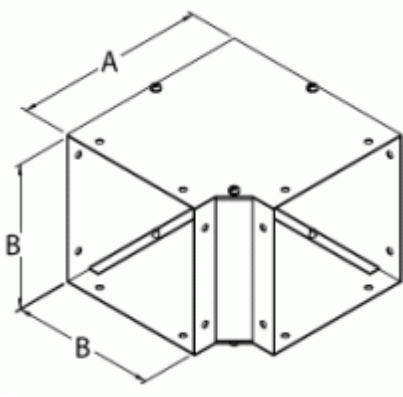

Quality Products. Service Excellence.

90 degree Elbow *CWEL90 Series*

Painted Steel

Part No.	Size
CWEL290	2.5 x 2.5
CWEL490	4 x 4
CWEL690	6 x 6
CWEL890	8 x 8
CWEL1090	10 x 10
CWEL1290	12 x 12

Unpainted Galvanized

Part No.	Size
CWEL290G	2.5 x 2.5
CWEL490G	4 x 4
CWEL690G	6 x 6
CWEL890G	8 x 8
CWEL1090G	10 x 10
CWEL1290G	12 x 12

Data subject to change without notice

© 2020. Hammond Manufacturing Ltd. All rights reserved.