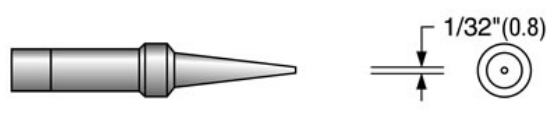

C-462-7 700°F conical

Cross Reference: Weller PTP7, Weller PTT7
0.8mm
10 units/case