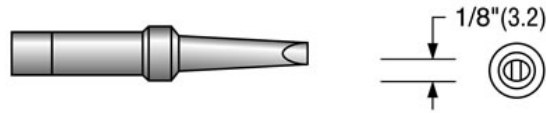

### C-3040-8 800°F screwdriver

Cross Reference: Weller PTB8  
2.4mm  
10 units/case

**C-3036-7 700°F screwdriver**

Cross Reference: Weller PTC7  
3.2mm  
10 units/case

**C-3036-8 800°F screwdriver**

Cross Reference: Weller PTC8  
3.2mm  
10 units/case