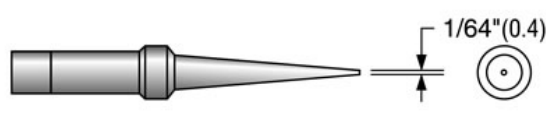

**C-462-7 700°F conical**

Cross Reference: Weller PTP7, Weller PTT7  
0.8mm  
10 units/case

**C-462-8 800°F conical**

Cross Reference: Weller PTP8  
0.8mm  
10 units/case

**C-494-7 700°F long conical**

Cross Reference: Weller PTS7  
0.4mm  
10 units/case