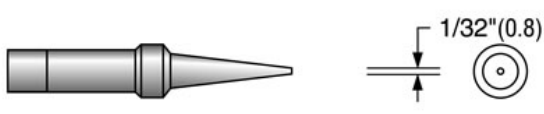

C-462-8 800°F conical

Cross Reference: Weller PTP8
0.8mm
10 units/case