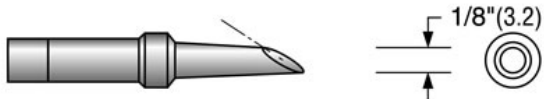

C-5141-8 800°F bevel

Cross Reference: Weller PTCC8, Weller PTDD8
3.2mm
10 units/case