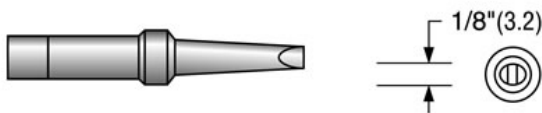

C-3036-9 900°F screwdriver

Cross Reference: Weller PTC9
3.2mm
10 units/case