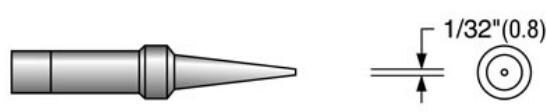

C-462-7 700°F conical

Cross Reference: Weller PTP7, Weller PTT7
0.8mm
10 units/case