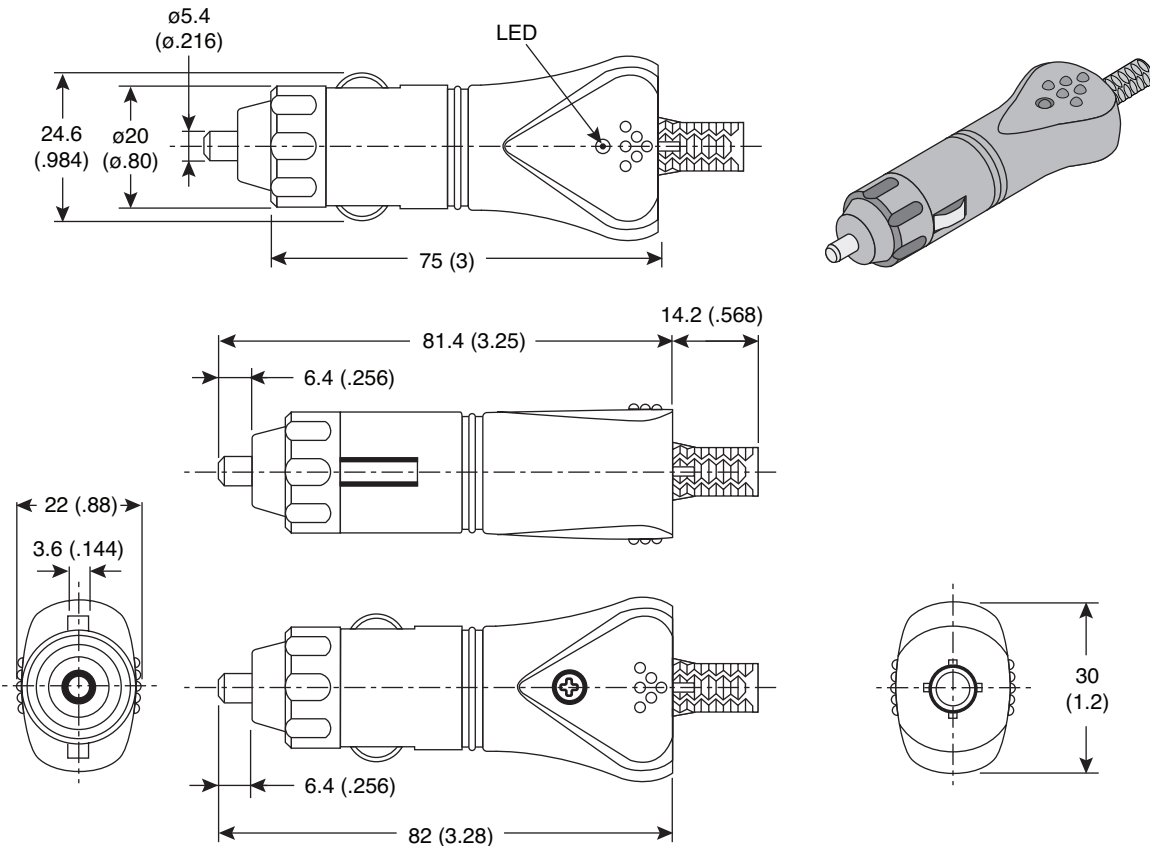

# Auto Power Plug with Green LED

171-R1326-EX

**KOBI**CONN

Auto Power Plug with Green LED

Dimensions: mm (in.)

## Specifications

<b>Rating:</b>	12V, Max. 8A
<b>Contact resistance:</b>	100m $\Omega$ Max.
<b>Insulation resistance:</b>	DC 500V 100M $\Omega$ Min.
<b>Voltage breakdown:</b>	AC 1000V 1 Minute
<b>Operating temperature:</b>	-20°C ~ 65°C
<b>Fuse:</b>	8A .25 x 1.25
<b>Resistor:</b>	1/4W $\pm$ 5% 680 $\Omega$
RoHS Compliant by exemption	