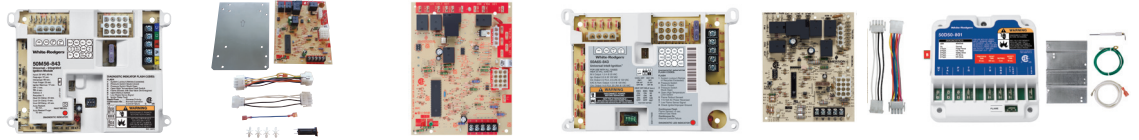

# Lennox Single Stage Furnace Controls

## Universal and OEM Direct Furnace Control Replacement Kits

Controls Gas Valve, Ignitor, Blower, Inducer, Humidifier and Air Cleaner.

Models	50M56U-843	21D83M-843	50A66-743 Board Only	50A65-843	50M56U-801	50D50-801
Control Type	Universal Kit	Direct Replacement Kit	Direct Replacement Control	Universal Control	Direct Replacement Kit	Direct Replacement Kit
Ignitor Voltage	120V	80V	80V	80V	120V	Spark
Versatility	Replaces Over 300 Controls	Replaces Over 40 Controls	Replaces 16 Controls	Replaces Over 20 Controls	Replaces 28 Controls	Replaces 45 Controls
Ignitor Included	HotRod™ Universal Nitride 120V Ignitor	N/A	N/A	N/A	HotRod™ Universal Nitride 120V Ignitor	N/A
Harnesses Included	Harnesses with Selection Chart	Harnesses with Selection Chart	N/A	N/A	Harnesses with Selection Chart	Includes Flame Sensor and Ground Wire
Diagnostics	System Diagnostic LED with Fault Recall	System Diagnostic LED	System Diagnostic LED	System Diagnostic LED	System Diagnostic LED – Tri-Color (Green, Red and Amber)	System Diagnostic LED
Dedicated Humidification (Optional)	120V	120V or 24V	120V or 24V	120V	120V	N/A
Electronic Air Cleaner (Optional)	120V	120V	120V	120V	120V	N/A
Mounting	Cutout Template and Screws Included	Direct Replacement/ Mounting Plate Included	Drop-in Replacement	Cutout Template and Screws Included	N/A	Mounting Bracket and Screws Included
Fuses	Included–On Board	Included–Off Board	N/A	Included–On Board	Included–On Board	N/A
Selectable Heat-on-Delay	30s	45s	45s	30/45s	30/45s	N/A
Selectable Heat-off-Delay	100/150s	60/90/120/180s	60/90/120/180s	60/90/120/180s	60/90/120/180s	N/A
Selectable Cool-on-Delay	6s	2s	2s	5s	2s	N/A
Selectable Cool-off-Delay	45s	2/45s	2/45s	45/90s	45/90s	N/A