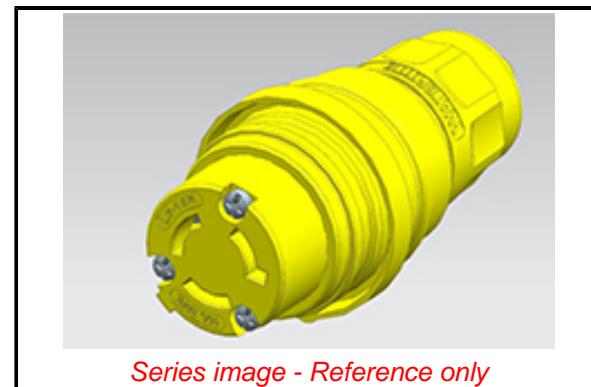

**PLEASE CHECK WWW.MOLEX.COM FOR LATEST PART INFORMATION**

**Part Number:** [1301460107](#)  
**Status:** **Active**  
**Overview:** [Watertite Wet-Location Wiring Solutions](#)  
**Description:** Watertite Extreme Connector for Male Receptacle, with Locking Blade, 2 Pole/3 Wire, NEMA L6-15, 250V, F2, Silicone Husk

**Documents:**

[Drawing \(PDF\)](#) [Product Literature \(PDF\)](#)  
[RoHS Certificate of Compliance \(PDF\)](#)

**Agency Certification**

CSA LR6837

**General**

Product Family Wiring Devices  
 Series [130146](#)  
 Exclude SD Check Yes  
 IP Rating IP69K  
 NEMA Configuration NEMA L6-15  
 Overview [Watertite Wet-Location Wiring Solutions](#)  
 Product Literature Order No 987651-9322  
 Product Name Watertite Extreme  
 Receptacle Type Single  
 Specialty N/A  
 Type Connector  
 UPC 78678862788

**Physical**

Cord Grip Body Size F2 1/2"  
 Flange No  
 Flip Lid No  
 Gender Female  
 Length N/A  
 Locking Blade Yes  
 Poles 2-pole/3-wire

**Electrical**

Cord Type N/A  
 Current - Maximum per Contact 15.0A  
 GFCI No  
 Lighted Connector No  
 Voltage - Maximum 250V

**Material Info**

Engineering Number 25W49MB

**Reference - Drawing Numbers**

Sales Drawing 1301460107-000

*Series image - Reference only*

**EU ELV**

**Not Reviewed**

**EU RoHS**