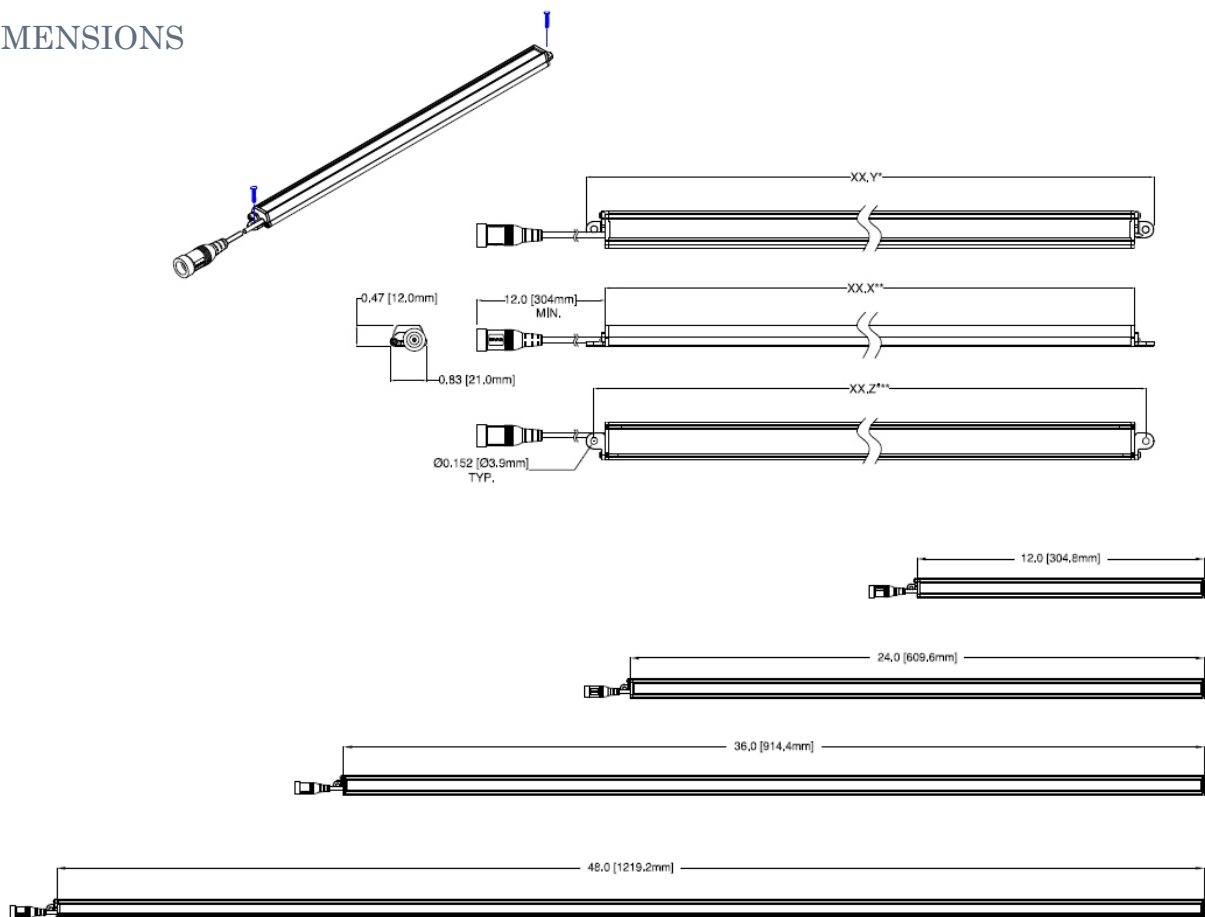

The Coastline Series of LED lights feature high brightness performance in a low profile with a narrow beam. C5500 linears are available in a variety of lengths and LED colors, and are designed for individual placement and daisy chained configurations.

Rated Life:	50,000 hours
Degree of Rotation:	0-90°
Operating Temperature:	0° C ~+ 40° C
Voltage Input:	24VDC, Constant Voltage
Controls:	See Accessory SW-1001
Housing:	Aluminum, Clear Polycarbonate Lens
Weight:	53~212
Dimensions:	W .83" (21.1mm) H .60" (15.2mm) L Please see page 2 for length dimensions **not including mounts

## DIMENSIONS

## ORDERING INFORMATION

Model	Color	Type	Length	Example
C5500	C-Cool White	S-Standard	12"	C5500-C-S-12
C5500	B-Blue	DS-Daisychain	12"	C5500-B-DS-12