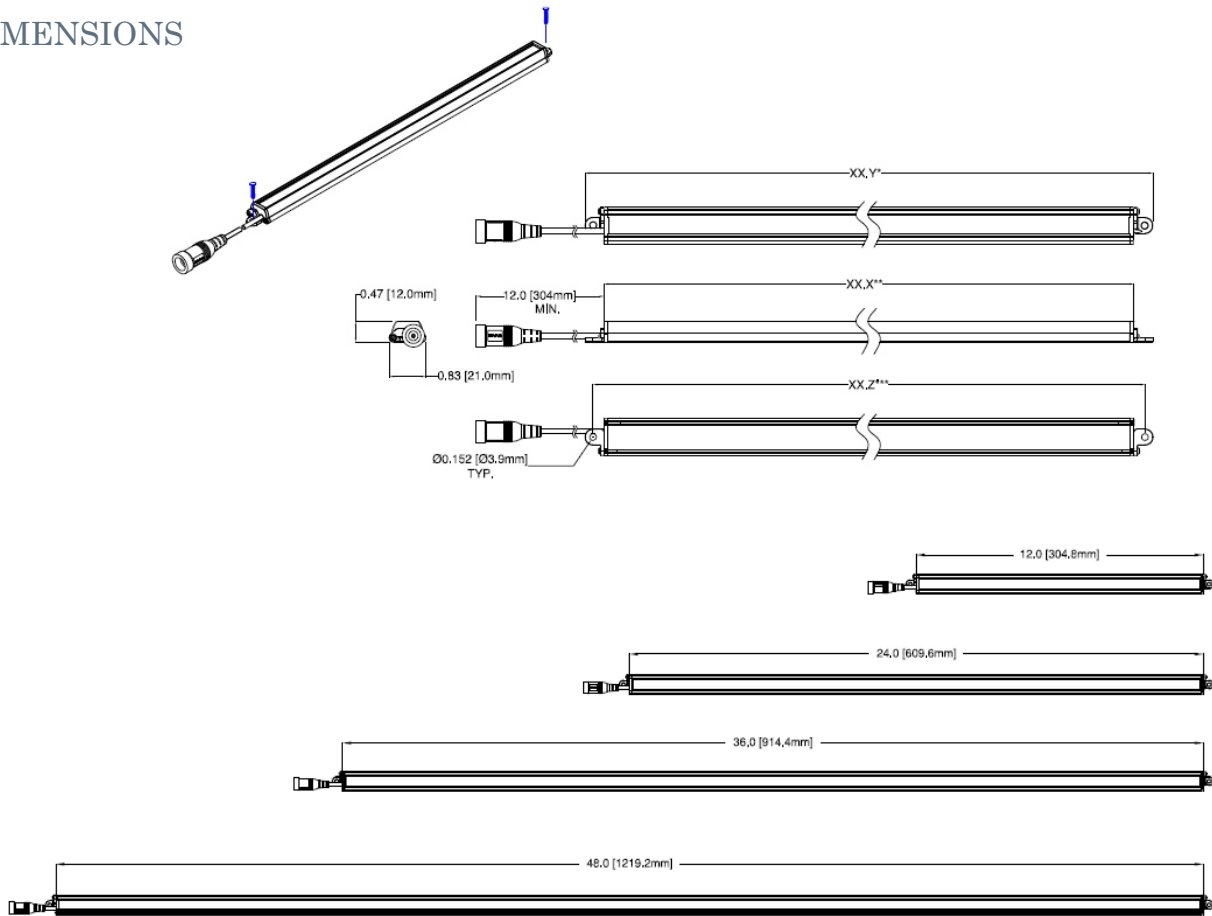

The Coastline Series of LED lights feature high brightness performance in a low profile with a narrow beam. C5500 linears are available in a variety of lengths and LED colors, and are designed for individual placement and daisy chained configurations.

SPECIFICATIONS

Part Number	Length	LED Color	Power Consumption	Color Temp (K) /Wavelength Range	Lumen Output
C5500-C-_-12	12"	Cool White	5.0	6500K	445
C5500-C-_-24	24"		10.0	6500K	870
C5500-C-_-36	36"		15.0	6500K	1295
C5500-C-_-48	48"		20.0	6500K	1720
C5500-N-_-12	12"	Neutral White	5.0	4750K	400
C5500-N-_-24	24"		10.0	4750K	780
C5500-N-_-36	36"		15.0	4750K	1170
C5500-N-_-48	48"		20.0	4750K	1560
C5500-W-_-12	12"	Warm White	5.0	3100K	390
C5500-W-_-24	24"		10.0	3100K	760
C5500-W-_-36	36"		15.0	3100K	1150
C5500-W-_-48	48"		20.0	3100K	1540
C5500-R-_-12	12"	Red	5.0	620~630nm	195
C5500-R-_-24	24"		10.0	620~630nm	390
C5500-R-_-36	36"		15.0	620~630nm	585
C5500-R-_-48	48"		20.0	620~630nm	780
C5500-G-_-12	12"	Green	5.0	520~535nm	320
C5500-G-_-24	24"		10.0	520~535nm	640
C5500-G-_-36	36"		15.0	520~535nm	960
C5500-G-_-48	48"		20.0	520~535nm	1280
C5500-B-_-12	12"	Blue	5.0	465~485nm	125
C5500-B-_-24	24"		10.0	465~485nm	250
C5500-B-_-36	36"		15.0	465~485nm	375
C5500-B-_-48	48"		20.0	465~485nm	500

Rated Life:	50,000 hours
Degree of Rotation:	0-90°
Operating Temperature:	0° C ~+ 40° C
Voltage Input:	24VDC, Constant Voltage
Controls:	See Accessory SW-1001
Housing:	Aluminum, Clear Polycarbonate Lens
Weight:	53~212
Dimensions:	W .83" (21.1mm) H .60" (15.2mm) L Please see page 2 for length dimensions **not including mounts

COASTLINE C5500 SERIES

DIMENSIONS

DAISYCHAIN CONFIGURATION

ORDERING INFORMATION

Model	Color	Type	Length	Example
C5500	C-Cool White	S-Standard	12"	C5500-C-S-12
C5500	B-Blue	DS-Daisychain	12"	C5500-B-DS-12

ACCESSORIES