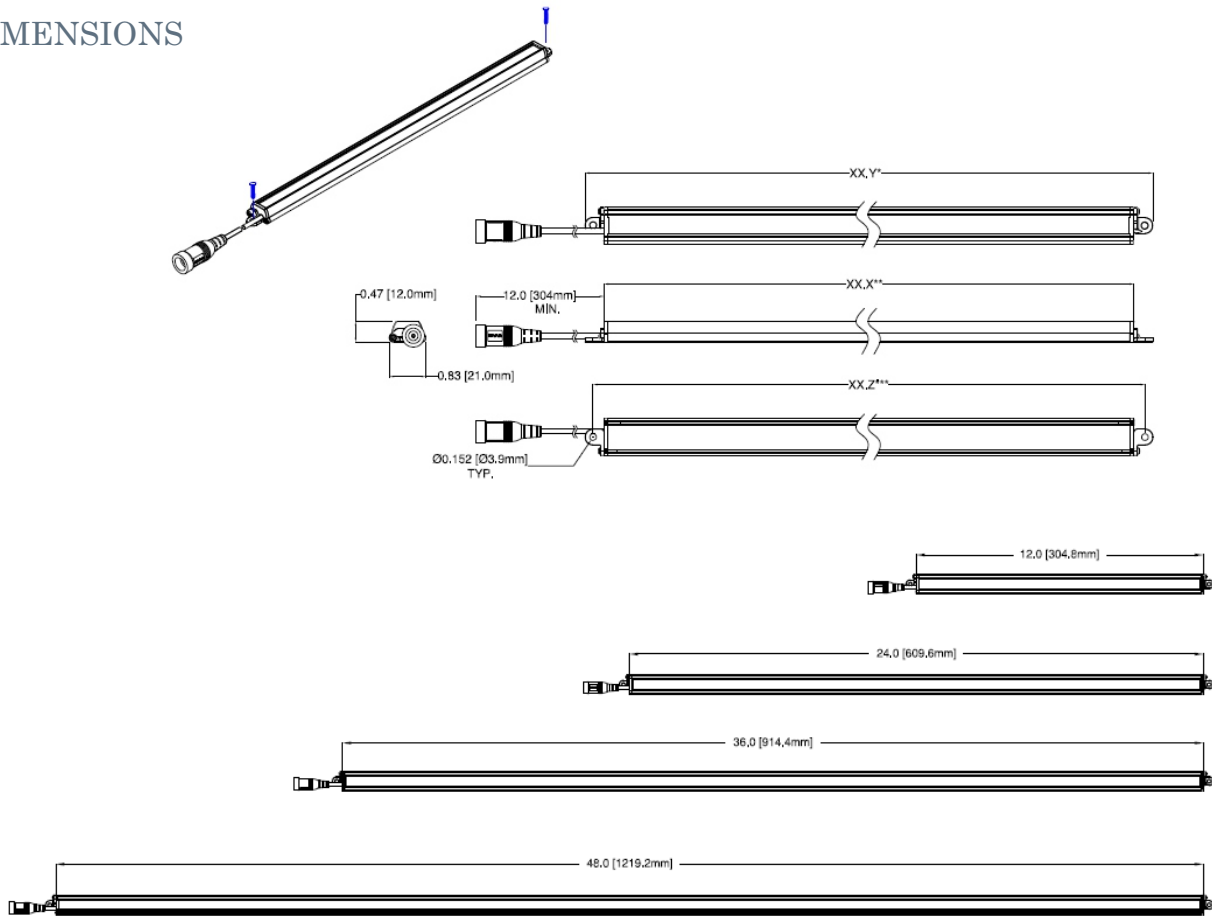

The Coastline Series of LED lights feature high brightness performance in a low profile with a narrow beam. C5500 linears are available in a variety of lengths and LED colors, and are designed for individual placement and daisy chained configurations.

Rated Life:	50,000 hours
Degree of Rotation:	0-90°
Operating Temperature:	0° C ~+ 40° C
Voltage Input:	24VDC, Constant Voltage
Controls:	See Accessory SW-1001
Housing:	Aluminum, Clear Polycarbonate Lens
Weight:	53~212
Dimensions:	W .83" (21.1mm) H .60" (15.2mm) L Please see page 2 for length dimensions **not including mounts

## DIMENSIONS

## ORDERING INFORMATION

Model	Color	Type	Length	Example
C5500	C-Cool White	S-Standard	12"	C5500-C-S-12
C5500	B-Blue	DS-Daisychain	12"	C5500-B-DS-12