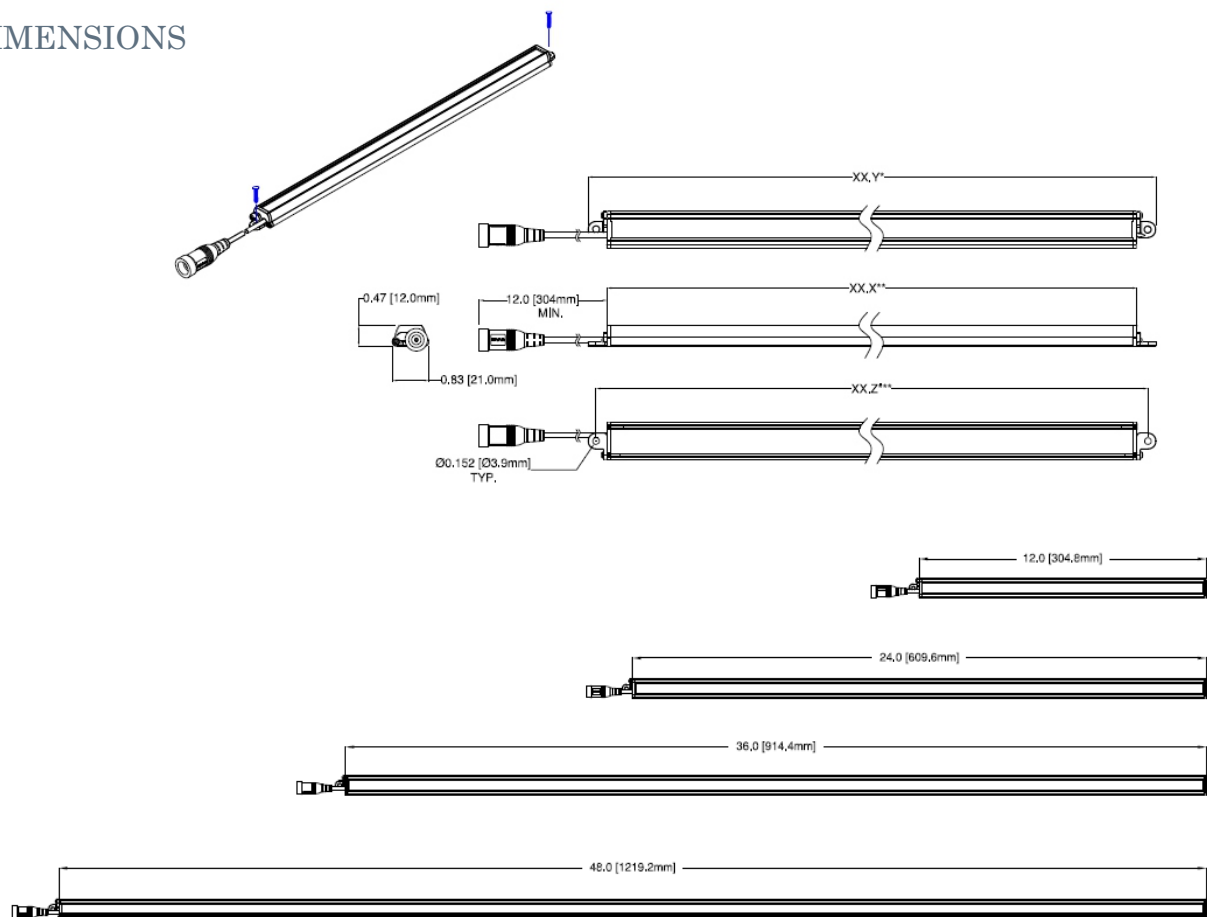

The Coastline Series of LED lights feature high brightness performance in a low profile with a narrow beam. C5500 linears are available in a variety of lengths and LED colors, and are designed for individual placement and daisy chained configurations.

SPECIFICATIONS

Part Number	Length	LED Color	Power Consumption	Color Temp (K) /Wavelength Range	Lumen Output
C5500-C--12	12"	Cool White	5.0	6500K	445
C5500-C--24	24"		10.0	6500K	870
C5500-C--36	36"		15.0	6500K	1295
C5500-C--48	48"		20.0	6500K	1720
C5500-N--12	12"	Neutral White	5.0	4750K	400
C5500-N--24	24"		10.0	4750K	780
C5500-N--36	36"		15.0	4750K	1170
C5500-N--48	48"		20.0	4750K	1560
C5500-W--12	12"	Warm White	5.0	3100K	390
C5500-W--24	24"		10.0	3100K	760
C5500-W--36	36"		15.0	3100K	1150
C5500-W--48	48"		20.0	3100K	1540
C5500-R--12	12"	Red	5.0	620~630nm	195
C5500-R--24	24"		10.0	620~630nm	390
C5500-R--36	36"		15.0	620~630nm	585
C5500-R--48	48"		20.0	620~630nm	780
C5500-G--12	12"	Green	5.0	520~535nm	320
C5500-G--24	24"		10.0	520~535nm	640
C5500-G--36	36"		15.0	520~535nm	960
C5500-G--48	48"		20.0	520~535nm	1280
C5500-B--12	12"	Blue	5.0	465~485nm	125
C5500-B--24	24"		10.0	465~485nm	250
C5500-B--36	36"		15.0	465~485nm	375
C5500-B--48	48"		20.0	465~485nm	500

Rated Life:	50,000 hours
Degree of Rotation:	0-90°
Operating Temperature:	0° C ~+ 40° C
Voltage Input:	24VDC, Constant Voltage
Controls:	See Accessory SW-1001
Housing:	Aluminum, Clear Polycarbonate Lens
Weight:	53~212
Dimensions:	W .83" (21.1mm) H .60" (15.2mm) L Please see page 2 for length dimensions **not including mounts

COASTLINE C5500 SERIES

DIMENSIONS

DAISYCHAIN CONFIGURATION

ORDERING INFORMATION

Model	Color	Type	Length	Example
C5500	C-Cool White	S-Standard	12"	C5500-C-S-12
C5500	B-Blue	DS-Daisychain	12"	C5500-B-DS-12

ACCESSORIES