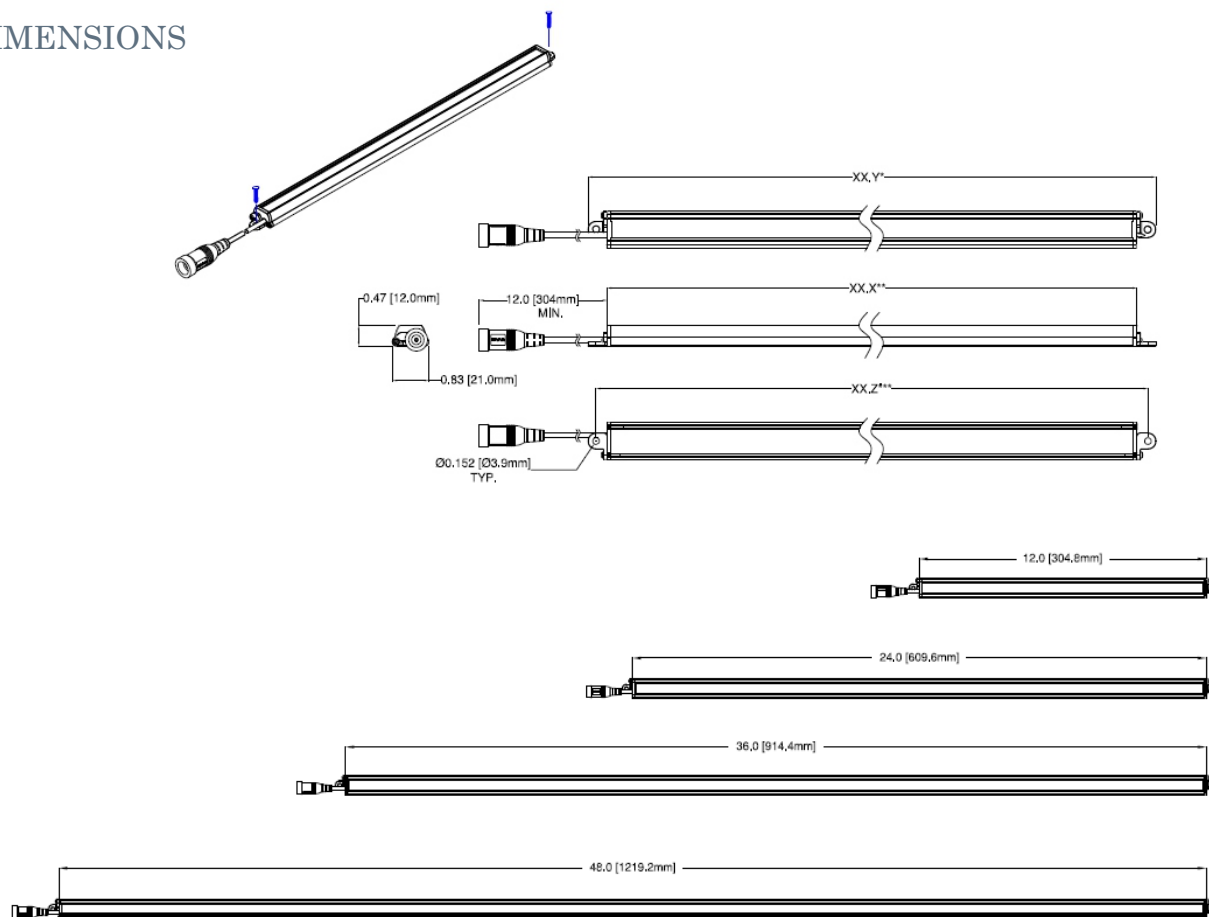

The Coastline Series of LED lights feature high brightness performance in a low profile with a narrow beam. C5500 linears are available in a variety of lengths and LED colors, and are designed for individual placement and daisy chained configurations.

SPECIFICATIONS

Part Number	Length	LED Color	Power Consumption	Color Temp (K) /Wavelength Range	Lumen Output
C5500-C-_-12	12"	Cool White	5.0	6500K	445
C5500-C-_-24	24"		10.0	6500K	870
C5500-C-_-36	36"		15.0	6500K	1295
C5500-C-_-48	48"		20.0	6500K	1720
C5500-N-_-12	12"	Neutral White	5.0	4750K	400
C5500-N-_-24	24"		10.0	4750K	780
C5500-N-_-36	36"		15.0	4750K	1170
C5500-N-_-48	48"		20.0	4750K	1560
C5500-W-_-12	12"	Warm White	5.0	3100K	390
C5500-W-_-24	24"		10.0	3100K	760
C5500-W-_-36	36"		15.0	3100K	1150
C5500-W-_-48	48"		20.0	3100K	1540
C5500-R-_-12	12"	Red	5.0	620~630nm	195
C5500-R-_-24	24"		10.0	620~630nm	390
C5500-R-_-36	36"		15.0	620~630nm	585
C5500-R-_-48	48"		20.0	620~630nm	780
C5500-G-_-12	12"	Green	5.0	520~535nm	320
C5500-G-_-24	24"		10.0	520~535nm	640
C5500-G-_-36	36"		15.0	520~535nm	960
C5500-G-_-48	48"		20.0	520~535nm	1280
C5500-B-_-12	12"	Blue	5.0	465~485nm	125
C5500-B-_-24	24"		10.0	465~485nm	250
C5500-B-_-36	36"		15.0	465~485nm	375
C5500-B-_-48	48"		20.0	465~485nm	500

Rated Life:	50,000 hours
Degree of Rotation:	0-90°
Operating Temperature:	0° C ~+ 40° C
Voltage Input:	24VDC, Constant Voltage
Controls:	See Accessory SW-1001
Housing:	Aluminum, Clear Polycarbonate Lens
Weight:	53~212
Dimensions:	W .83" (21.1mm) H .60" (15.2mm) L Please see page 2 for length dimensions **not including mounts

COASTLINE C5500 SERIES

DIMENSIONS

DAISYCHAIN CONFIGURATION

ORDERING INFORMATION

Model	Color	Type	Length	Example
C5500	C-Cool White	S-Standard	12"	C5500-C-S-12
C5500	B-Blue	DS-Daisychain	12"	C5500-B-DS-12

ACCESSORIES