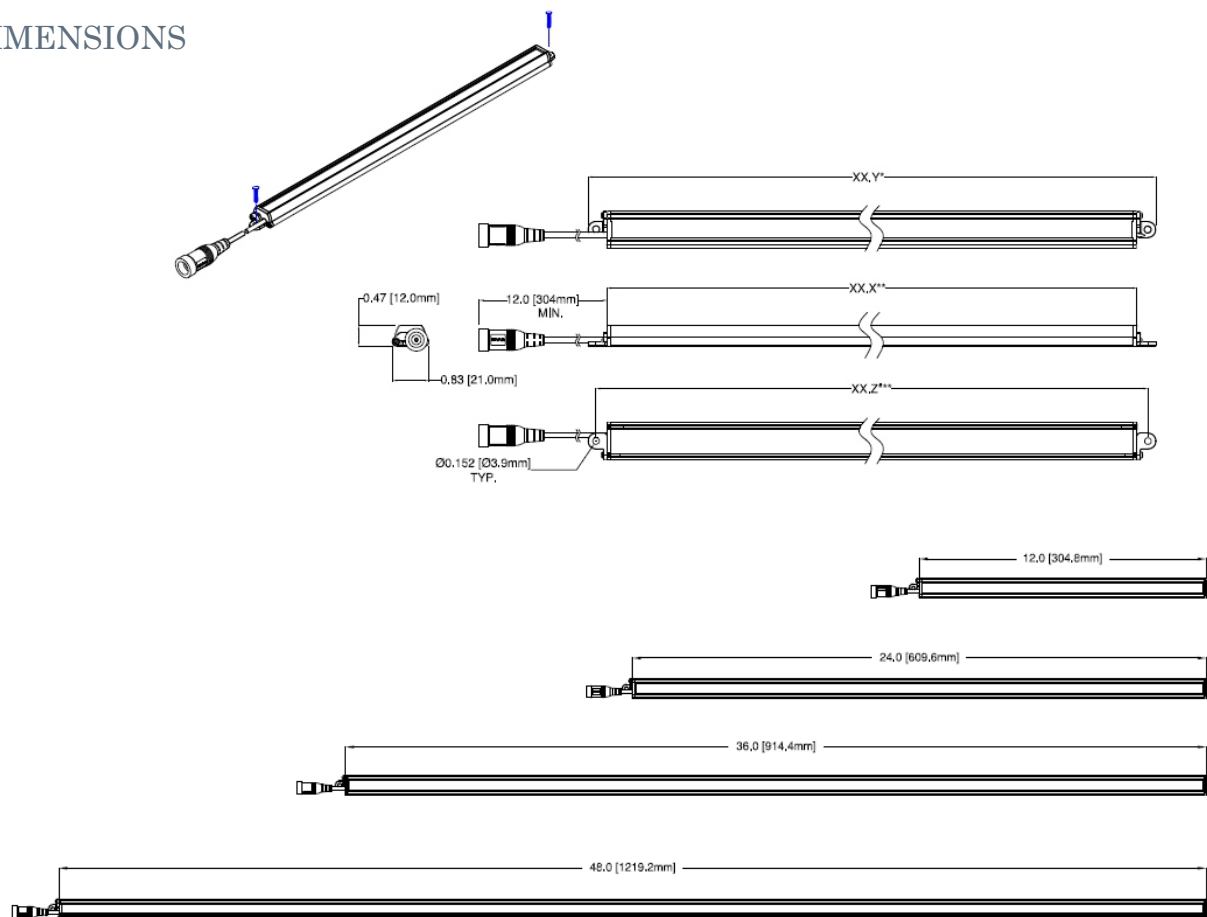

The Coastline Series of LED lights feature high brightness performance in a low profile with a narrow beam. C5500 linears are available in a variety of lengths and LED colors, and are designed for individual placement and daisy chained configurations.

Rated Life:	50,000 hours
Degree of Rotation:	0-90°
Operating Temperature:	0° C ~+ 40° C
Voltage Input:	24VDC, Constant Voltage
Controls:	See Accessory SW-1001
Housing:	Aluminum, Clear Polycarbonate Lens
Weight:	53~212
Dimensions:	W .83" (21.1mm) H .60" (15.2mm) L Please see page 2 for length dimensions **not including mounts

## DIMENSIONS

## ORDERING INFORMATION

Model	Color	Type	Length	Example
C5500	C-Cool White	S-Standard	12"	C5500-C-S-12
C5500	B-Blue	DS-Daisychain	12"	C5500-B-DS-12