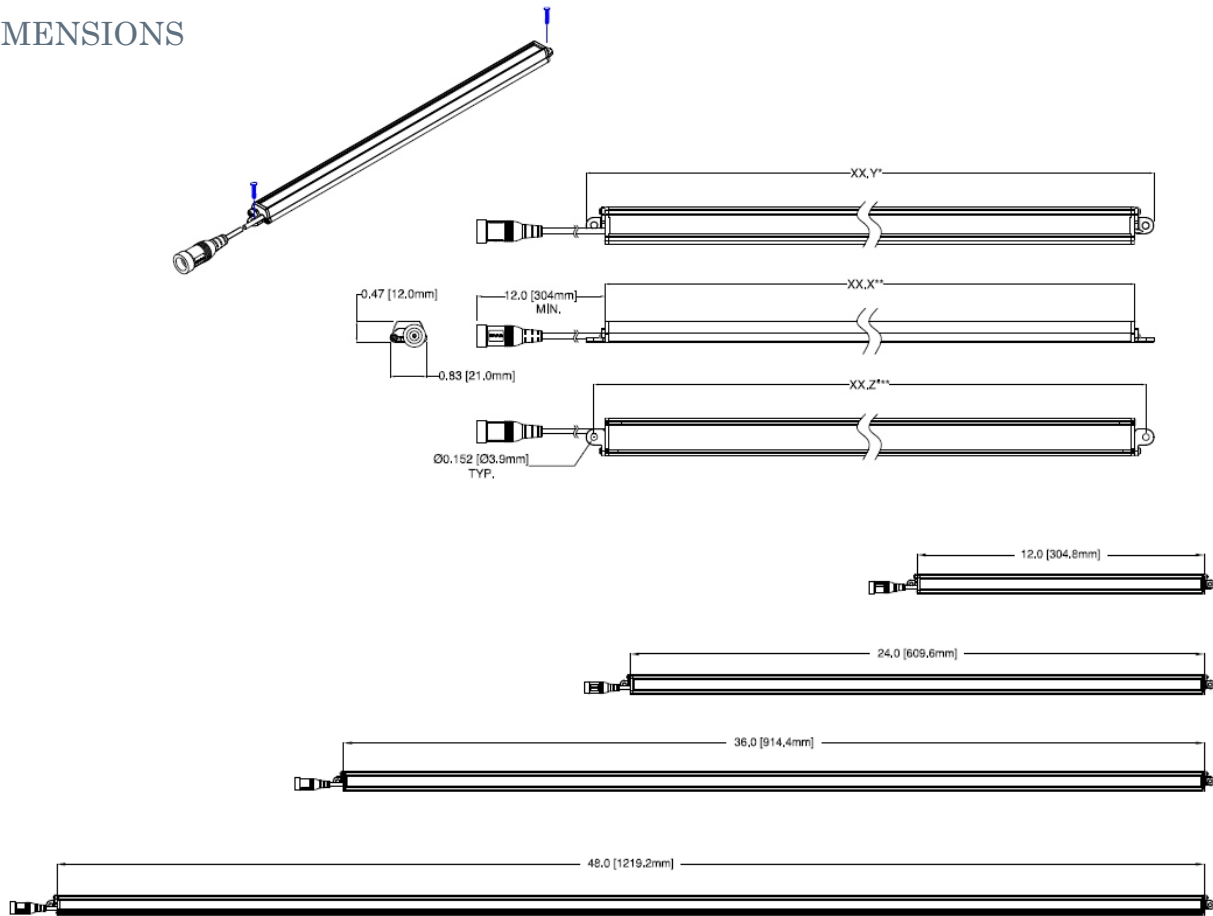

## SPECIFICATIONS

Part Number	Length	LED Color	Power Consumption	Color Temp (K) /Wavelength Range	Lumen Output
C5500-C--12	12"	Cool White	5.0	6500K	445
C5500-C--24	24"		10.0	6500K	870
C5500-C--36	36"		15.0	6500K	1295
C5500-C--48	48"		20.0	6500K	1720
C5500-N--12	12"	Neutral White	5.0	4750K	400
C5500-N--24	24"		10.0	4750K	780
C5500-N--36	36"		15.0	4750K	1170
C5500-N--48	48"		20.0	4750K	1560
C5500-W--12	12"	Warm White	5.0	3100K	390
C5500-W--24	24"		10.0	3100K	760
C5500-W--36	36"		15.0	3100K	1150
C5500-W--48	48"		20.0	3100K	1540
C5500-R--12	12"	Red	5.0	620~630nm	195
C5500-R--24	24"		10.0	620~630nm	390
C5500-R--36	36"		15.0	620~630nm	585
C5500-R--48	48"		20.0	620~630nm	780
C5500-G--12	12"	Green	5.0	520~535nm	320
C5500-G--24	24"		10.0	520~535nm	640
C5500-G--36	36"		15.0	520~535nm	960
C5500-G--48	48"		20.0	520~535nm	1280
C5500-B--12	12"	Blue	5.0	465~485nm	125
C5500-B--24	24"		10.0	465~485nm	250
C5500-B--36	36"		15.0	465~485nm	375
C5500-B--48	48"		20.0	465~485nm	500

Rated Life:	50,000 hours
Degree of Rotation:	0-90°
Operating Temperature:	0° C ~+ 40° C
Voltage Input:	24VDC, Constant Voltage
Controls:	See Accessory SW-1001
Housing:	Aluminum, Clear Polycarbonate Lens
Weight:	53~212
Dimensions:	W .83" (21.1mm) H .60" (15.2mm) L Please see page 2 for length dimensions **not including mounts

## DIMENSIONS

## ORDERING INFORMATION

Model	Color	Type	Length	Example
C5500	C-Cool White	S-Standard	12"	C5500-C-S-12
C5500	B-Blue	DS-Daisychain	12"	C5500-B-DS-12