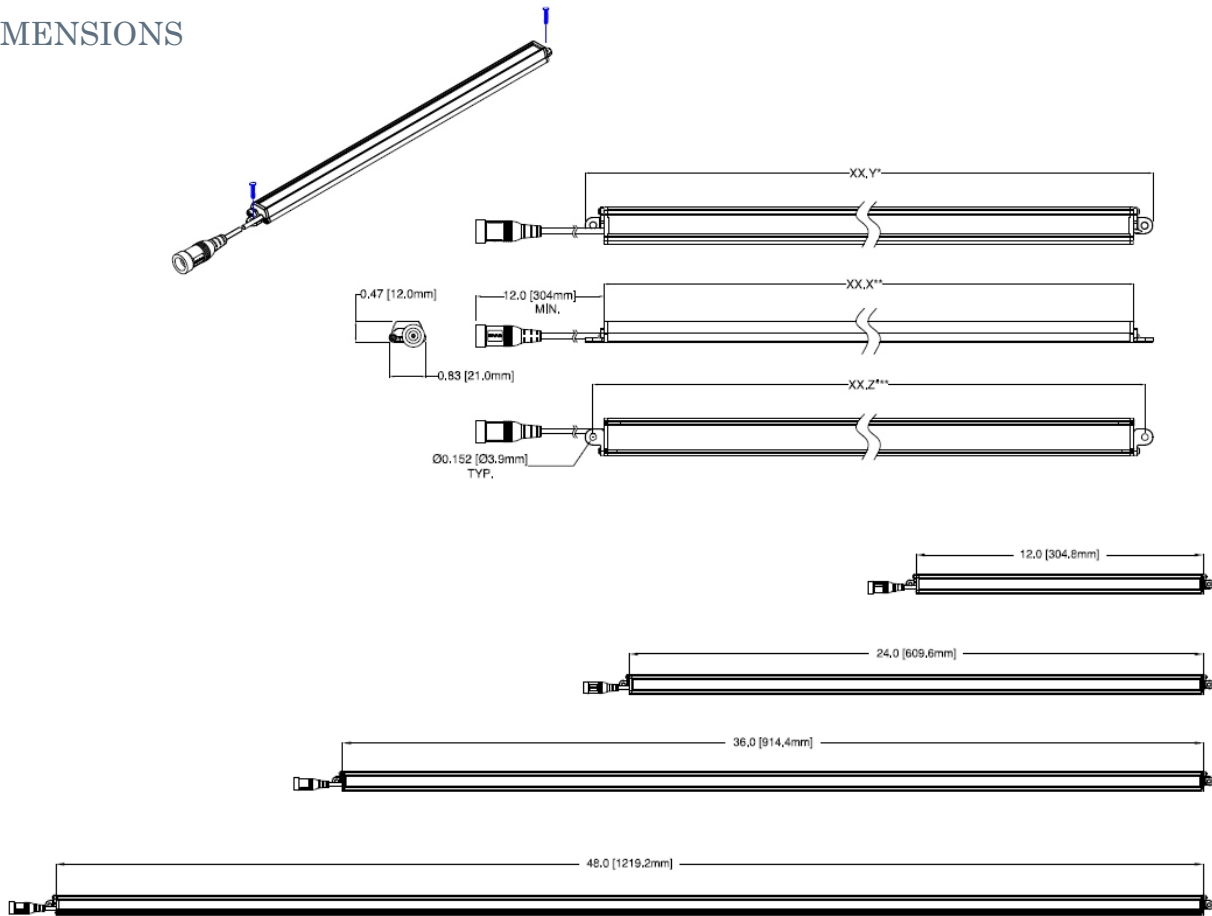

## SPECIFICATIONS

Part Number	Length	LED Color	Power Consumption	Color Temp (K) /Wavelength Range	Lumen Output
C5500-C--12	12"	Cool White	5.0	6500K	445
C5500-C--24	24"		10.0	6500K	870
C5500-C--36	36"		15.0	6500K	1295
C5500-C--48	48"		20.0	6500K	1720
C5500-N--12	12"	Neutral White	5.0	4750K	400
C5500-N--24	24"		10.0	4750K	780
C5500-N--36	36"		15.0	4750K	1170
C5500-N--48	48"		20.0	4750K	1560
C5500-W--12	12"	Warm White	5.0	3100K	390
C5500-W--24	24"		10.0	3100K	760
C5500-W--36	36"		15.0	3100K	1150
C5500-W--48	48"		20.0	3100K	1540
C5500-R--12	12"	Red	5.0	620~630nm	195
C5500-R--24	24"		10.0	620~630nm	390
C5500-R--36	36"		15.0	620~630nm	585
C5500-R--48	48"		20.0	620~630nm	780
C5500-G--12	12"	Green	5.0	520~535nm	320
C5500-G--24	24"		10.0	520~535nm	640
C5500-G--36	36"		15.0	520~535nm	960
C5500-G--48	48"		20.0	520~535nm	1280
C5500-B--12	12"	Blue	5.0	465~485nm	125
C5500-B--24	24"		10.0	465~485nm	250
C5500-B--36	36"		15.0	465~485nm	375
C5500-B--48	48"		20.0	465~485nm	500

Rated Life:	50,000 hours
Degree of Rotation:	0-90°
Operating Temperature:	0° C ~+ 40° C
Voltage Input:	24VDC, Constant Voltage
Controls:	See Accessory SW-1001
Housing:	Aluminum, Clear Polycarbonate Lens
Weight:	53~212
Dimensions:	W .83" (21.1mm) H .60" (15.2mm) L Please see page 2 for length dimensions **not including mounts

## DIMENSIONS

## ORDERING INFORMATION

Model	Color	Type	Length	Example
C5500	C-Cool White	S-Standard	12"	C5500-C-S-12
C5500	B-Blue	DS-Daisychain	12"	C5500-B-DS-12