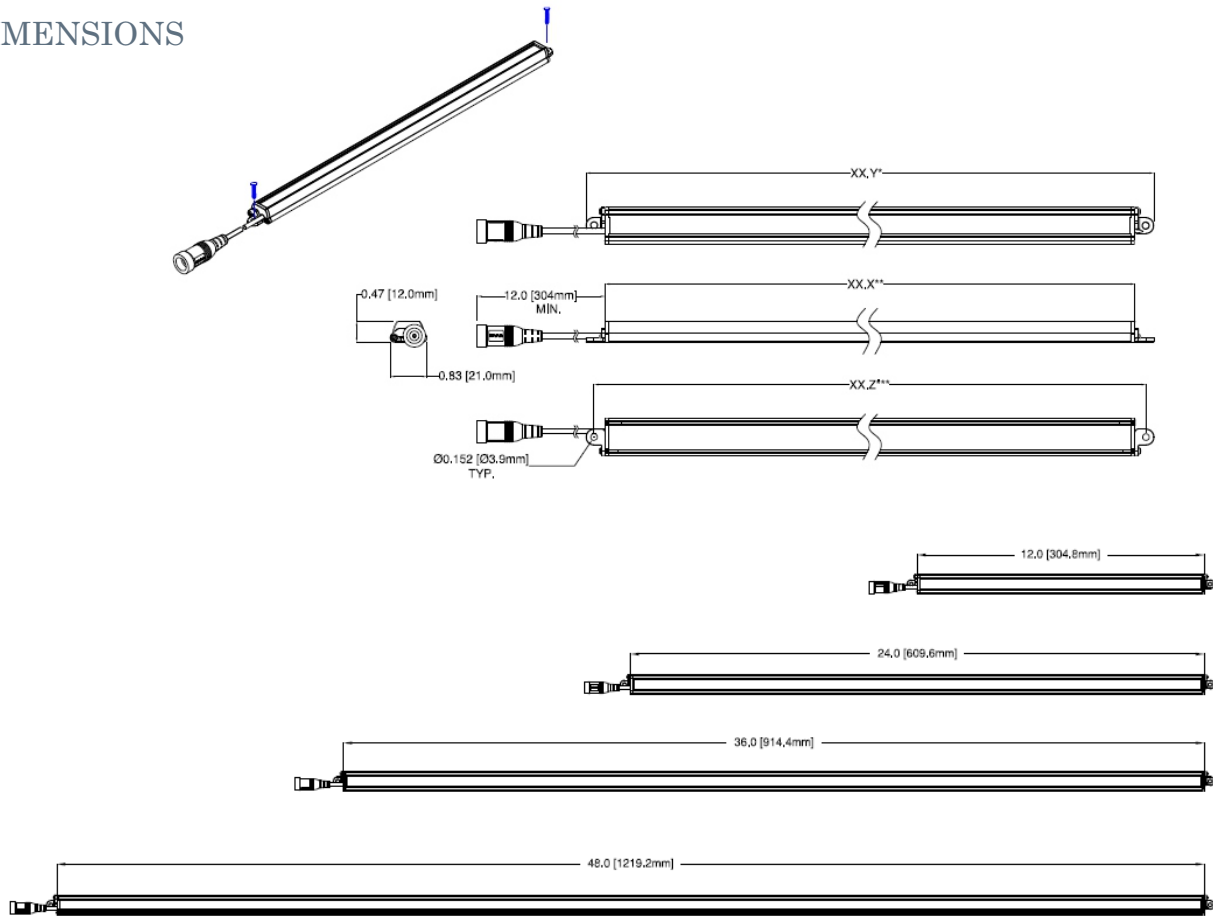

The Coastline Series of LED lights feature high brightness performance in a low profile with a narrow beam. C5500 linears are available in a variety of lengths and LED colors, and are designed for individual placement and daisy chained configurations.

SPECIFICATIONS

Part Number	Length	LED Color	Power Consumption	Color Temp (K) /Wavelength Range	Lumen Output
C5500-C-_-12	12"	Cool White	5.0	6500K	445
C5500-C-_-24	24"		10.0	6500K	870
C5500-C-_-36	36"		15.0	6500K	1295
C5500-C-_-48	48"		20.0	6500K	1720
C5500-N-_-12	12"	Neutral White	5.0	4750K	400
C5500-N-_-24	24"		10.0	4750K	780
C5500-N-_-36	36"		15.0	4750K	1170
C5500-N-_-48	48"		20.0	4750K	1560
C5500-W-_-12	12"	Warm White	5.0	3100K	390
C5500-W-_-24	24"		10.0	3100K	760
C5500-W-_-36	36"		15.0	3100K	1150
C5500-W-_-48	48"		20.0	3100K	1540
C5500-R-_-12	12"	Red	5.0	620~630nm	195
C5500-R-_-24	24"		10.0	620~630nm	390
C5500-R-_-36	36"		15.0	620~630nm	585
C5500-R-_-48	48"		20.0	620~630nm	780
C5500-G-_-12	12"	Green	5.0	520~535nm	320
C5500-G-_-24	24"		10.0	520~535nm	640
C5500-G-_-36	36"		15.0	520~535nm	960
C5500-G-_-48	48"		20.0	520~535nm	1280
C5500-B-_-12	12"	Blue	5.0	465~485nm	125
C5500-B-_-24	24"		10.0	465~485nm	250
C5500-B-_-36	36"		15.0	465~485nm	375
C5500-B-_-48	48"		20.0	465~485nm	500

Rated Life:	50,000 hours
Degree of Rotation:	0-90°
Operating Temperature:	0° C ~+ 40° C
Voltage Input:	24VDC, Constant Voltage
Controls:	See Accessory SW-1001
Housing:	Aluminum, Clear Polycarbonate Lens
Weight:	53~212
Dimensions:	W .83" (21.1mm) H .60" (15.2mm) L Please see page 2 for length dimensions **not including mounts

COASTLINE C5500 SERIES

DIMENSIONS

DAISYCHAIN CONFIGURATION

ORDERING INFORMATION

Model	Color	Type	Length	Example
C5500	C-Cool White	S-Standard	12"	C5500-C-S-12
C5500	B-Blue	DS-Daisychain	12"	C5500-B-DS-12

ACCESSORIES