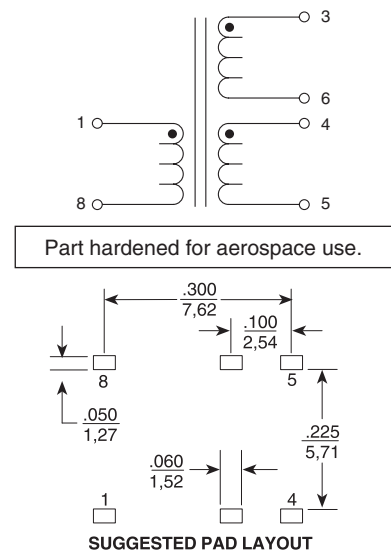

Electrical Schematic

Schematic

X-1569

For More Information

Pulse Worldwide Headquarters
Two Pearl Buck Court
Bristol, PA 19007
U.S.A.

Pulse Europe
Zeppelinstrasse 15
71083 Herrenberg
Germany

Pulse China Headquarters
B402, Shenzhen Academy of
Aerospace Technology Bldg.
10th Kejianan Road
High-Tech Zone
Nanshan District
Shenzhen, PR China 518057
Tel: 86 755 33966678
Fax: 86 755 33966700

Pulse North China
Room 2704/2705
Super Ocean Finance Ctr.
2067 Yan An Road West
Shanghai 200336
China
Tel: 86 21 62787060
Fax: 86 2162786973

Pulse South Asia
135 Joo Seng Road
#03-02
PM Industrial Bldg.
Singapore 368363

Pulse North Asia
3F No. 198, Zhongyuan Road
Zhongli City
Taoyuan County (32068)
Taiwan
Tel: 886 3 4356768
Fax: 886 3 4356823

Tel: 215 781 6400
Fax: 215 781 6403

Tel: 49 7032 7806 0
Fax: 49 7032 7806 12

Tel: 65 6287 8998
Fax: 65 6287 8998

Performance warranty of products offered on this data sheet is limited to the parameters specified. Data is subject to change without notice. Other brand and product names mentioned herein may be trademarks or registered trademarks of their respective owners. © Copyright, 2013. Pulse Electronics, Inc. All rights reserved.