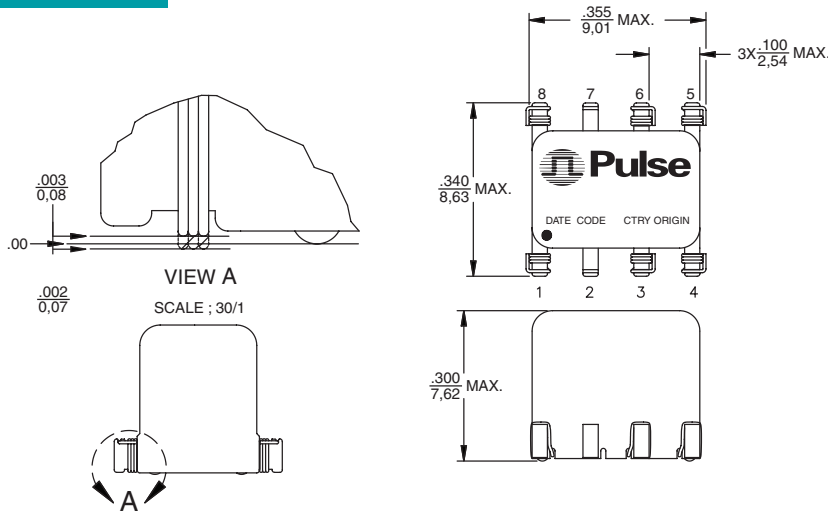

Electrical Schematic

Schematic

X-1569

For More Information

Pulse Worldwide Headquarters
Two Pearl Buck Court
Bristol, PA 19007
U.S.A.

Pulse Europe
Zeppelinstrasse 15
71083 Herrenberg
Germany

Pulse China Headquarters
B402, Shenzhen Academy of
Aerospace Technology Bldg.
10th Kejianan Road
High-Tech Zone
Nanshan District
Shenzhen, PR China 518057
Tel: 86 755 33966678
Fax: 86 755 33966700

Pulse North China
Room 2704/2705
Super Ocean Finance Ctr.
2067 Yan An Road West
Shanghai 200336
China
Tel: 86 21 62787060
Fax: 86 2162786973

Pulse South Asia
135 Joo Seng Road
#03-02
PM Industrial Bldg.
Singapore 368363

Pulse North Asia
3F No. 198, Zhongyuan Road
Zhongli City
Taoyuan County (32068)
Taiwan
Tel: 886 3 4356768
Fax: 886 3 4356823

Tel: 215 781 6400
Fax: 215 781 6403

Tel: 49 7032 7806 0
Fax: 49 7032 7806 12

Tel: 65 6287 8998
Fax: 65 6287 8998

Performance warranty of products offered on this data sheet is limited to the parameters specified. Data is subject to change without notice. Other brand and product names mentioned herein may be trademarks or registered trademarks of their respective owners. © Copyright, 2013. Pulse Electronics, Inc. All rights reserved.