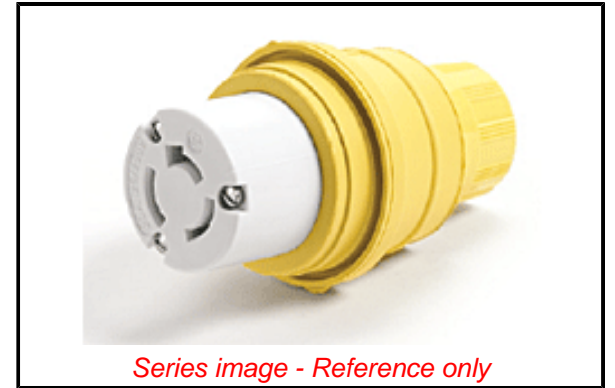

PLEASE CHECK WWW.MOLEX.COM FOR LATEST PART INFORMATION

Part Number: [1301470066](#)
Status: **Active**
Overview: [Watertite Wet-Location Wiring Solutions](#)
Description: Watertite Connector for Male Receptacle with Locking Blade, Single Flip Coverplate, 4 Pole/5 Wire, NEMA L22-20, 3Ø 480V, F3

Documents:

[Drawing (PDF)](#) [Product Literature (PDF)](#)
[RoHS Certificate of Compliance (PDF)](#)

Agency Certification

CSA LR6837

General

Product Family Wiring Devices
Series [130147](#)
IP Rating IP67
NEMA Configuration NEMA L22-20
Overview [Watertite Wet-Location Wiring Solutions](#)
Product Name Watertite
Receptacle Type Single
Specialty N/A
Type Connector
UPC 78678871378

Physical

Cord Grip Body Size F3 3/4"
Flange No
Flip Lid No
Gender Female
Length N/A
Locking Blade Yes
Poles 4-pole/5-wire

Electrical

Cord Type N/A
Current - Maximum per Contact 20.0A
GFCI No
Lighted Connector No
Voltage - Maximum 3Ø 480V

Material Info

Engineering Number 27W82MB

Reference - Drawing Numbers

Sales Drawing 1301470066-000

EU ELV

Not Reviewed

EU RoHS

Not Reviewed

REACH SVHC

Not Reviewed

Halogen-Free

Status

Not Reviewed

For more information, please visit [Contact US](#)

China ROHS

Not Reviewed

ELV

Not Reviewed

RoHS Phthalates

Not Reviewed

Search Parts in this Series

[130147 Series](#)