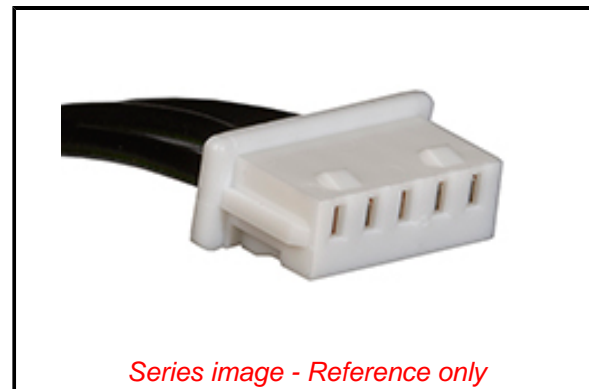

PLEASE CHECK WWW.MOLEX.COM FOR LATEST PART INFORMATION

Part Number: [0151340505](#)
Status: **Active**
Overview: [PicoBlade Connector System](#)
Description: PicoBlade-to-PicoBlade Off-the-Shelf (OTS) Cable Assembly, Single Row, 450.00mm Length, 5 Circuits, Natural

Documents:

[3D Model](#) [RoHS Certificate of Compliance (PDF)](#)
[Drawing (PDF)](#) [Product Literature (PDF)](#)

General

Product Family	Cable Assemblies
Series	15134
Application	Signal, Wire-to-Board, Wire-to-Wire
Assembly Configuration	Dual Ended Connectors
Connector to Connector	PicoBlade-to-PicoBlade
Overmolded	No
Overview	PicoBlade Connector System
Product Literature Order No	987651-6143
Product Name	PicoBlade
Type	Discrete Wire Assembly
UPC	889056871198

Physical

Cable Length	450.00mm
Circuits (Loaded)	5
Color - Resin	Natural
Gender	Female-Female
Lock to Mating Part	Yes
Material - Metal	Phosphor Bronze
Material - Plating Mating	Tin
Material - Plating Termination	Tin
Material - Resin	Polyester
Net Weight	4.386/g
Number of Rows	1
Packaging Type	Bag
Pitch - Mating Interface	1.25mm
Plating min - Mating	0.889µm
Plating min - Termination	0.914µm
Single Ended	No
Termination Interface: Style	Crimp or Compression
Wire Insulation Diameter	0.90mm
Wire Size AWG	28
Wire/Cable Type	UL 1061

Electrical

Current - Maximum per Contact	1.0A
Voltage - Maximum	125V

Material Info

Reference - Drawing Numbers

Sales Drawing	2012341357-000

Series image - Reference only

EU ELV

Not Relevant

EU RoHS

Compliant

REACH SVHC

Not Contained Per -
ED/71/2019 (16 July
2019)

Halogen-Free

Status

Not Low-Halogen

For more information, please visit [Contact US](#)

China ROHS

ELV

RoHS Phthalates

China RoHS

Green Image

Not Relevant

Not Contained

Search Parts in this Series

[15134 Series](#)

Mates With

PicoBlade Header [53261](#) , [53047](#) , [53398](#) ,
[53048](#)
PicoBlade Plug Housing [51047](#)